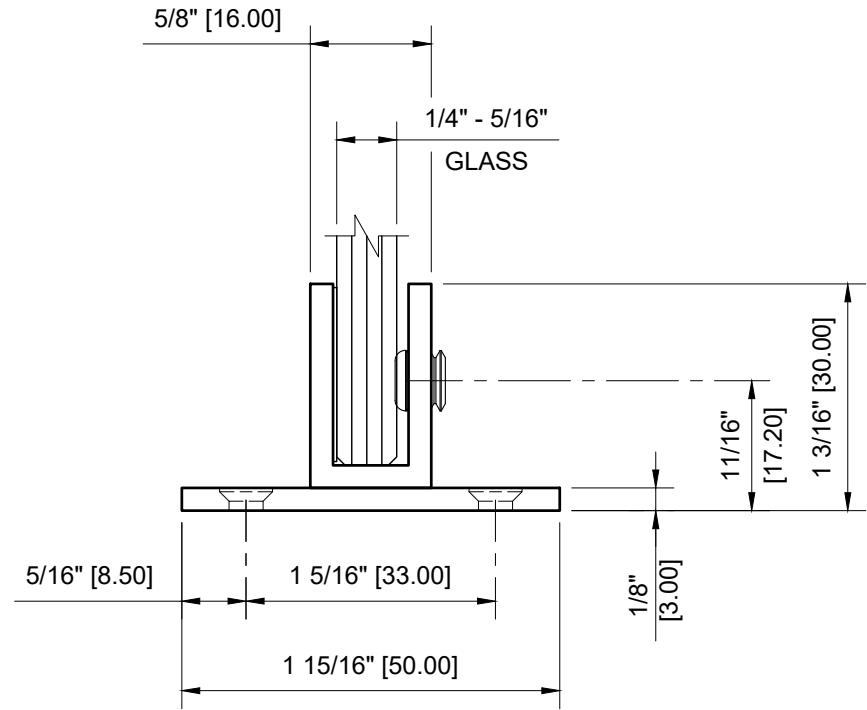

1/4" (6mm) GLASS:
 5/16" (8mm) GLASS:

CRL - EH46 CHROME SHORT LEG SET SCREW CLAMP FOR 1/4" - 5/16" GLASS

DATE: 3-23-2020
 SCALE: 1'-0"=1'-0"
 DRAWN BY: VM

DESCRIPTION:
 CRL - EH46 CHROME SHORT LEG SET SCREW
 SMALL VERTICAL SHELF CLAMP
 FOR 1/4" TO 5/16" GLASS