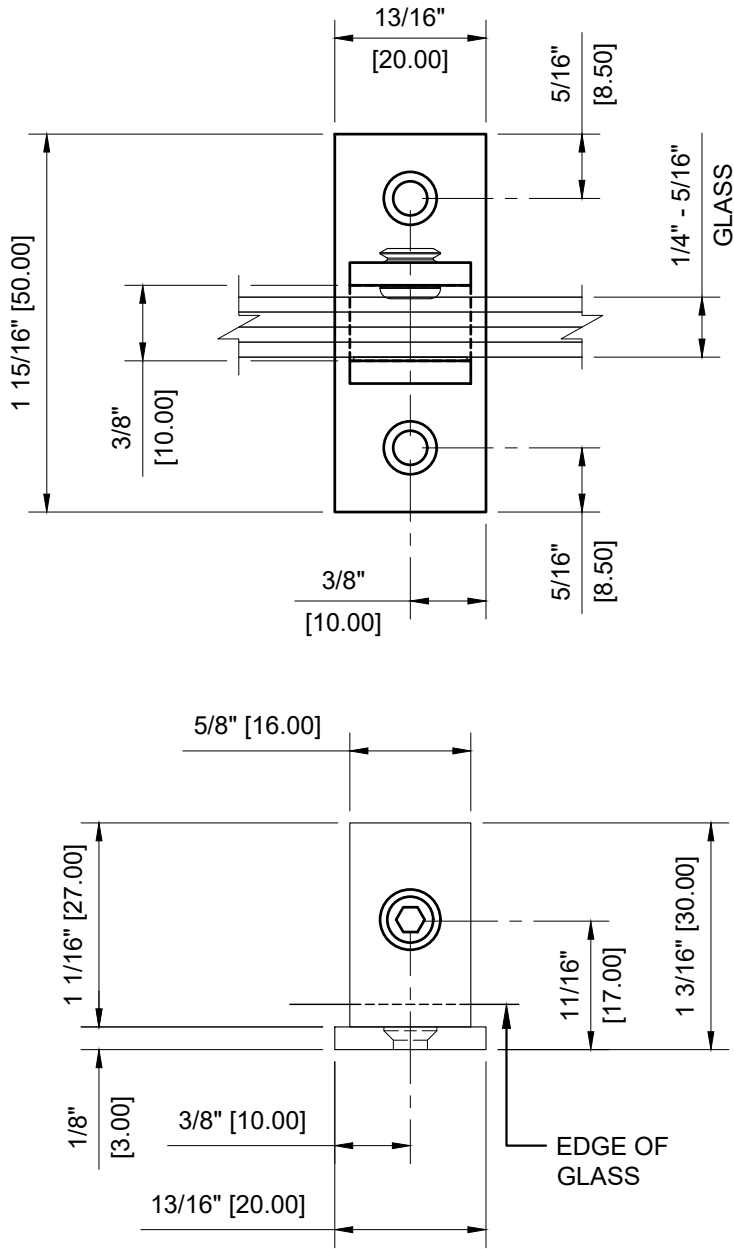

1/4" (6mm) GLASS:
 5/16" (8mm) GLASS:

CRL - EH46 CHROME SHORT LEG SET SCREW CLAMP FOR 1/4" - 5/16" GLASS

DATE: 3-23-2020
 SCALE: 1'-0"=1'-0"
 DRAWN BY: VM

DESCRIPTION:
 CRL - EH46 CHROME SHORT LEG SET SCREW
 SMALL VERTICAL SHELF CLAMP
 FOR 1/4" TO 5/16" GLASS