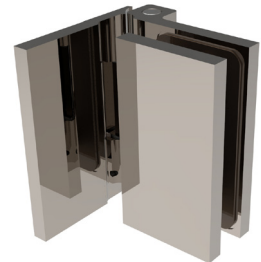

NEW Bellagio, Como, and Lugano Hinges

Introducing Bellagio, Como, and Lugano, three new off-set shower door hinges representing the **highest-quality in European design and durability**. These solid brass hinges have been rigorously tested to 100,000 cycles, five times more than the industry standard, making them ideal for residential and heavy-duty commercial applications.

Bellagio, Como, and Lugano hinges feature snap-on covers that conceal screws and matching brackets. Available finishes include Matte Black, Chrome, Brushed Nickel, and Satin Brass.

Bellagio: double acting

- Tight gaps prevent water infiltration
- Self-centers from 25 degrees
- Compact design
- Adjustable positive closure
- Up to 110 lb. door with 2 hinges
- 39" maximum door width
- For 5/16" or 3/8" tempered glass
- Snap-on covers conceal screws

Como: glass hole template, no cutouts

- 180-degree free swinging
- Ideal for wheelchair accessibility
- Allows saloon door configuration
- Up to 110 lb. door with 2 hinges
- 39" maximum door width
- For 5/16" or 3/8" tempered glass
- Snap-on covers conceal screws