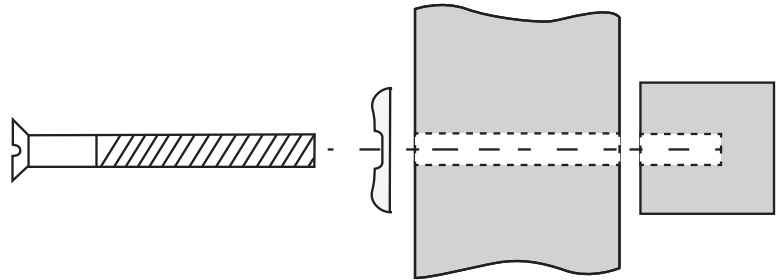

# CRL ALUMINUM DOOR MOUNTED STANDARD PULL HANDLES

## CRL 8" SINGLE OFFSET DOOR PULL

CAT. NO.  
CD8

### INCLUDED MOUNTING HARDWARE

1/4"-20 Thru Bolt  
with Finish Washer

### ADD TO CAT. NO. FOR FINISH

BS = BRUSHED STAINLESS

SC = SATIN CHROME

BR = BRASS

PS = POLISHED STAINLESS

Hole Size: A	B	C	D
Wood/Aluminum 1/4" (6 mm)	8" (203 mm)	9" (229 mm)	3-1/4" (83 mm)

Mounting Options	Wood/Aluminum up to 1-3/4" (45 mm)
Mounting Hardware	Included