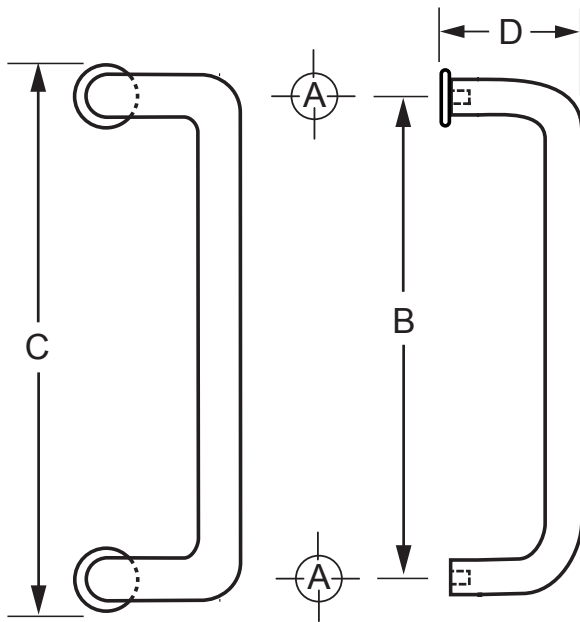

# CRL ALUMINUM DOOR MOUNTED STANDARD PULL HANDLES

## CRL 8" SINGLE OFFSET DOOR PULL

CAT. NO.  
CD8

### INCLUDED MOUNTING HARDWARE

1/4"-20 Thru Bolt  
with Finish Washer

### ADD TO CAT. NO. FOR FINISH

BS = BRUSHED STAINLESS

SC = SATIN CHROME

BR = BRASS

PS = POLISHED STAINLESS

Hole Size: A	B	C	D
Wood/Aluminum 1/4" (6 mm)	8" (203 mm)	9" (229 mm)	3-1/4" (83 mm)

Mounting Options	Wood/Aluminum up to 1-3/4" (45 mm)
Mounting Hardware	Included