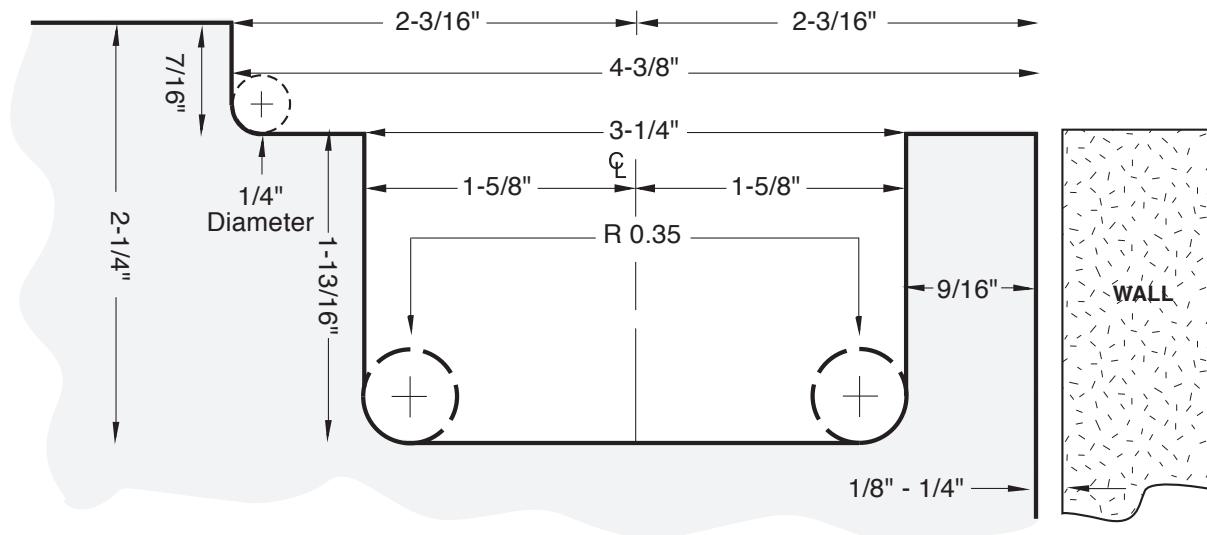

SHORIZON®

MONTREAL/PRESTIGE H-PIVBGTW/H-PIVGTW (WALL MOUNT WITH STEP NOTCH)

NOTE: DRAWINGS NOT TO SCALE.

REVISION DATE 08/15

ushorizon.com

28539 INDUSTRY DRIVE, VALENCIA, CA 91355

Toll Free Phone: (877) 728-3874 Toll Free Fax: (888) 440-9567