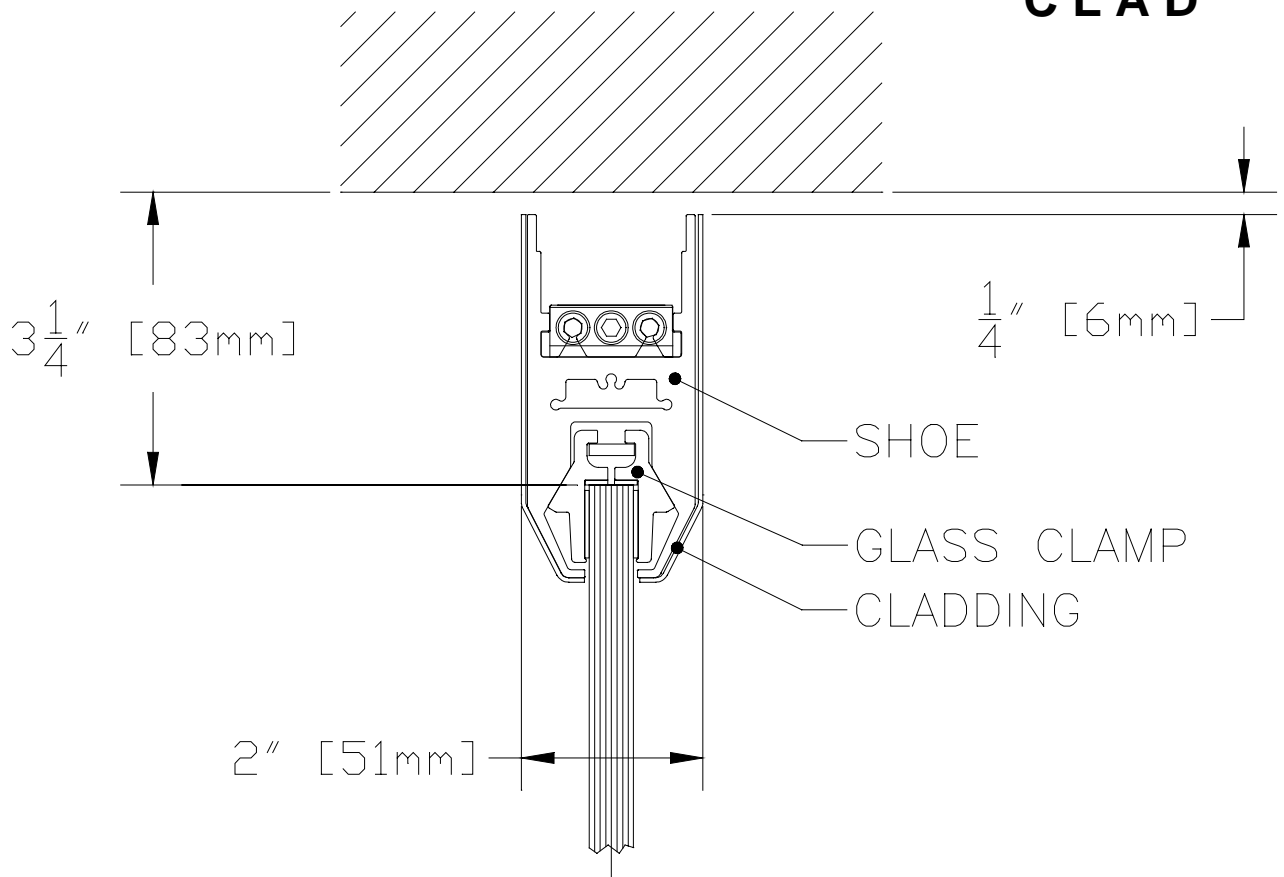

CLAD

CRL 4" TAPERED DOOR RAIL CLAD

CRL DOOR RAIL SYSTEM

C.R. Laurence Architectural Products

Phone Orders (800) 421-6144

Fax Orders (800) 262-3299

WWW.CRLAURENCE.COM

Patent Pending

4TDRCT