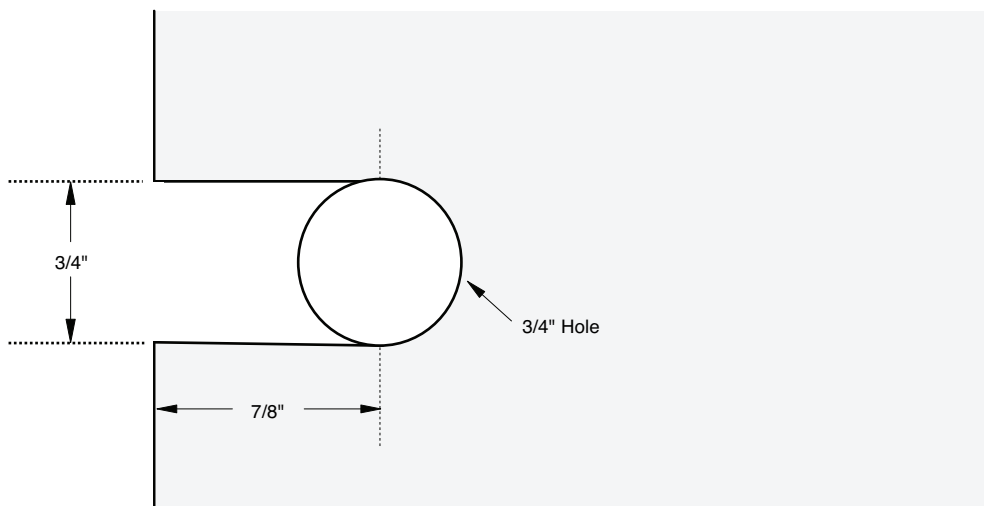

## GLASS TO WALL CLIP

C-WM

C-PWM

**NOTE:** For a closer glass to wall application, finger notch the glass 3/4" wide as shown below.

**NOTE:** DRAWINGS NOT TO SCALE.

REVISION DATE 08/15

**ushorizon.com**

28539 INDUSTRY DRIVE, VALENCIA, CA 91355