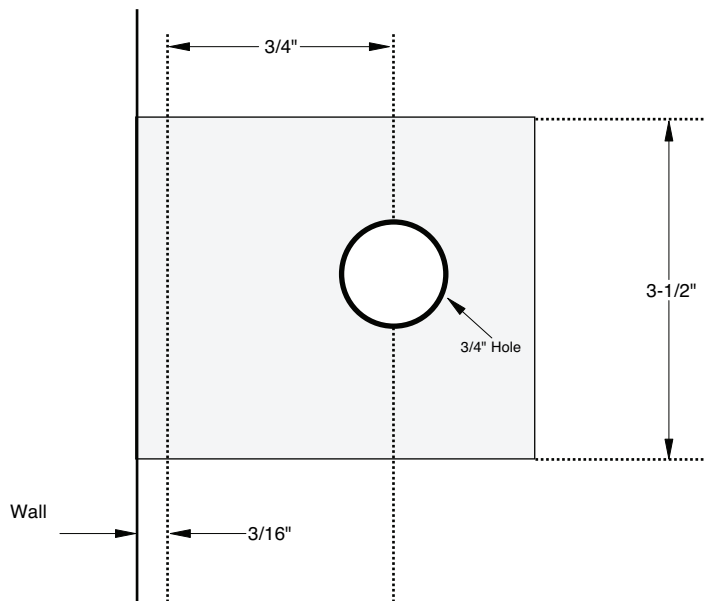

## GLASS TO WALL CLIP

C-WM

C-PWM

**NOTE:** For a closer glass to wall application, finger notch the glass 3/4" wide as shown below.

**NOTE:** DRAWINGS NOT TO SCALE.

REVISION DATE 08/15

**ushorizon.com**

28539 INDUSTRY DRIVE, VALENCIA, CA 91355