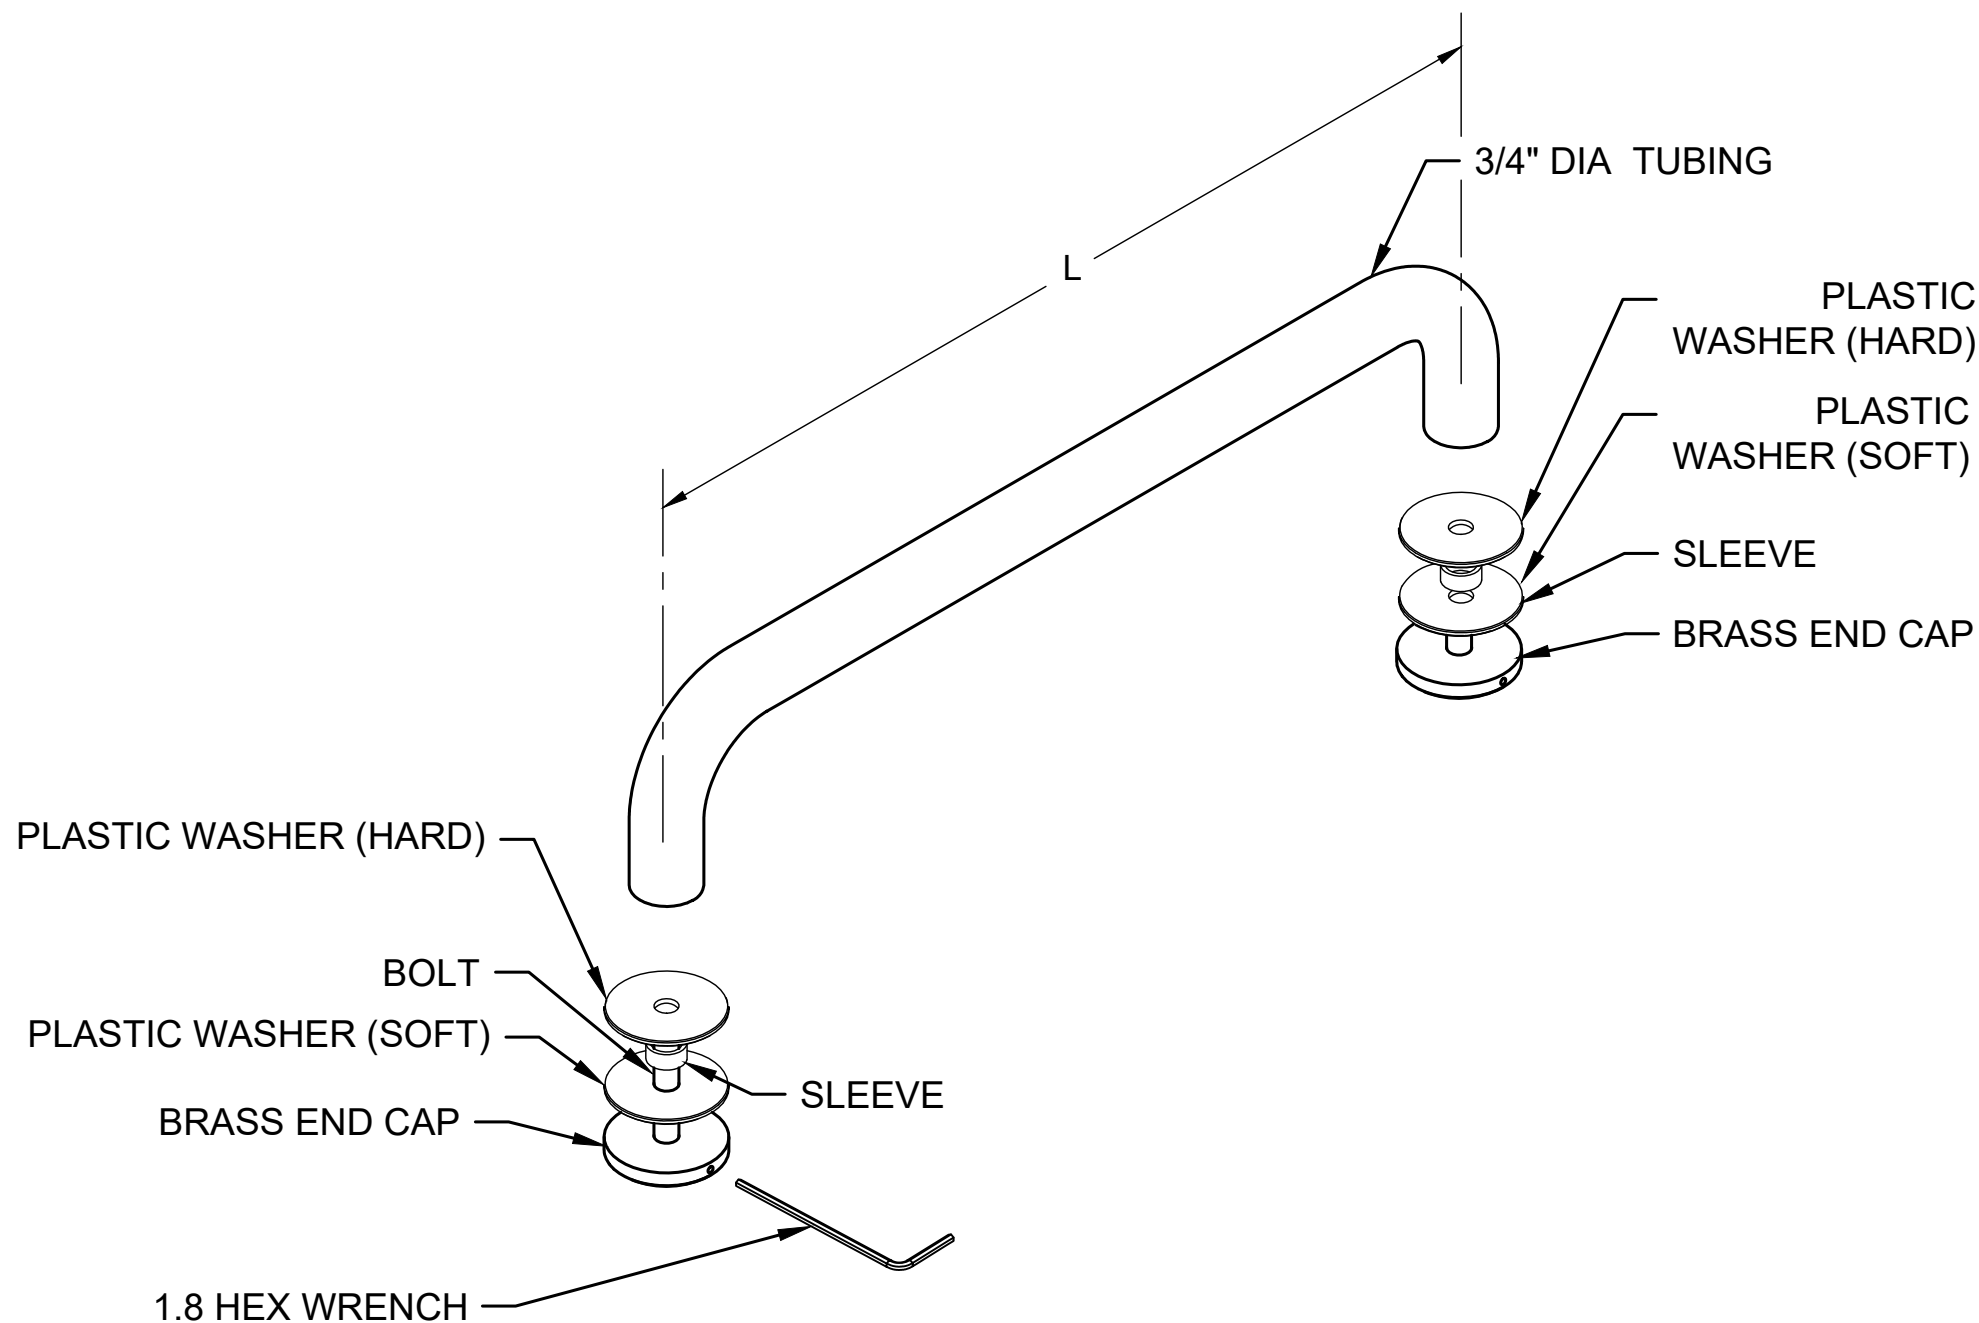

PART NUMBER	FINISH	L
BMNW26CH	CHROME	26"
BMNW26BR	POLISHED BRASS	26"
BMNW26ORB	OIL RUBBED BRONZE	26"
BMNW26BN	BRUSHED NICKEL	26"
BMNW26BSC	BRUSHED SATIN CHROME	26"
BMNW26PN	POLISHED NICKEL	26"
BMNW26SB	SATIN BRASS	26"
BMNW26SC	SATIN CHROME	26"
BMNW26W	WHITE	26"

BMNW27CH	CHROME	27"
BMNW27BR	POLISHED BRASS	27"
BMNW27ORB	OIL RUBBED BRONZE	27"
BMNW27BN	BRUSHED NICKEL	27"
BMNW27PN	POLISHED NICKEL	27"
BMNW27SB	SATIN BRASS	27"
BMNW27SC	SATIN CHROME	27"
BMNW27SN	SATIN NICKEL	27"
BMNW27W	WHITE	27"

BMNW28CH	CHROME	28"
BMNW28BR	POLISHED BRASS	28"
BMNW28ORB	OIL RUBBED BRONZE	28"
BMNW28BN	BRUSHED NICKEL	28"
BMNW28BSC	BRUSHED SATIN CHROME	28"
BMNW28PN	POLISHED NICKEL	28"
BMNW28SB	SATIN BRASS	28"
BMNW28SC	SATIN CHROME	28"
BMNW28SN	SATIN NICKEL	28"
BMNW28W	WHITE	28"

BMNW30CH	CHROME	30"
BMNW30BR	POLISHED BRASS	30"
BMNW30ORB	OIL RUBBED BRONZE	30"
BMNW30BN	BRUSHED NICKEL	30"
BMNW30BSC	BRUSHED SATIN CHROME	30"
BMNW30PN	POLISHED NICKEL	30"
BMNW30SB	SATIN BRASS	30"
BMNW30SC	SATIN CHROME	30"
BMNW30SN	SATIN NICKEL	30"
BMNW30W	WHITE	30"

Material: 3/4" dia. Brass Tubing .060" thk.
1-1/4" dia. metal washers
Glass Thickness Range: 1/4" to 1/2"
Hole Diameter Required: 1/2"

C.R. LAURENCE CO.
ARCHITECTURAL PRODUCTS
PH (800)-421-6144 FX: 800-587-7501
www.crlaurence.com

DESCRIPTION:

BMNW SINGLE SIDED TOWEL BAR

PART #:	SEE CHART	DATE:	10/30/18
FILE NAME:	BM S. TOWEL BAR	SCALE:	NTS
DRAWN BY:	BRIAN R.