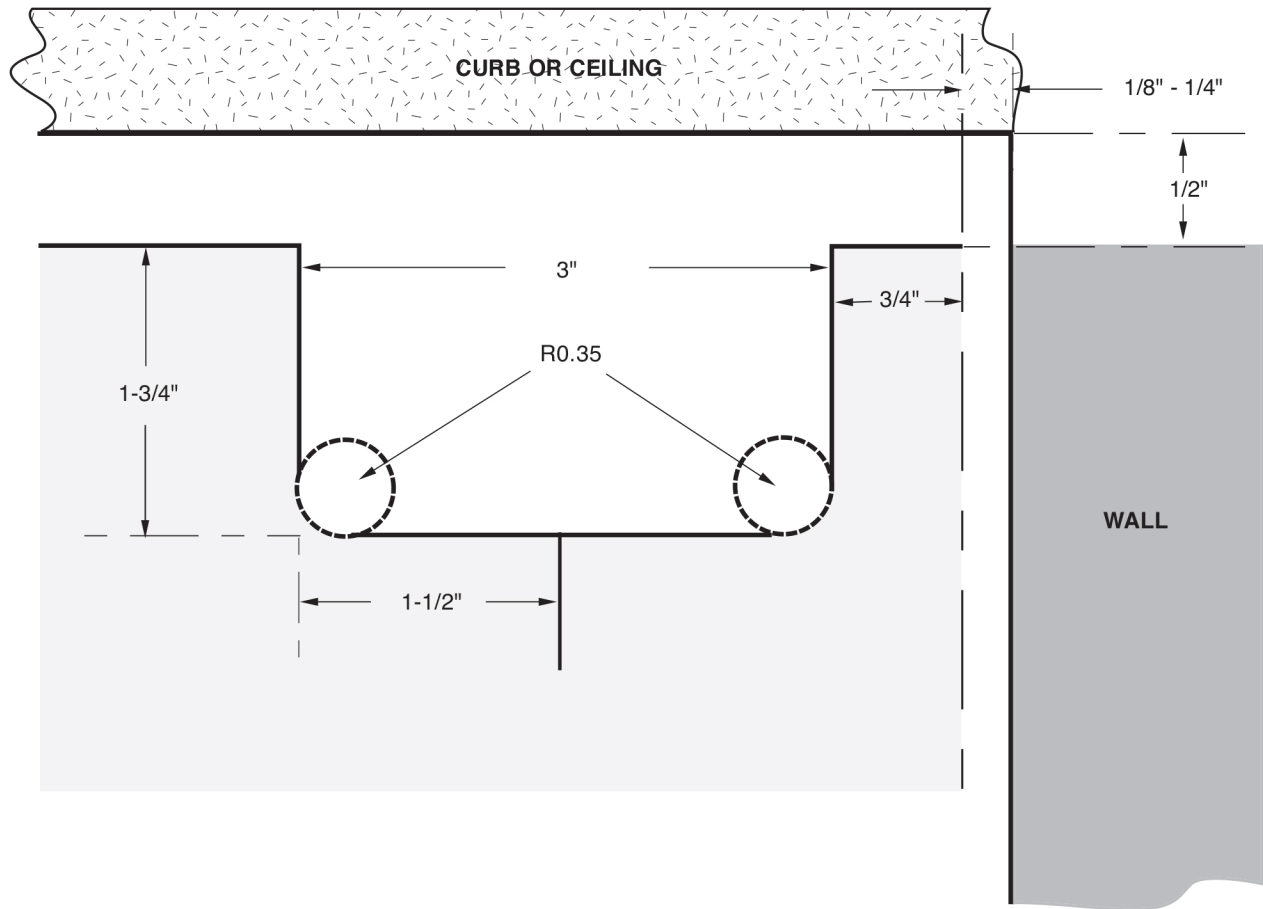

SHORIZON®

**CALYPSO SERIES
PIVOT HINGE
H-PIVCGTCA
H-PIVCGTWA**

**** Wall, Curb or Ceiling Mount****

Note: Drawings not to scale.

ushorizon.com

28539 INDUSTRY DRIVE, VALENCIA, CA 91355

Toll Free Phone: (877) 728-3874 Toll Free Fax: (888) 440-9567