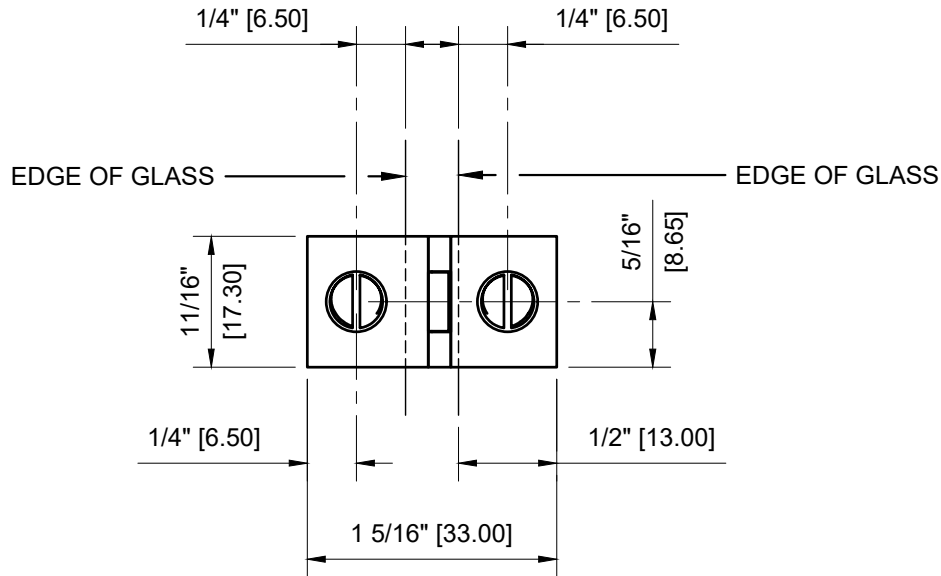

3/16" (5mm) GLASS:
 1/4" (6mm) GLASS:

CRL - EH196 SMALL GLASS TO GLASS MOUNT SET SCREW OUT SWING HINGE FOR 1/4" - 3/16" GLASS

DATE: 8-10-2020
 SCALE: 1'-0"=1'-0"
 DRAWN BY: VM

DESCRIPTION: CRL - EH196 CHROME
 1 1/16" GLASS TO GLASS MOUNT
 OUT SWING SET SCREW HINGE