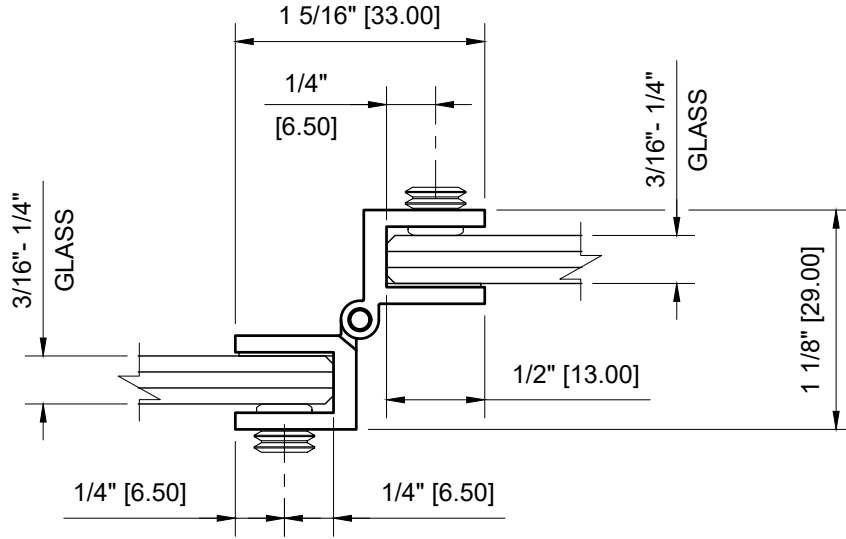

3/16" (5mm) GLASS:
 1/4" (6mm) GLASS:

CRL - EH196 SMALL GLASS TO GLASS MOUNT SET SCREW OUT SWING HINGE FOR 1/4" - 3/16" GLASS

DATE: 8-10-2020
 SCALE: 1'-0"=1'-0"
 DRAWN BY: VM

DESCRIPTION: CRL - EH196 CHROME
 1 1/16" GLASS TO GLASS MOUNT
 OUT SWING SET SCREW HINGE