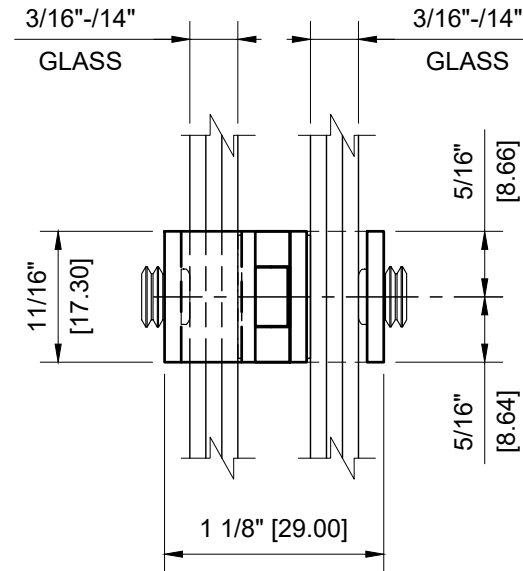

3/16" (5mm) GLASS:
 1/4" (6mm) GLASS:

CRL - EH196 SMALL GLASS TO GLASS MOUNT SET SCREW OUT SWING HINGE FOR 1/4" - 3/16" GLASS

DATE: 8-10-2020
 SCALE: 1'-0"=1'-0"
 DRAWN BY: VM

DESCRIPTION: CRL - EH196 CHROME
 1 1/16" GLASS TO GLASS MOUNT
 OUT SWING SET SCREW HINGE