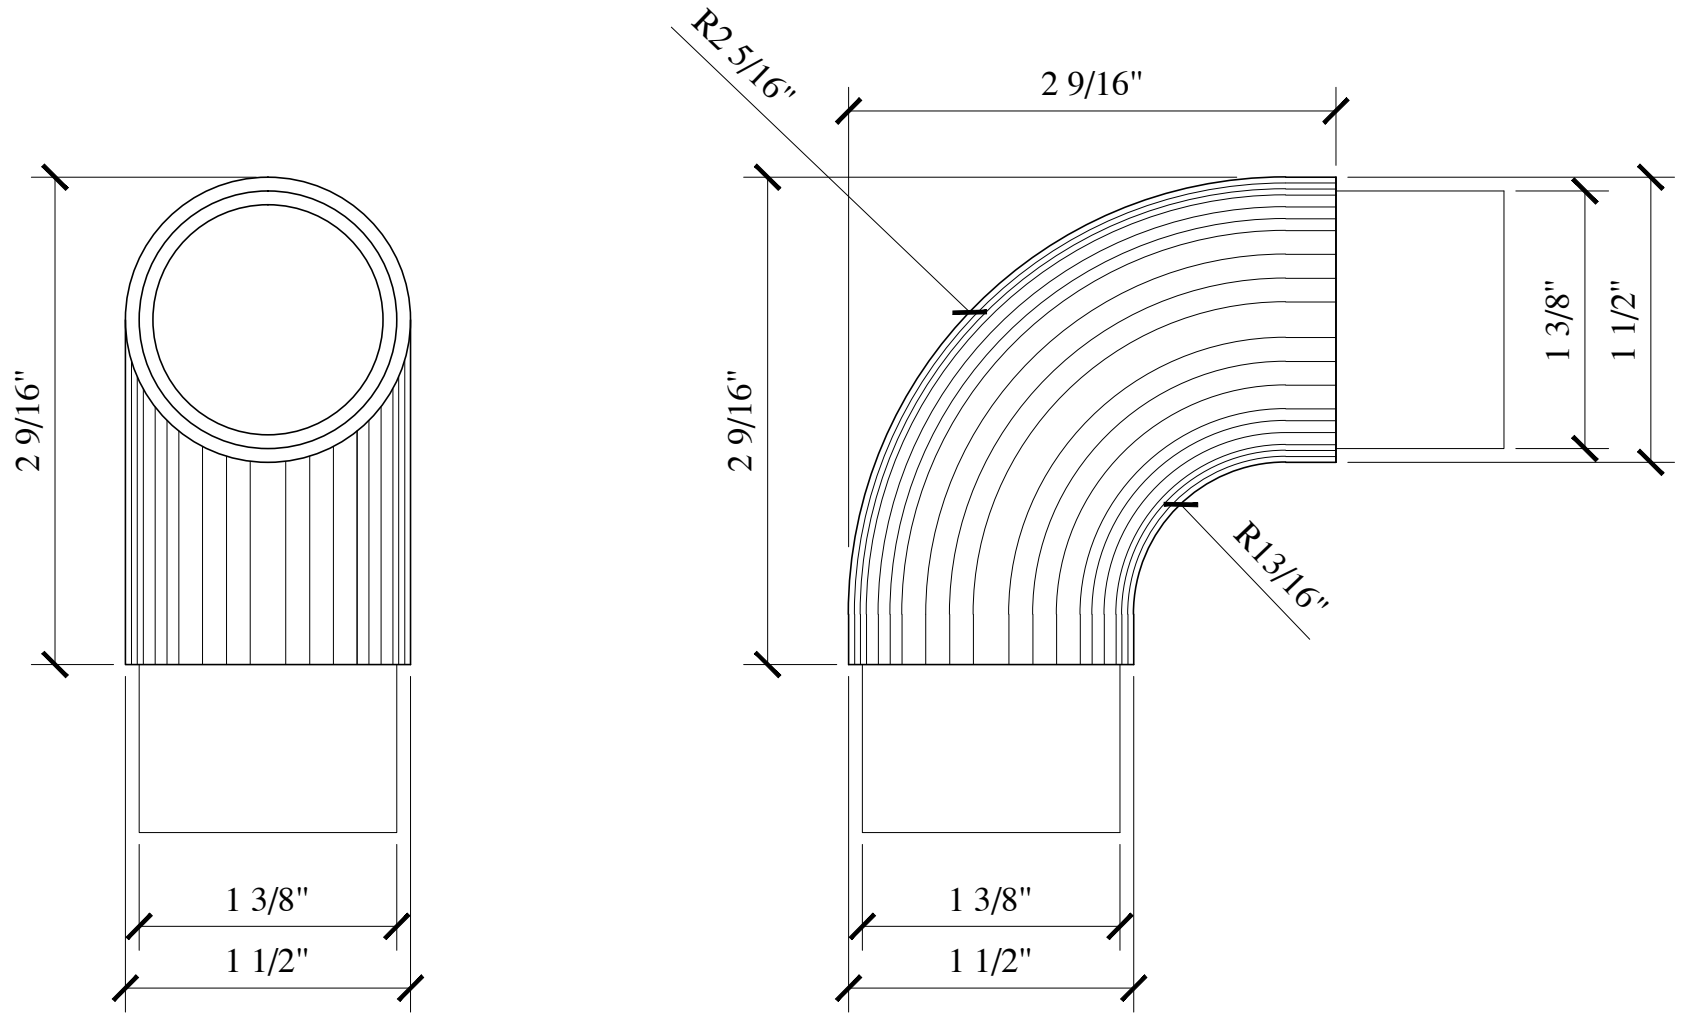

CRL EZ RADIUS 90 DEGREE CORNER

SIDE VIEW

FRONT VIEW

CATALOG NUMBER	FINISH
HR15CBS	BRUSHED STAINLESS
HR15CPS	POLISHED STAINLESS
HR15CPB	POLISHED BRASS

ARCHITECTURAL PRODUCTS
 PH: 800-421-6144 FX: 800-262-3299
 WWW.CRLAURENCE.COM

DESCRIPTION: CRL EZ RADIUS 90 DEGREE CORNER

CAT. NO:	HR15C	DATE:	11/20/09
FILE NAME:	HR15C	SCALE:	FULL
DRAWN BY:	R.P.A.	CHECKED BY:	
			SHT 1 OF 1