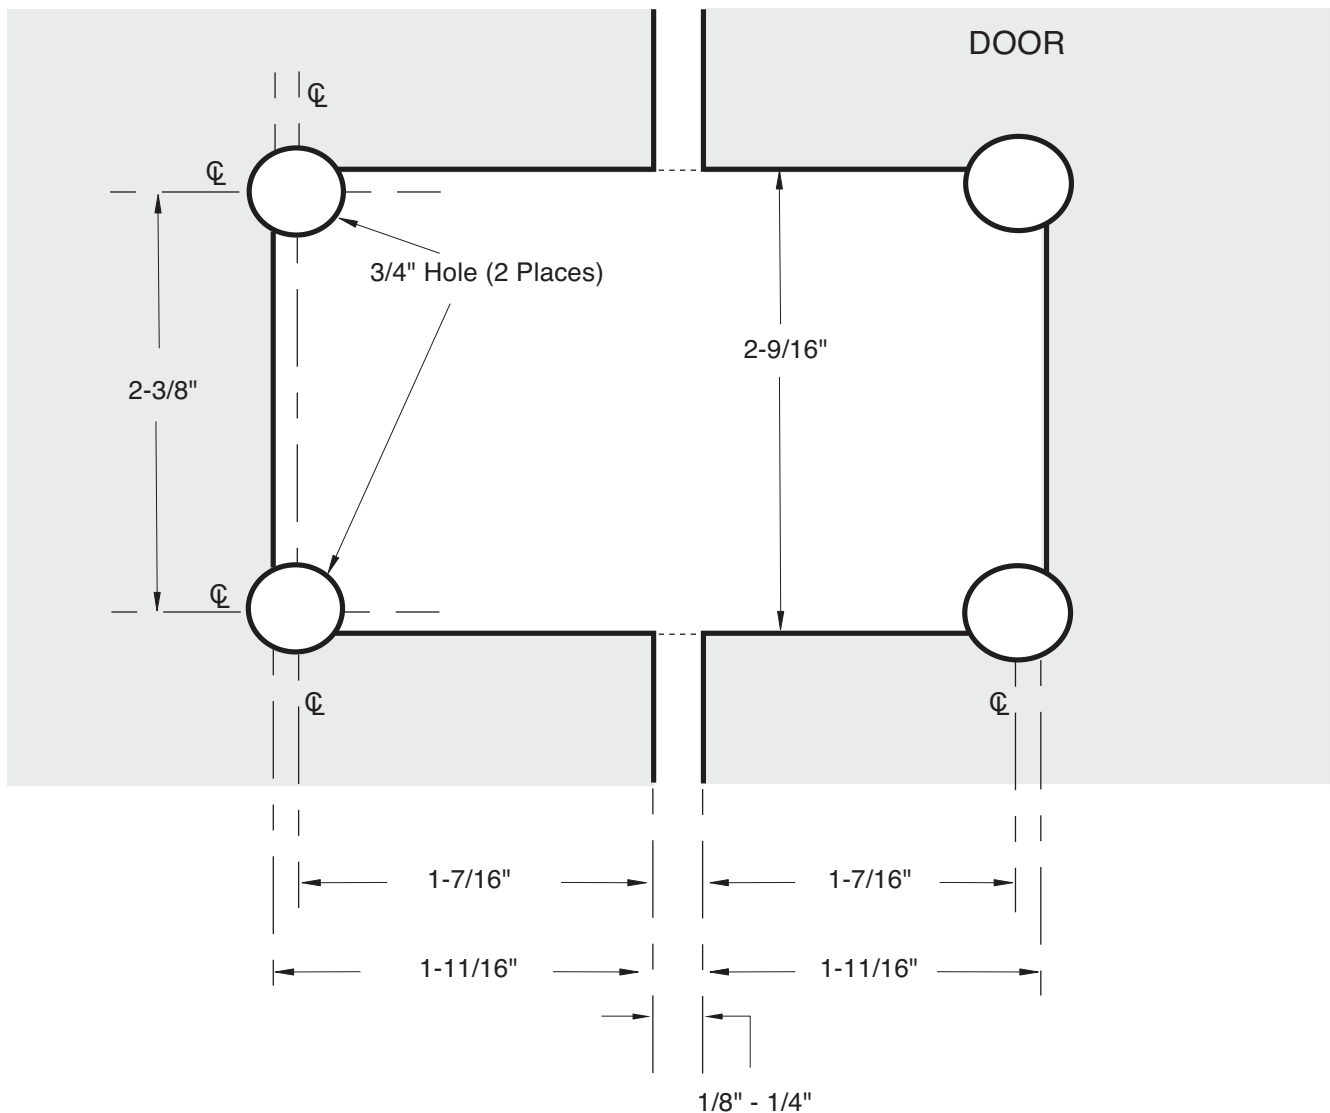

## GLASS-TO-GLASS HINGE NOTCH

H-180GTG

H-P180GTG

H-V180GTGA

NOTE: DRAWINGS NOT TO SCALE.

REVISION DATE 08/15

**ushorizon.com**

28539 INDUSTRY DRIVE, VALENCIA, CA 91355