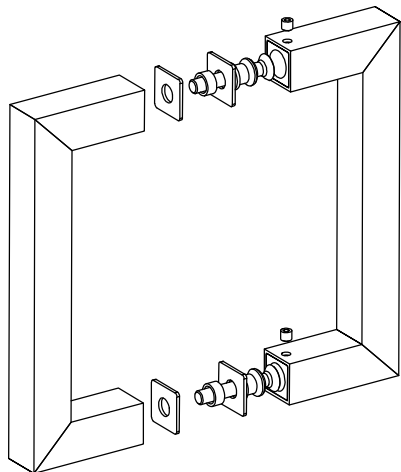

**3/4" (19mm) Square Brass Tubing**  
**Glass Thickness Range: 1/4" to 1/2" (6mm to 12 mm)**  
**Hole Diameter Required: 1/2" (12 mm) (2)**

PART NUMBER	FINISH	L
SQ6X6CH	POLISHED CHROME	6"
SQ6X6BR	POLISHED BRASS	6"
SQ6X6ORB	OIL RUBBED BRONZE	6"
SQ6X6BN	BRUSHED NICKEL	6"
SQ6X6BSC	BRUSHED SATIN CHROME	6"
SQ6X6MBL	MATTE BLACK	6"
SQ6X6PN	POLISHED NICKEL	6"
SQ6X6SC	SATIN CHROME	6"
SQ6X6SN	SATIN NICKEL	6"
SQ6X6W	WHITE	6"