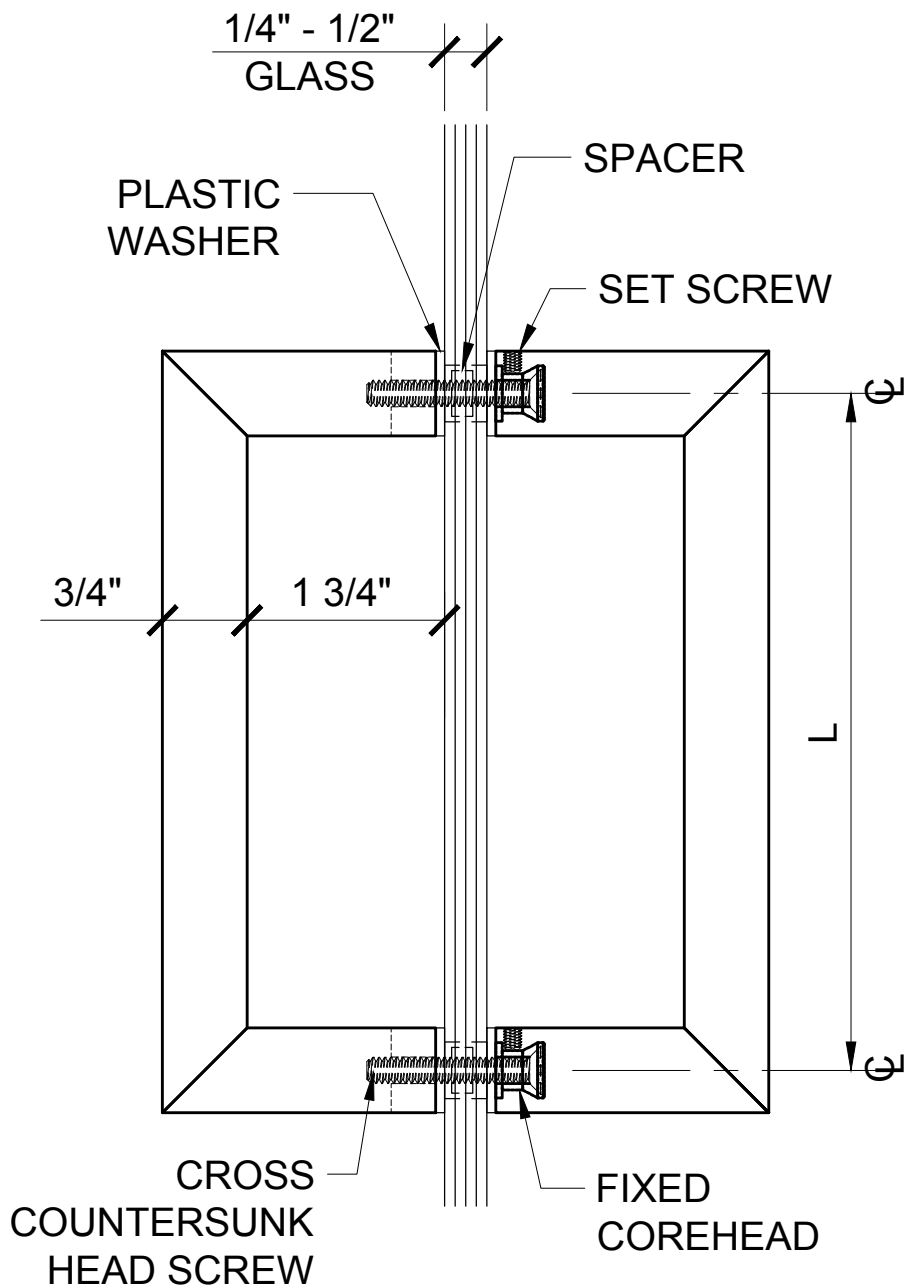

**3/4" (19mm) Square Brass Tubing**  
**Glass Thickness Range: 1/4" to 1/2" (6mm to 12 mm)**  
**Hole Diameter Required: 1/2" (12 mm) (2)**

PART NUMBER	FINISH	L
SQ6X6CH	POLISHED CHROME	6"
SQ6X6BR	POLISHED BRASS	6"
SQ6X6ORB	OIL RUBBED BRONZE	6"
SQ6X6BN	BRUSHED NICKEL	6"
SQ6X6BSC	BRUSHED SATIN CHROME	6"
SQ6X6MBL	MATTE BLACK	6"
SQ6X6PN	POLISHED NICKEL	6"
SQ6X6SC	SATIN CHROME	6"
SQ6X6SN	SATIN NICKEL	6"
SQ6X6W	WHITE	6"

SQ18X18CH	POLISHED CHROME	18"
SQ18X18BR	POLISHED BRASS	18"
SQ18X18ORB	OIL RUBBED BRONZE	18"
SQ18X18BN	BRUSHED NICKEL	18"
SQ18X18MBL	MATTE BLACK	18"
SQ18X18PN	POLISHED NICKEL	18"
SQ18X18SC	SATIN CHROME	18"
SQ18X18SN	SATIN NICKEL	18"
SQ18X18W	WHITE	18"
SQ18X18BS	BRUSHED STAINLESS	18"
SQ18X18BSC	BRUSHED STAIN CHROME	18"
SQ18X18PS	POLISHED STAINLESS	18"

C.R.LAURENCE CO. ARCHITECTURAL PRODUCTS  
 2503 E. Vernon Avenue, Los Angeles, C.A 90058-1897  
 PH (800)-421-6144 FX: 800-587-7501 www.crlaurence.com

DESCRIPTION:  
 CRL SQUARE TUBING PULL HANDLE & TOWEL BAR  
 PART #:  
 SQ SERIES BTB