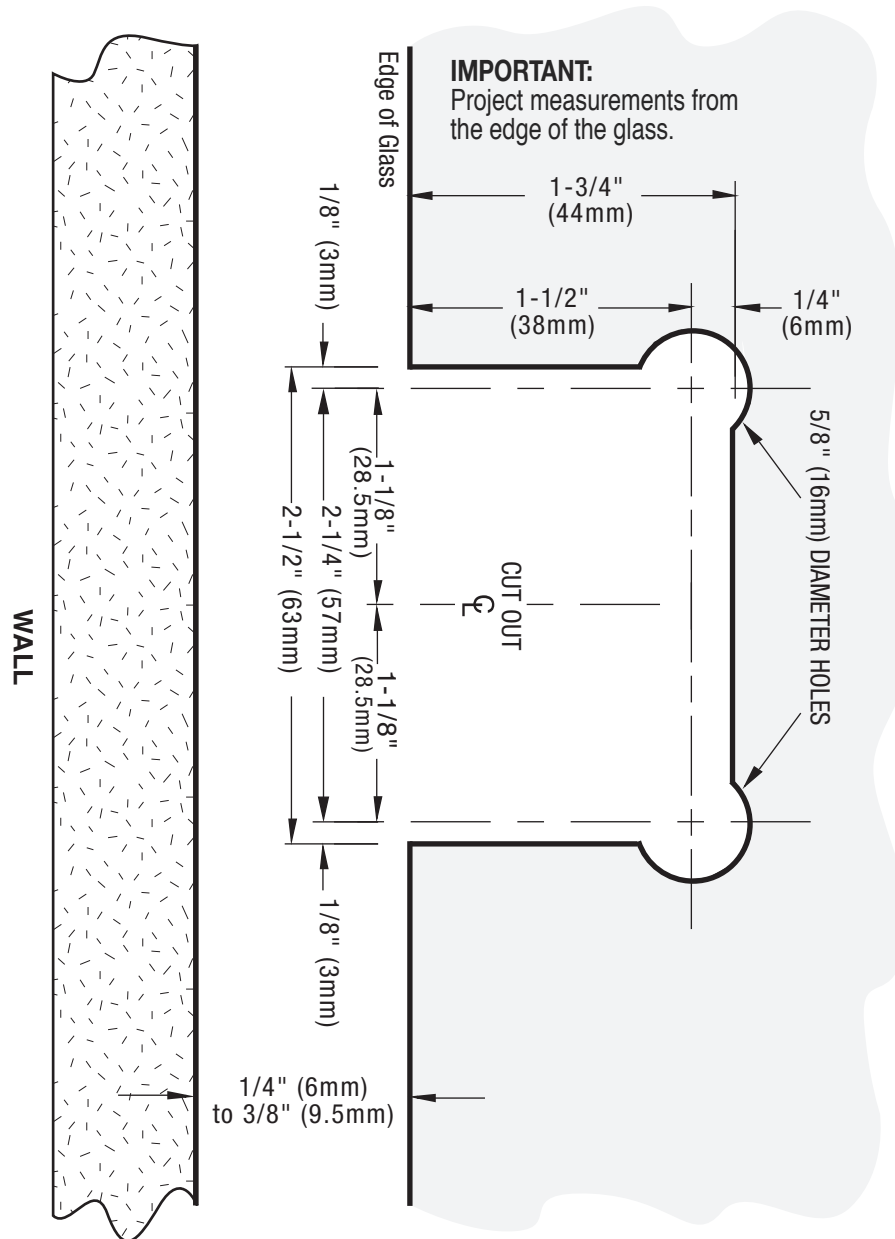

SHORIZON®

AMERICANA & CORONADO SERIES

WALL MOUNT HINGE

H-EGTW-FP

H-EBGTW-FP

FULL BACK PLATE

NOTE: DRAWINGS NOT TO SCALE.

REVISION DATE 08/15