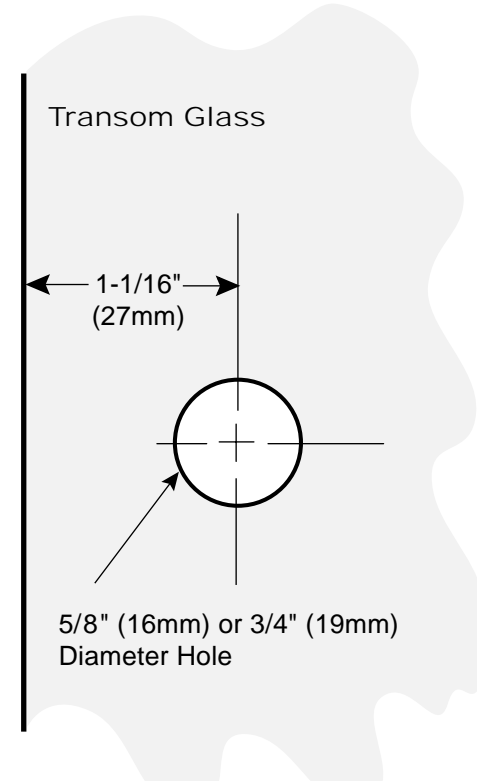

C.R. LAURENCE CO., INC.
PROFESSIONAL QUALITY

TYPICAL INSTALLATION

GLASS CLAMPS

Wall Mount Movable Transom Clamp

CAT. No. GCB186

TEMPLATE FOR WALL TO MOVABLE TRANSOM GLASS

Important: Project measurements from the edge of glass.

ALWAYS USE DIMENSIONS

TO ENSURE ACCURACY