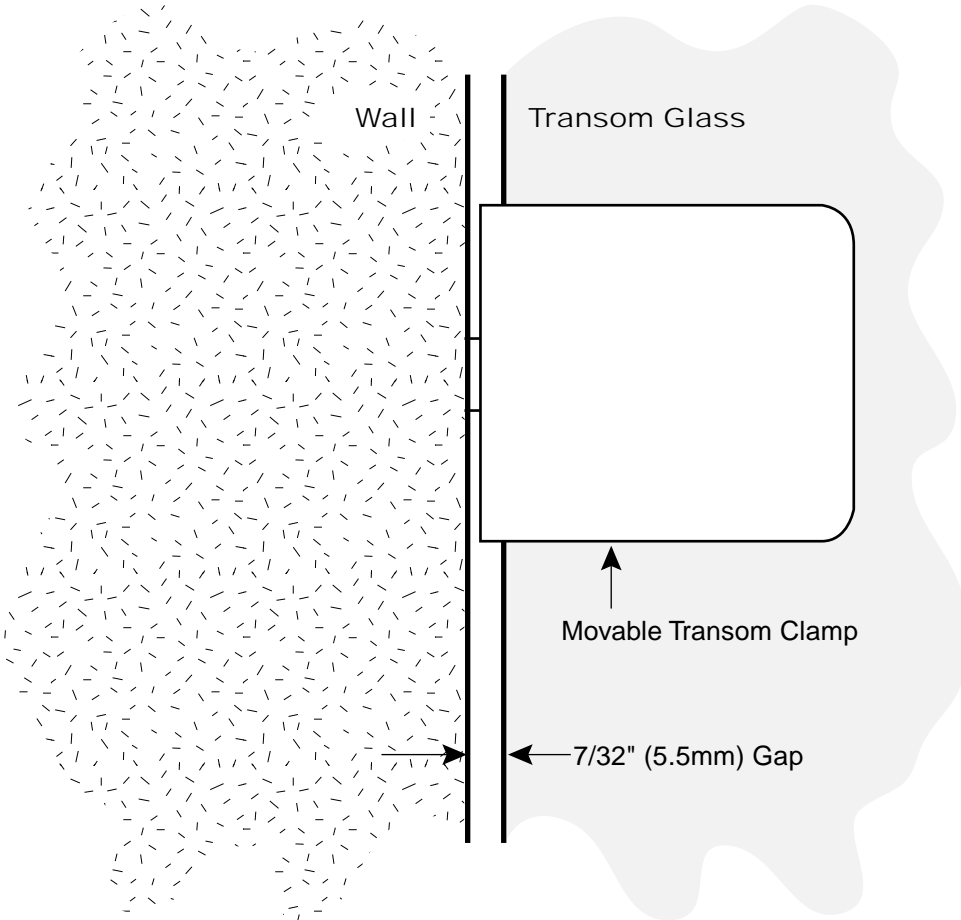

C.R. LAURENCE CO., INC.
PROFESSIONAL QUALITY

TYPICAL INSTALLATION

GLASS CLAMPS

Wall Mount Movable Transom Clamp

CAT. No. GCB186

TEMPLATE FOR WALL TO MOVABLE TRANSOM GLASS

Important: Project measurements from the edge of glass.

ALWAYS USE DIMENSIONS

TO ENSURE ACCURACY