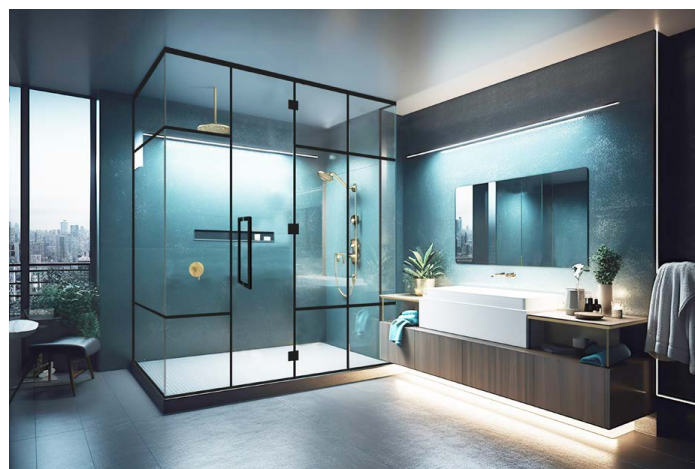

# PREMIUM SHOWER GRID SYSTEM IN MATTE BLACK FINISH

The Premium Shower Grid System consists of aluminum flat strips and U-channels with an adhesive backing that allows for easy application directly onto glass. This delivers an elegant enhancement for greater design flexibility.

## Design Inspiration

- Grid strips and U-channels are available in 118" (3 m) or 95" (2.4 m) stock lengths and can be cut to desired size
- Design Option: Adding vertical strips in between horizontal ones
- Matte black finish