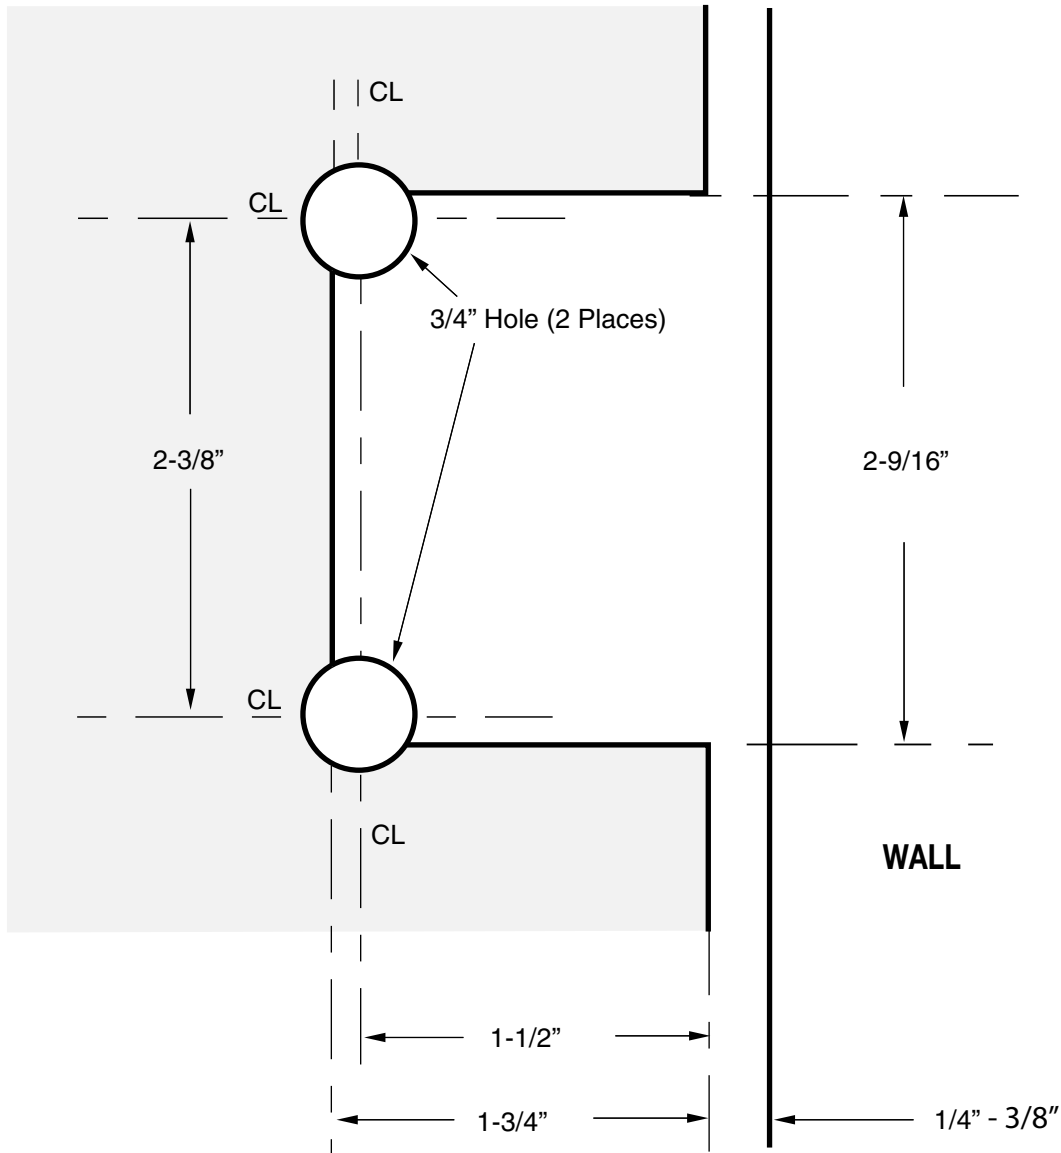

SHORIZON®

DESIGNER SERIES
GLASS TO WALL HINGE NOTCH
H-GTW-FP
H-GTWA - FP

NOTE: DRAWINGS NOT TO SCALE.

REVISION DATE 08/15

ushorizon.com

28539 INDUSTRY DRIVE, VALENCIA, CA 91355

Toll Free Phone: (877) 728-3874 Toll Free Fax: (888) 440-9567