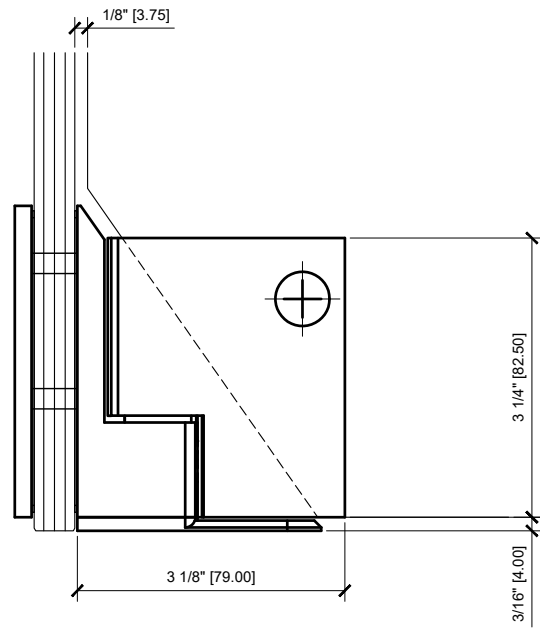

③ GLASS CUT OUT DETAIL

ARCH REF: SCALE: 1'-0"=1'-0"

① PLAN VIEW DETAIL

ARCH REF: SCALE: 1'-0"=1'-0"

② SIDE VIEW DETAIL

ARCH REF: SCALE: 1'-0"=1'-0"

① PLAN VIEW DETAIL

ARCH REF: SCALE: 1'-0"=1'-0"

③ GLASS CUT OUT DETAIL

ARCH REF: SCALE: 1'-0"=1'-0"

Revisions By:

CRL.

2503 E. Vernon Avenue, Los Angeles, CA 90058-1897
PH (800) 421-0144 FX (800) 887-7501 www.crlaurence.com

Description:

CRL ZERO HINGE SYSTEM

Drawn By: AB

Date: 08/21/2024

Scale: AS NOTED

File Name:

SYS0133A_ZERO HINGE SYSTEM DRAWINGS

Sheet

2.03

② SIDE VIEW DETAIL

ARCH REF: SCALE: 1'-0"=1'-0"

① PLAN VIEW DETAIL

ARCH REF: SCALE: 1'-0"=1'-0"

③ GLASS CUT OUT DETAIL

ARCH REF: SCALE: 1'-0"=1'-0"

Revisions By:

Description:

CRL ZERO HINGE SYSTEM