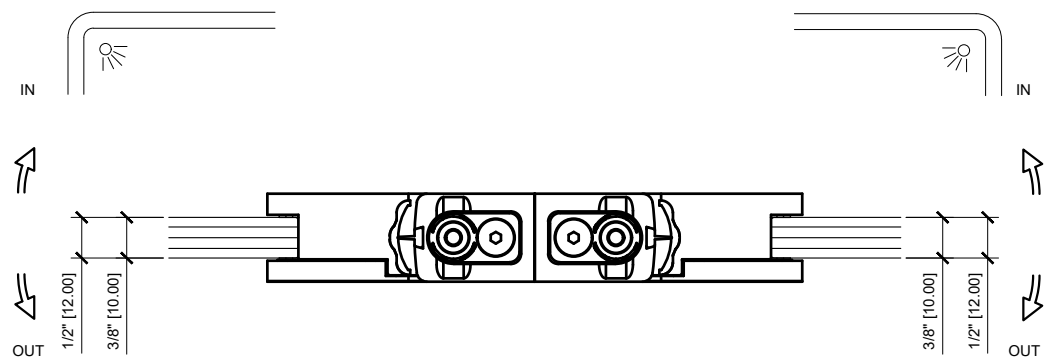

① PLAN VIEW DETAIL

ARCH REF: SCALE: 1'-0"=1'-0"