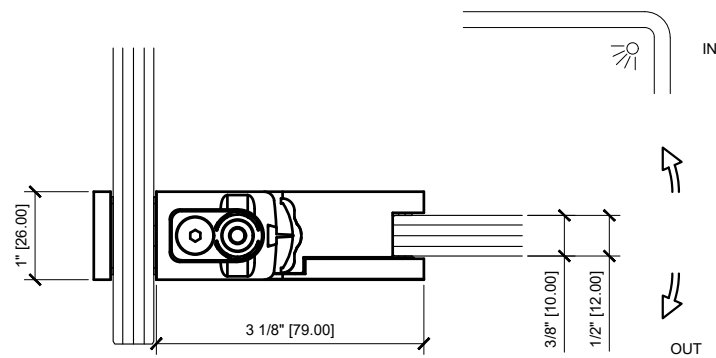

③ GLASS CUT OUT DETAIL

ARCH REF: SCALE: 1'-0"=1'-0"

① PLAN VIEW DETAIL

ARCH REF: SCALE: 1'-0"=1'-0"

② SIDE VIEW DETAIL

ARCH REF: SCALE: 1'-0"=1'-0"

① PLAN VIEW DETAIL

ARCH REF: SCALE: 1'-0"=1'-0"

③ GLASS CUT OUT DETAIL

ARCH REF: SCALE: 1'-0"=1'-0"

Revisions By:

CRL.

2503 E. Vernon Avenue, Los Angeles, CA 90058-1897
PH (800) 421-0144 FX (800) 887-7501 www.crlaurence.com

Description:

CRL ZERO HINGE SYSTEM

Drawn By: AB

Date: 08/21/2024

Scale: AS NOTED

File Name:

SYS0133A_ZERO HINGE SYSTEM DRAWINGS

Sheet

2.03

② SIDE VIEW DETAIL

ARCH REF: SCALE: 1'-0"=1'-0"

① PLAN VIEW DETAIL

ARCH REF: SCALE: 1'-0"=1'-0"

③ GLASS CUT OUT DETAIL

ARCH REF: SCALE: 1'-0"=1'-0"

Revisions By:

Description:

CRL ZERO HINGE SYSTEM