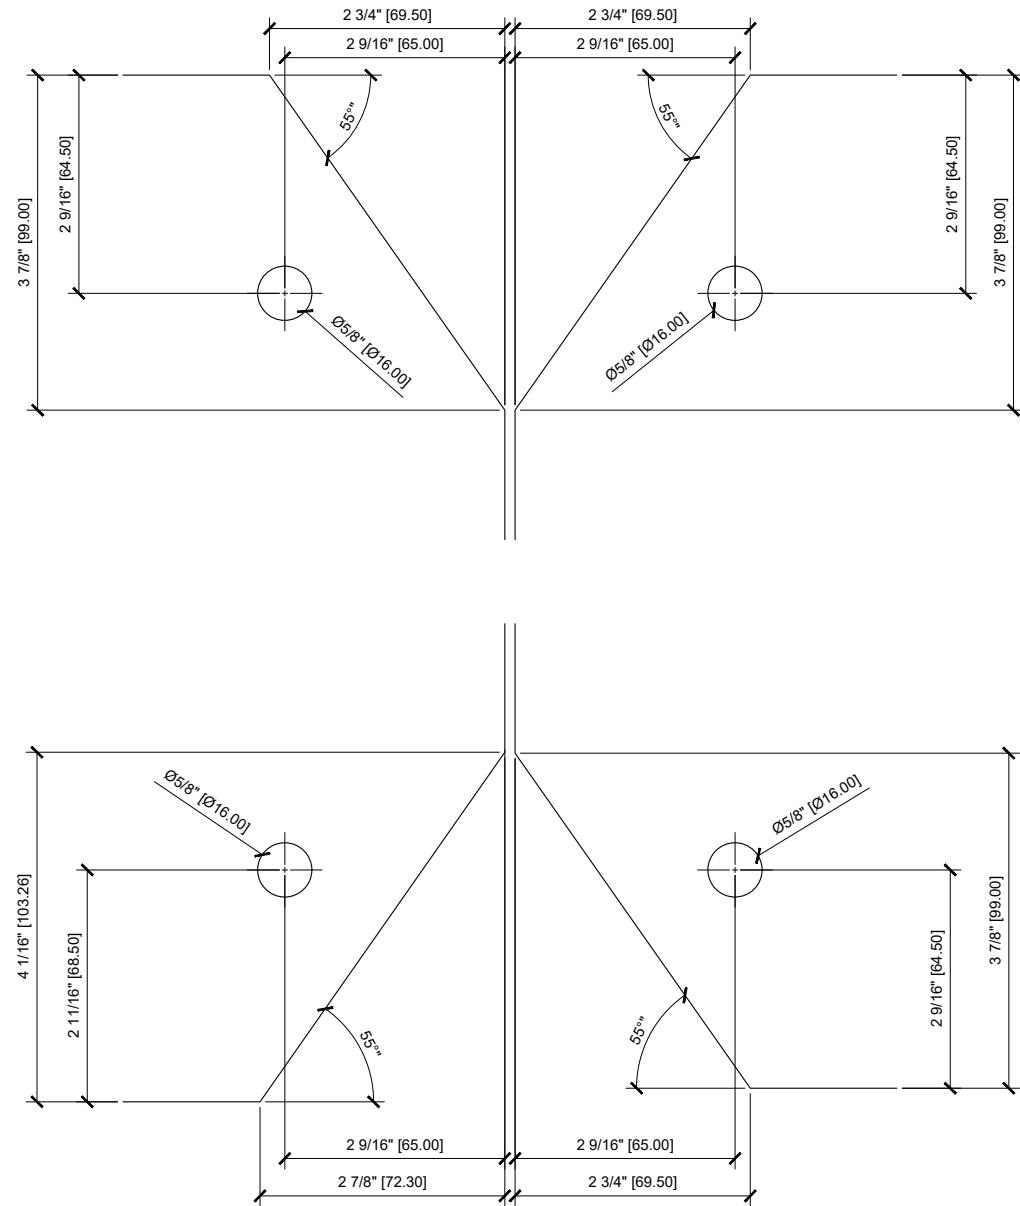

③ GLASS CUT OUT DETAIL

ARCH REF: SCALE: 1'-0"=1'-0"