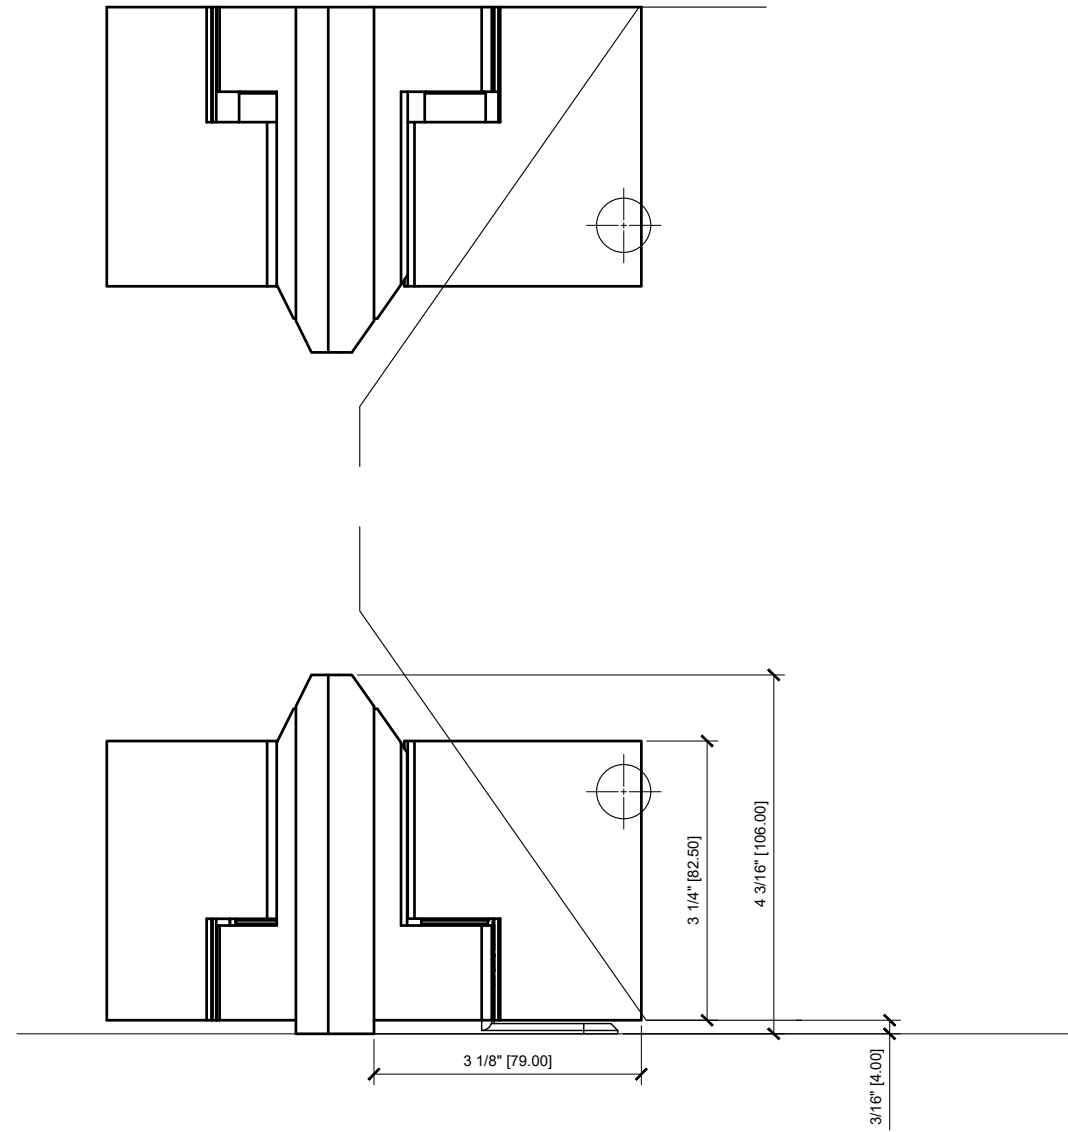

② SIDE VIEW DETAIL

ARCH REF: SCALE: 1'-0"=1'-0"

① PLAN VIEW DETAIL

ARCH REF: SCALE: 1'-0"=1'-0"

③ GLASS CUT OUT DETAIL

ARCH REF: SCALE: 1'-0"=1'-0"

Revisions By:

CRL.

Date: 08/21/2024

Scale: AS NOTED

File Name:

SYS0133A_ZERO HINGE SYSTEM DRAWINGS

Sheet

2.02

② SIDE VIEW DETAIL

ARCH REF: SCALE: 1'-0"=1'-0"

③ GLASS CUT OUT DETAIL

ARCH REF: SCALE: 1'-0"=1'-0"

① PLAN VIEW DETAIL

ARCH REF: SCALE: 1'-0"=1'-0"

② SIDE VIEW DETAIL

ARCH REF: SCALE: 1'-0"=1'-0"

① PLAN VIEW DETAIL

ARCH REF: SCALE: 1'-0"=1'-0"

ARCH REF: SCALE: 1'-0"=1'-0"

① PLAN VIEW DETAIL

ARCH REF: SCALE: 1'-0"=1'-0"

③ GLASS CUT OUT DETAIL

ARCH REF: SCALE: 1'-0"=1'-0"

Revisions By:

Description:

CRL ZERO HINGE SYSTEM