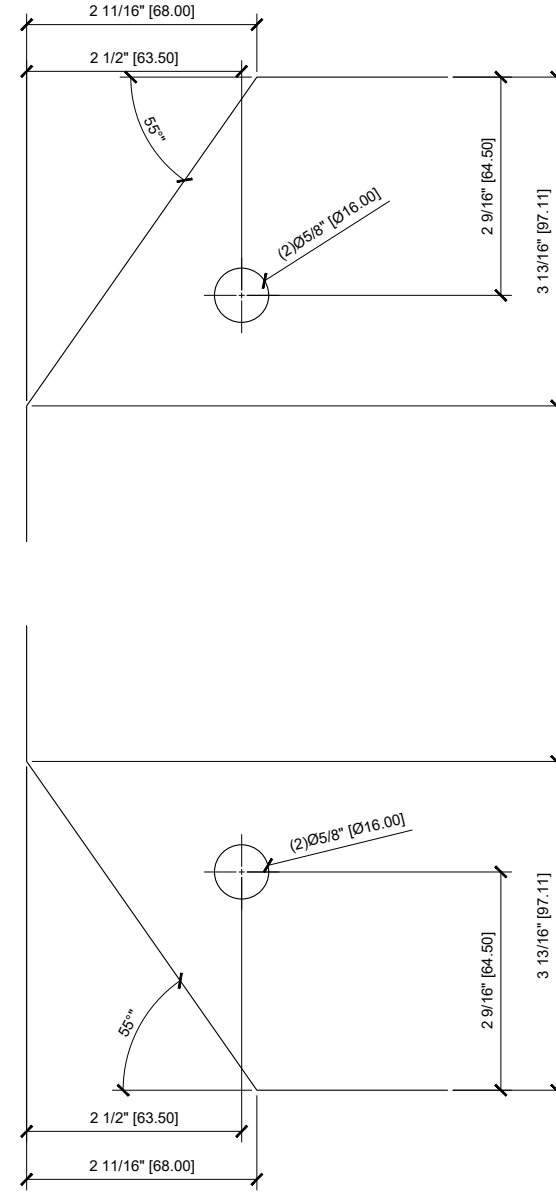

② SIDE VIEW DETAIL

ARCH REF: SCALE: 1'-0"=1'-0"

① PLAN VIEW DETAIL

ARCH REF: SCALE: 1'-0"=1'-0"

③ GLASS CUT OUT DETAIL

ARCH REF: SCALE: 1'-0"=1'-0"

Revisions By:

CRL.

③ GLASS CUT OUT DETAIL

ARCH REF: SCALE: 1'-0"=1'-0"

① PLAN VIEW DETAIL

ARCH REF: SCALE: 1'-0"=1'-0"

② SIDE VIEW DETAIL

ARCH REF: SCALE: 1'-0"=1'-0"

① PLAN VIEW DETAIL

ARCH REF: SCALE: 1'-0"=1'-0"

Drawn By: AB

Date: 08/21/2024

Scale: AS NOTED

File Name:

SYS0133A_ZERO HINGE SYSTEM DRAWINGS

Sheet

2.03

② SIDE VIEW DETAIL

ARCH REF: SCALE: 1'-0"=1'-0"

① PLAN VIEW DETAIL

ARCH REF: SCALE: 1'-0"=1'-0"

③ GLASS CUT OUT DETAIL

ARCH REF: SCALE: 1'-0"=1'-0"

Revisions By:

Description:

CRL ZERO HINGE SYSTEM