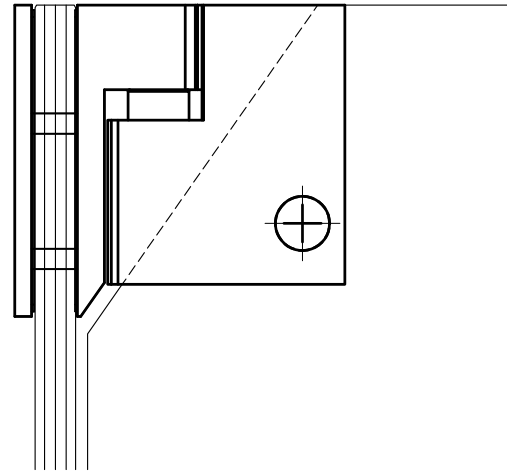

③ GLASS CUT OUT DETAIL

ARCH REF: SCALE: 1'-0"=1'-0"

① PLAN VIEW DETAIL

ARCH REF: SCALE: 1'-0"=1'-0"

② SIDE VIEW DETAIL

ARCH REF: SCALE: 1'-0"=1'-0"

① PLAN VIEW DETAIL

ARCH REF: SCALE: 1'-0"=1'-0"

③ GLASS CUT OUT DETAIL

ARCH REF: SCALE: 1'-0"=1'-0"

Revisions By:

CRL.

2503 E. Vernon Avenue, Los Angeles, CA 90058-1897
PH (800) 421-0144 FX (800) 887-7501 www.crlaurence.com

Description:

CRL ZERO HINGE SYSTEM

Drawn By: AB

Date: 08/21/2024

Scale: AS NOTED

File Name:

SYS0133A_ZERO HINGE SYSTEM DRAWINGS

Sheet

2.03

② SIDE VIEW DETAIL

ARCH REF: SCALE: 1'-0"=1'-0"

① PLAN VIEW DETAIL

ARCH REF: SCALE: 1'-0"=1'-0"

③ GLASS CUT OUT DETAIL

ARCH REF: SCALE: 1'-0"=1'-0"

Revisions By:

Description:

CRL ZERO HINGE SYSTEM