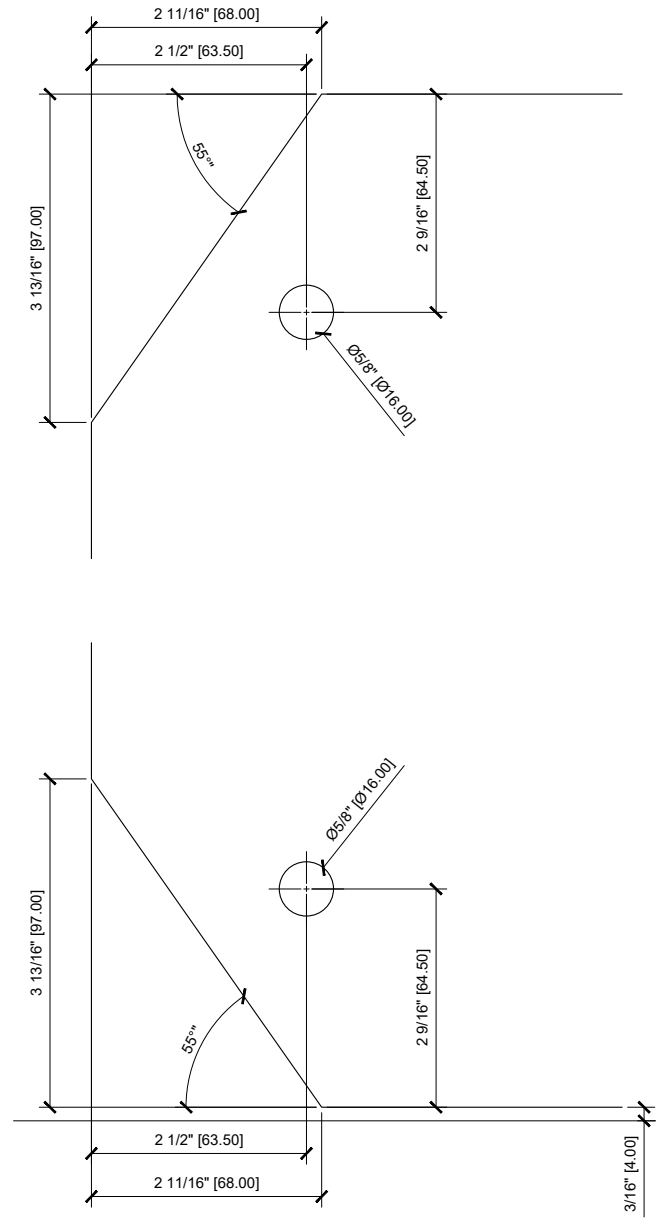

③ GLASS CUT OUT DETAIL

ARCH REF: SCALE: 1'-0"=1'-0"

Revisions By:

CRL.

Description:

CRL ZERO HINGE SYSTEM

Drawn By: AB

Date: 08/21/2024

Scale: AS NOTED

File Name:

SYS0133A_ZERO HINGE SYSTEM DRAWINGS

Sheet

2.01