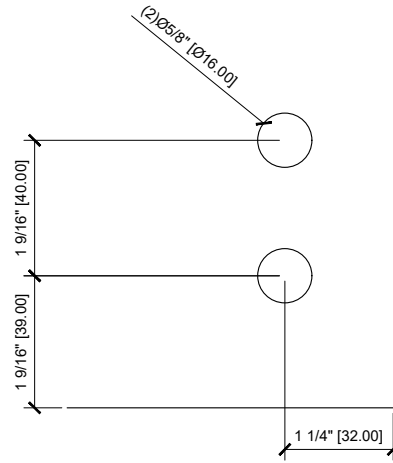

③ GLASS CUT OUT DETAIL

ARCH REF: SCALE: 1'-0"=1'-0"

① PLAN VIEW DETAIL

ARCH REF: SCALE: 1'-0"=1'-0"

② SIDE VIEW DETAIL

ARCH REF: SCALE: 1'-0"=1'-0"

① PLAN VIEW DETAIL

ARCH REF: SCALE: 1'-0"=1'-0"

③ GLASS CUT OUT DETAIL

ARCH REF: SCALE: 1'-0"=1'-0"

Revisions By:

CRL.

2503 E. Vernon Avenue, Los Angeles, CA 90058-1897
PH (800) 421-0144 FX (800) 887-7501 www.crlaurence.com

Description:

CRL ZERO HINGE SYSTEM

Drawn By: AB

Date: 08/21/2024

Scale: AS NOTED

File Name:

SYS0133A_ZERO HINGE SYSTEM DRAWINGS

Sheet

2.03

② SIDE VIEW DETAIL

ARCH REF: SCALE: 1'-0"=1'-0"

① PLAN VIEW DETAIL

ARCH REF: SCALE: 1'-0"=1'-0"

③ GLASS CUT OUT DETAIL

ARCH REF: SCALE: 1'-0"=1'-0"

Revisions By:

Description:

CRL ZERO HINGE SYSTEM