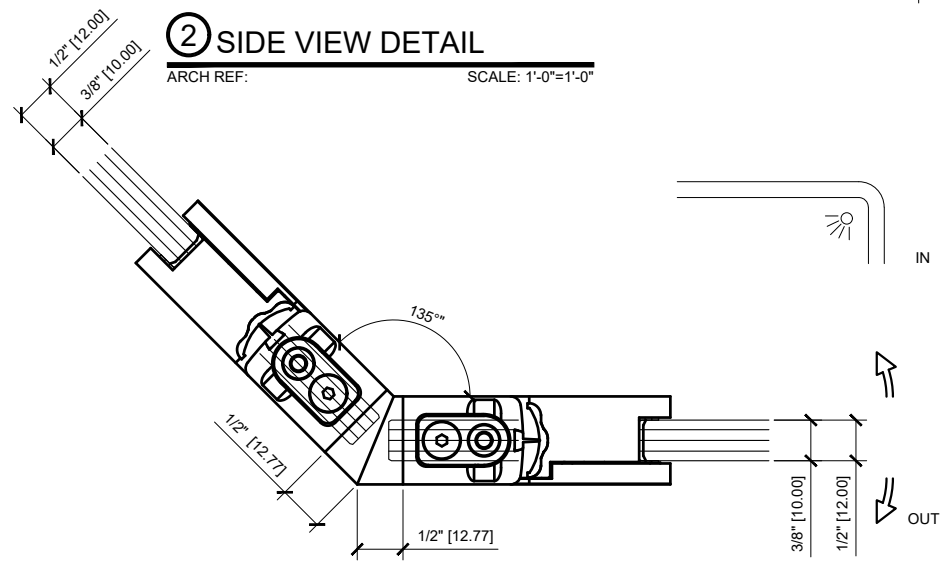

③ GLASS CUT OUT DETAIL

ARCH REF: SCALE: 1'-0"=1'-0"

① PLAN VIEW DETAIL

ARCH REF: SCALE: 1'-0"=1'-0"

② SIDE VIEW DETAIL

ARCH REF: SCALE: 1'-0"=1'-0"

① PLAN VIEW DETAIL

ARCH REF: SCALE: 1'-0"=1'-0"

③ GLASS CUT OUT DETAIL

ARCH REF: SCALE: 1'-0"=1'-0"

Revisions By:

CRL.

2503 E. Vernon Avenue, Los Angeles, CA 90058-1897
PH (800) 421-0144 FX (800) 887-7501 www.crlaurence.com

Description:

CRL ZERO HINGE SYSTEM

ARCH REF: SCALE: 1'-0"=1'-0"

① PLAN VIEW DETAIL

ARCH REF: SCALE: 1'-0"=1'-0"

③ GLASS CUT OUT DETAIL

ARCH REF: SCALE: 1'-0"=1'-0"

Revisions By:

Description:

CRL ZERO HINGE SYSTEM