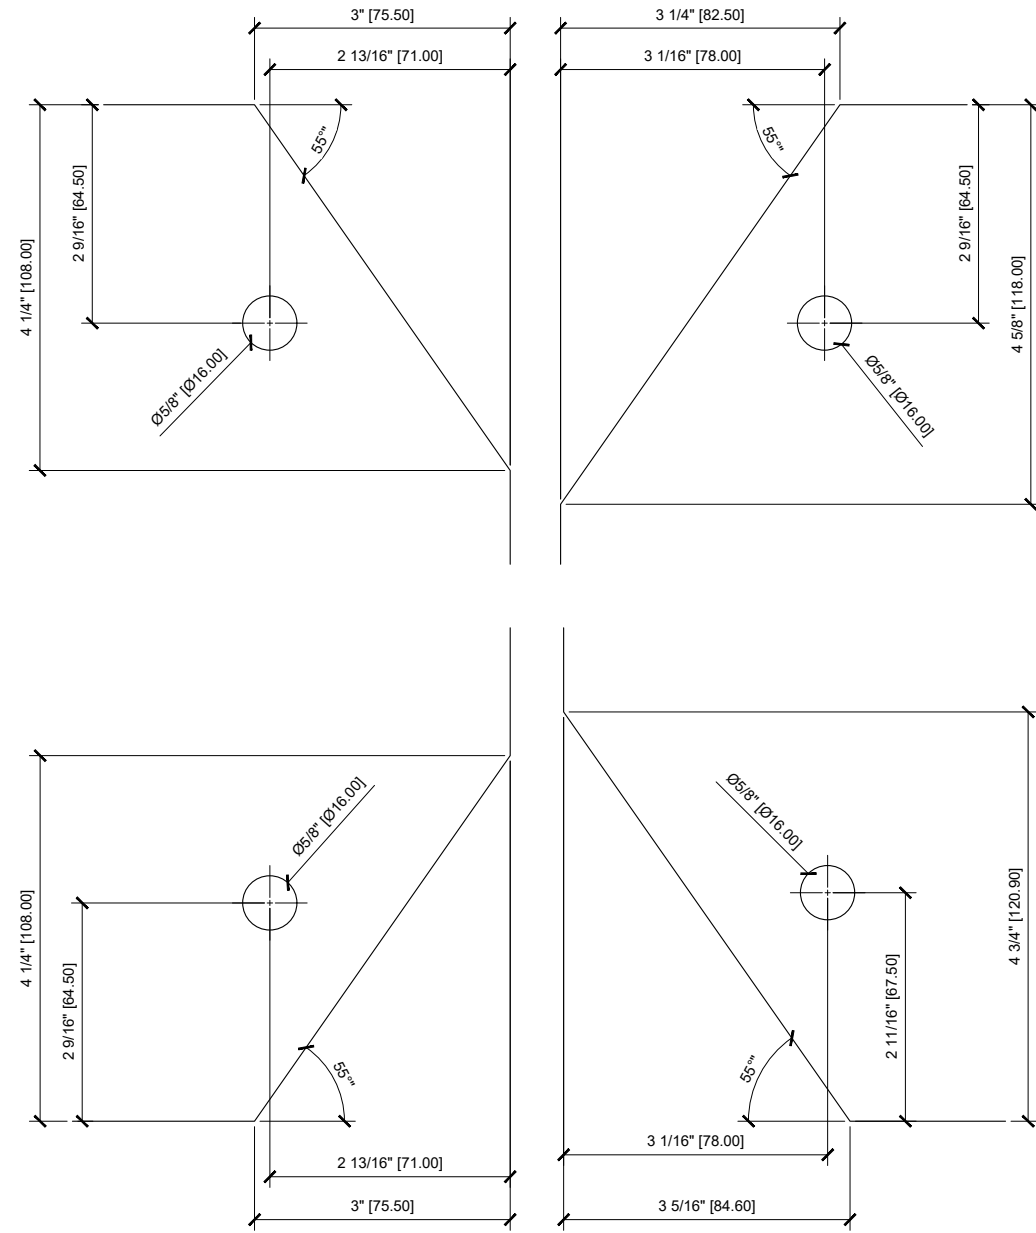

Date: 08/21/2024

Scale: AS NOTED

File Name:

SYS0133A_ZERO HINGE SYSTEM DRAWINGS

Sheet

2.02

② SIDE VIEW DETAIL

ARCH REF: SCALE: 1'-0"=1'-0"

③ GLASS CUT OUT DETAIL

ARCH REF: SCALE: 1'-0"=1'-0"

① PLAN VIEW DETAIL

ARCH REF: SCALE: 1'-0"=1'-0"

② SIDE VIEW DETAIL

ARCH REF: SCALE: 1'-0"=1'-0"

① PLAN VIEW DETAIL

ARCH REF: SCALE: 1'-0"=1'-0"

③ GLASS CUT OUT DETAIL

ARCH REF: SCALE: 1'-0"=1'-0"

Revisions By:

CRL.

2503 E. Vernon Avenue, Los Angeles, CA 90058-1897
PH (800) 421-0144 FX (800) 887-7501 www.crlaurence.com

Description:

CRL ZERO HINGE SYSTEM

ARCH REF: SCALE: 1'-0"=1'-0"

① PLAN VIEW DETAIL

ARCH REF: SCALE: 1'-0"=1'-0"

③ GLASS CUT OUT DETAIL

ARCH REF: SCALE: 1'-0"=1'-0"

Revisions By:

Description:

CRL ZERO HINGE SYSTEM