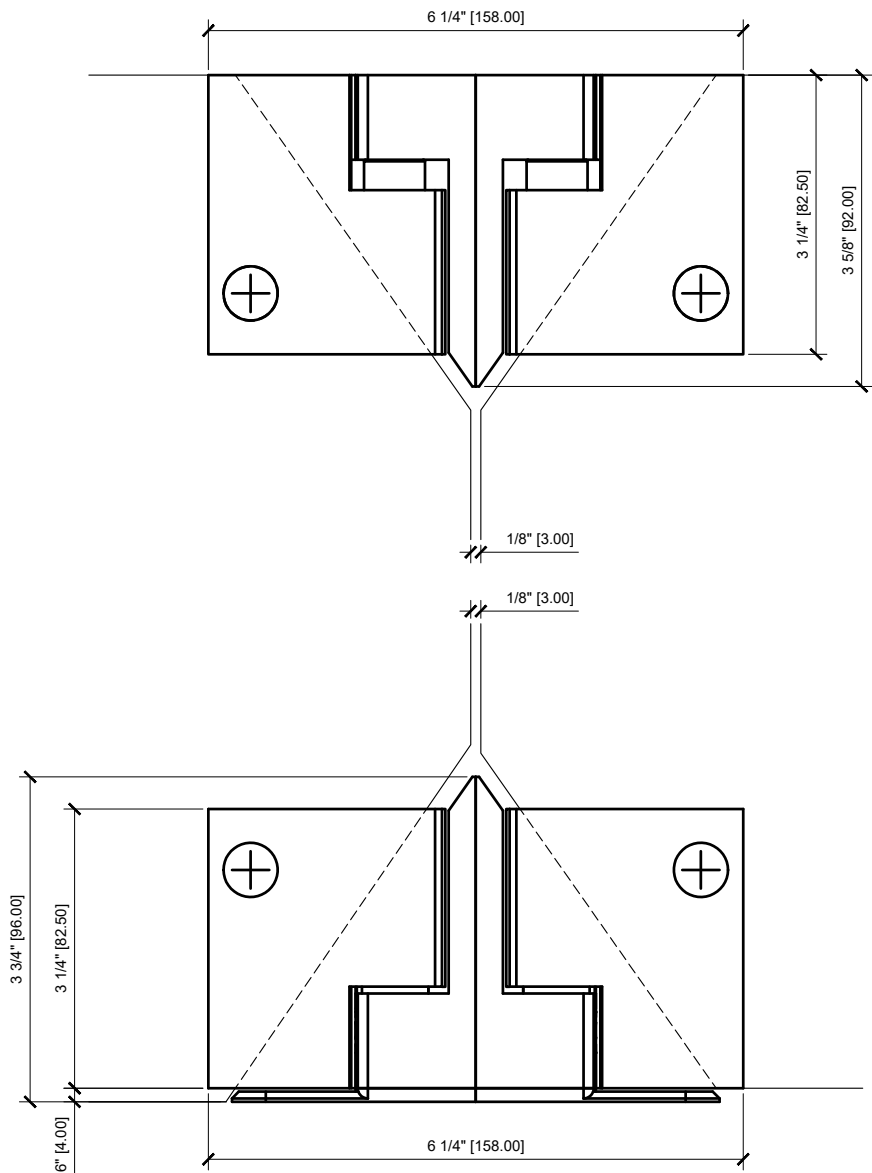

Revisions By:

CRL.

Description:

CRL ZERO HINGE SYSTEM

Drawn By: AB

Date: 08/21/2024

Scale: AS NOTED

File Name:

SYS0133A_ZERO HINGE SYSTEM DRAWINGS

Sheet

2.02

② SIDE VIEW DETAIL

ARCH REF: SCALE: 1'-0"=1'-0"