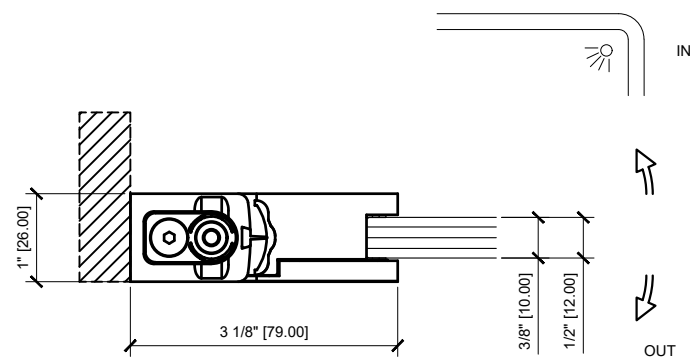

① PLAN VIEW DETAIL

ARCH REF: SCALE: 1'-0"=1'-0"