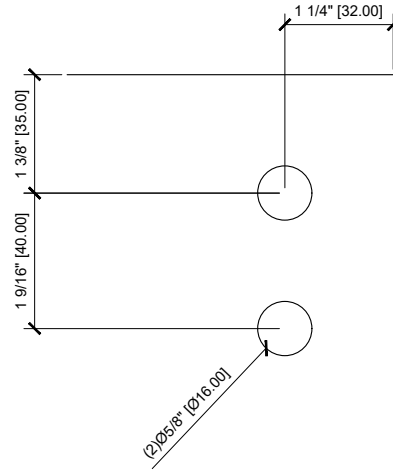

③ GLASS CUT OUT DETAIL

ARCH REF: SCALE: 1'-0"=1'-0"

① PLAN VIEW DETAIL

ARCH REF: SCALE: 1'-0"=1'-0"

② SIDE VIEW DETAIL

ARCH REF: SCALE: 1'-0"=1'-0"

① PLAN VIEW DETAIL

ARCH REF: SCALE: 1'-0"=1'-0"

③ GLASS CUT OUT DETAIL

ARCH REF: SCALE: 1'-0"=1'-0"

Revisions By:

CRL.

2503 E. Vernon Avenue, Los Angeles, CA 90058-1897
PH (800) 421-0144 FX (800) 887-7501 www.crlaurence.com

Description:

CRL ZERO HINGE SYSTEM

Drawn By: AB

Date: 08/21/2024

Scale: AS NOTED

File Name:

SYS0133A_ZERO HINGE SYSTEM DRAWINGS

Sheet

2.03

② SIDE VIEW DETAIL

ARCH REF: SCALE: 1'-0"=1'-0"

① PLAN VIEW DETAIL

ARCH REF: SCALE: 1'-0"=1'-0"

③ GLASS CUT OUT DETAIL

ARCH REF: SCALE: 1'-0"=1'-0"

Revisions By:

Description:

CRL ZERO HINGE SYSTEM