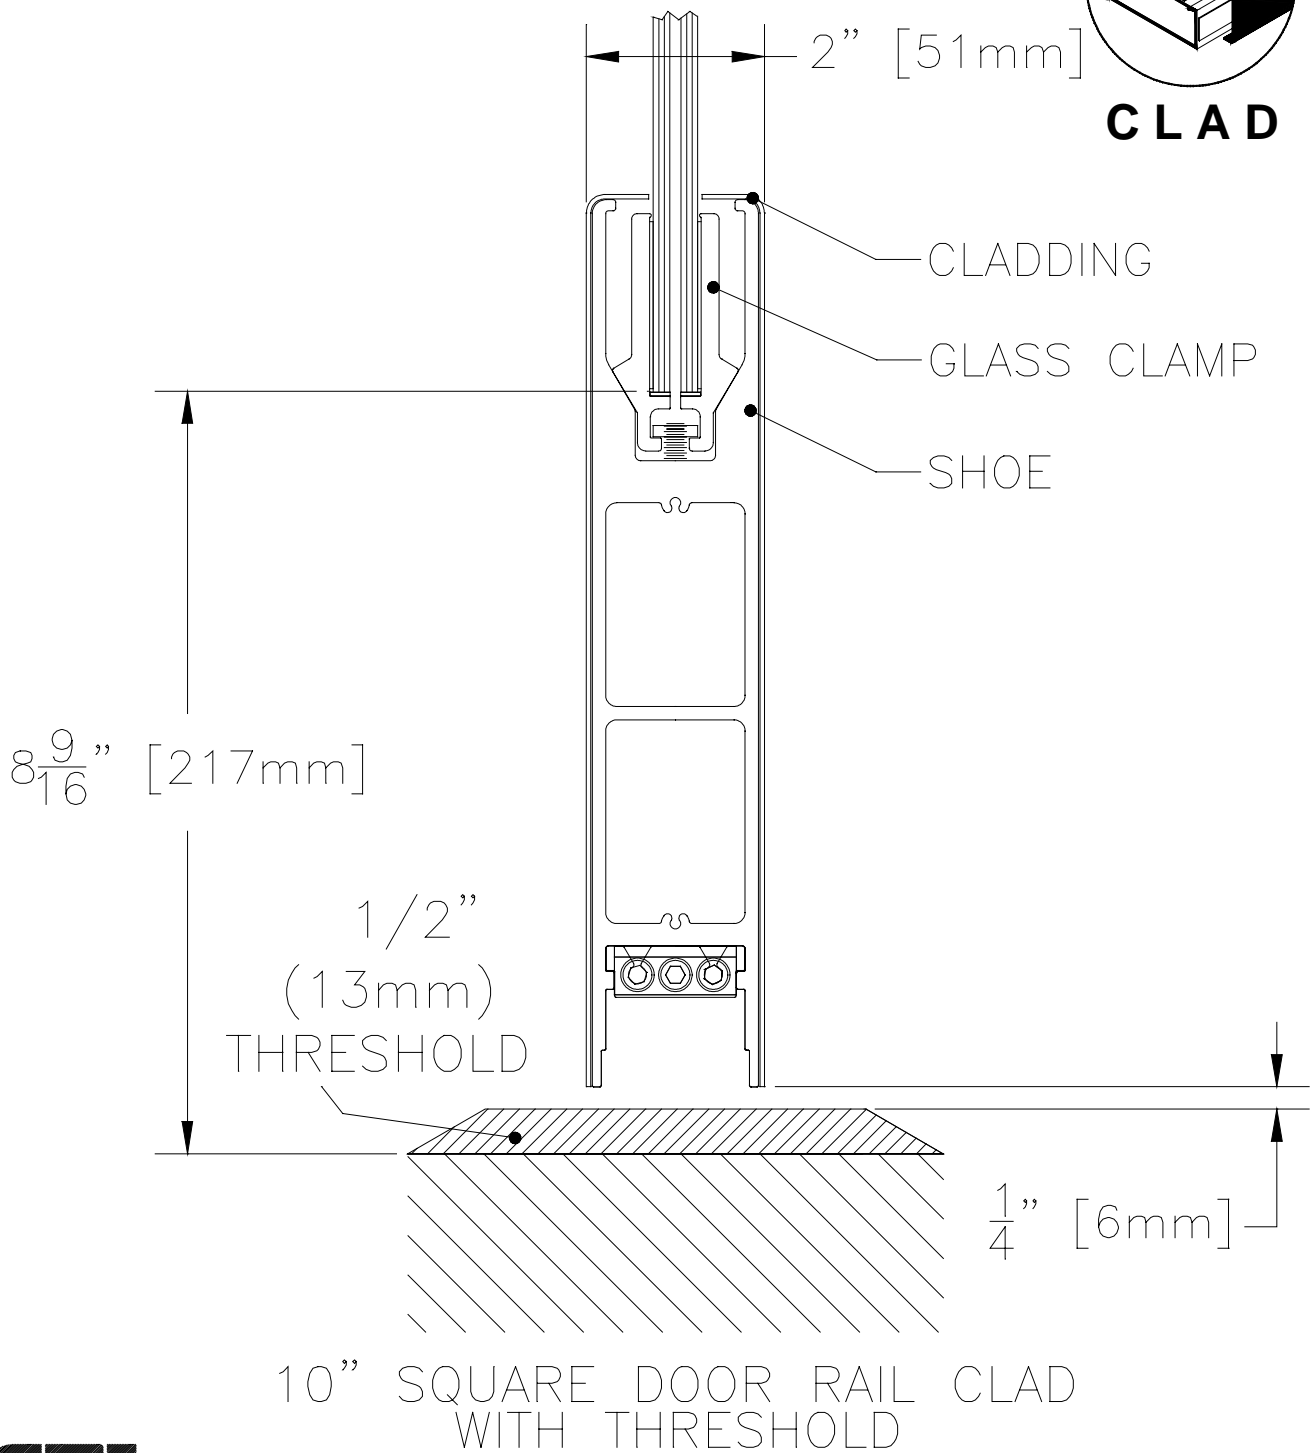

CLAD

CRL DOOR RAIL SYSTEM

C.R. Laurence Architectural Products

Phone Orders (800) 421-6144

Fax Orders (800) 262-3299

WWW.CRLAURENCE.COM

Patent Pending

10SDRCTH