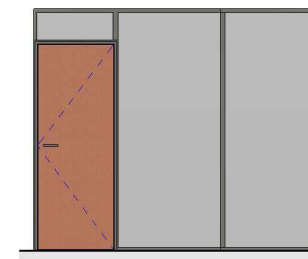

Visually, Fallbrook XL is designed with a low-profile door frame and vertical extrusions, which sets it apart from traditional framed partition systems. This leads to greater visibility and daylight diffusion.

Features & Benefits

- Utilizes dual glazing to mitigate sound
- Low-profile 1-7/8" framing
- STC 42 rating for fixed glazing
- Front load, dry-glazed system
- Maximum door height: 10 feet
- Maximum door width: 36"
- Compatible with wood or glass pivot doors
- For use with laminated or monolithic glass

7 Fallbrook XL Glass Door with 2 side panel

8 Fallbrook XL Glass Door with fanlight and 2 side panel

9 Fallbrook XL Wooden Door

10 Fallbrook XL Wooden Door with fanlight

11 Fallbrook XL Wooden Door with side panel