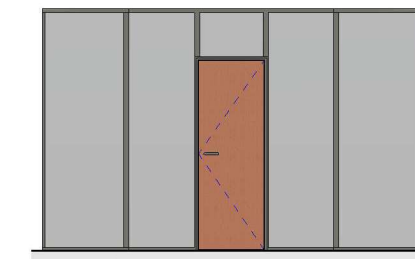

14 Fallbrook XL Wooden Door with 2 side panel

Fallbrook XL Interior Partition System