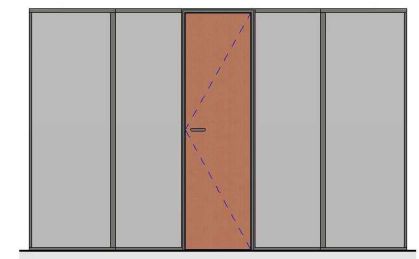

13 Fallbrook XL Wooden Door with fanlight and 2 side panel