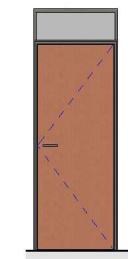

Features & Benefits

- Utilizes dual glazing to mitigate sound
- Low-profile 1-7/8" framing
- STC 42 rating for fixed glazing
- Front load, dry-glazed system
- Maximum door height: 10 feet
- Maximum door width: 36"
- Compatible with wood or glass pivot doors
- For use with laminated or monolithic glass

1 Fallbrook XL NY Grid System

2 Fallbrook XL Glass Wall

3 Fallbrook XL Glass Door

4 Fallbrook XL Glass Door with fanlight

5 Fallbrook XL Glass Door with side panel

6 Fallbrook XL Glass Door with fanlight and side panel

7 Fallbrook XL Glass Door with 2 side panel

8 Fallbrook XL Glass Door with fanlight and 2 side panel

9 Fallbrook XL Wooden Door

10 Fallbrook XL Wooden Door with fanlight

11 Fallbrook XL Wooden Door with side panel