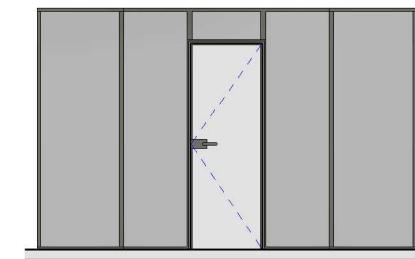

8 Fallbrook XL Glass Door with fanlight and 2 side panel