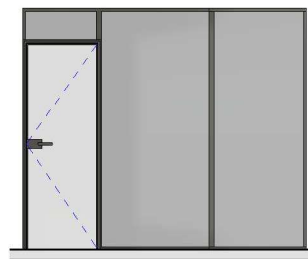

Fallbrook XL Door Frame Profiles

Door Jamb/Header at Sidelite/Transom

Door Jamb/Header

Glass door: 3/8-1/2" | 10-12 mm
 Glass side panel: 13/16-1/8" | 20-28 mm
 Stock finishes: matte black, satin anodized
 Gasket: TPE in gray or black

Visually, Fallbrook XL is designed with a low-profile door frame and vertical extrusions, which sets it apart from traditional framed partition systems. This leads to greater visibility and daylight diffusion.

Features & Benefits

- Utilizes dual glazing to mitigate sound
- Low-profile 1-7/8" framing
- STC 42 rating for fixed glazing
- Front load, dry-glazed system
- Maximum door height: 10 feet
- Maximum door width: 36"
- Compatible with wood or glass pivot doors
- For use with laminated or monolithic glass

1 Fallbrook XL NY Grid System

2 Fallbrook XL Glass Wall

3 Fallbrook XL Glass Door

4 Fallbrook XL Glass Door with fanlight

5 Fallbrook XL Glass Door with side panel

6 Fallbrook XL Glass Door with fanlight and side panel