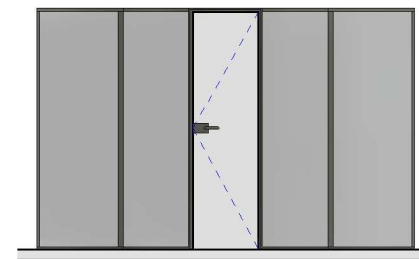

Visually, Fallbrook XL is designed with a low-profile door frame and vertical extrusions, which sets it apart from traditional framed partition systems. This leads to greater visibility and daylight diffusion.

Features & Benefits

- Utilizes dual glazing to mitigate sound
- Low-profile 1-7/8" framing
- STC 42 rating for fixed glazing
- Front load, dry-glazed system
- Maximum door height: 10 feet
- Maximum door width: 36"
- Compatible with wood or glass pivot doors
- For use with laminated or monolithic glass

1 Fallbrook XL NY Grid System

2 Fallbrook XL Glass Wall

3 Fallbrook XL Glass Door

4 Fallbrook XL Glass Door with fanlight

5 Fallbrook XL Glass Door with side panel

6 Fallbrook XL Glass Door with fanlight and side panel