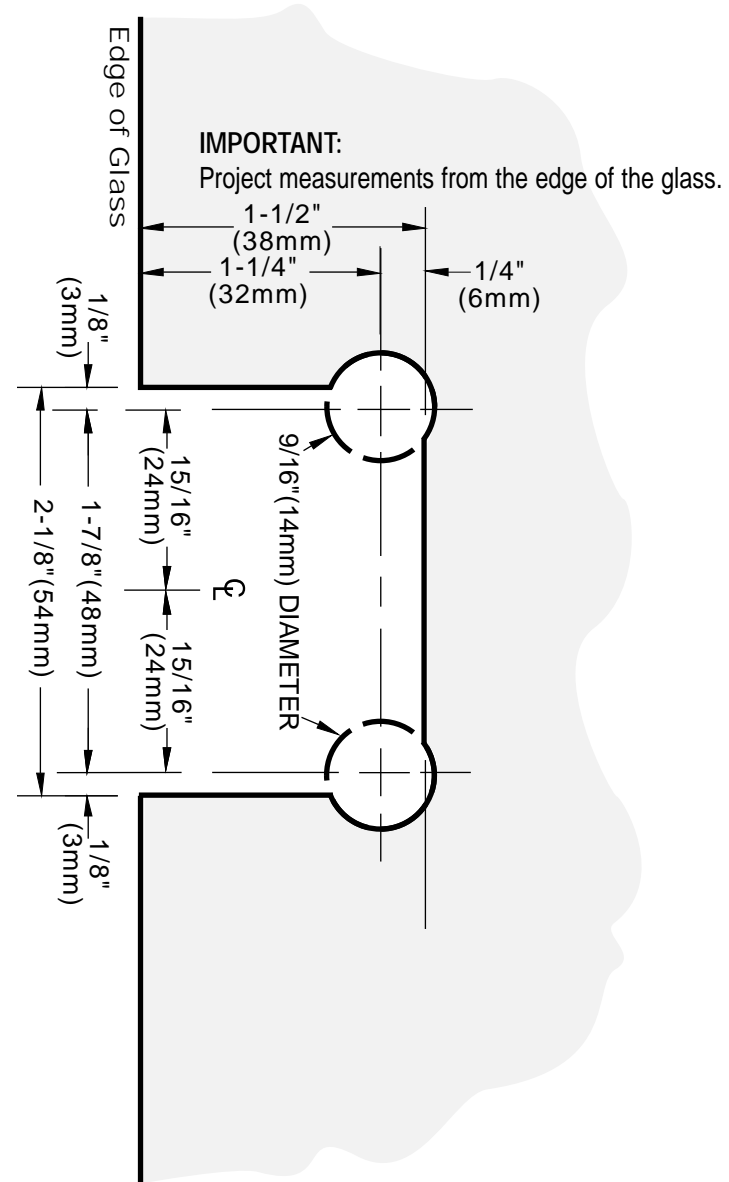

C.R. LAURENCE CO., INC.
PROFESSIONAL QUALITY

TRIANON

180° Glass-to-Glass Hinge
CAT No. TR1180