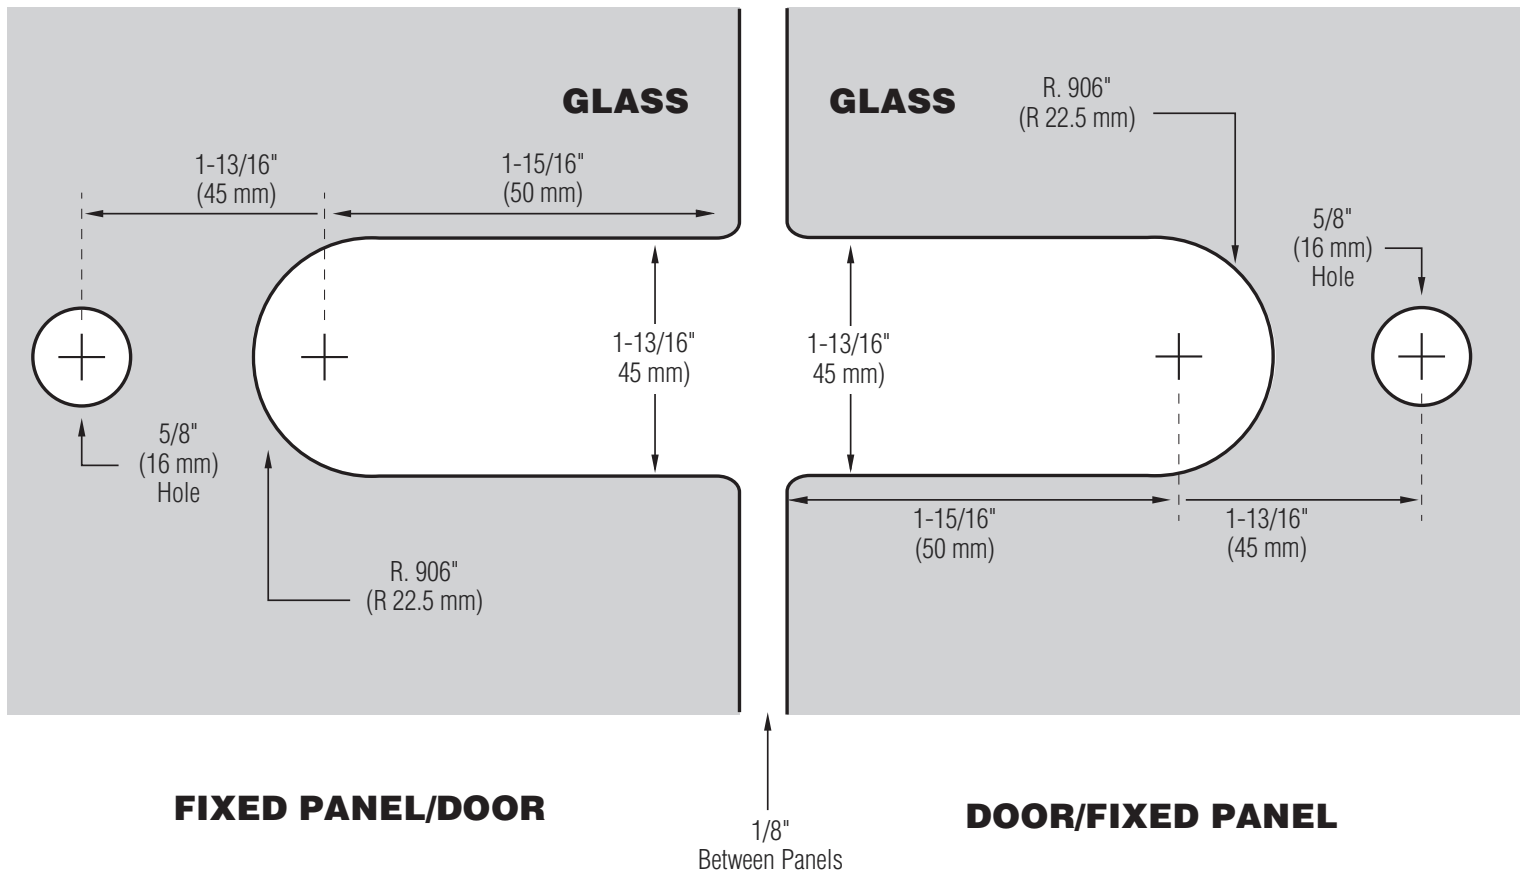

## CROWN SERIES

180° GLASS TO GLASS HINGE NOTCH

H-C180GTG

**NOTE:** DRAWINGS NOT TO SCALE.

REVISION DATE 08/15

**ushorizon.com**

28539 INDUSTRY DRIVE, VALENCIA, CA 91355

Toll Free Phone: (877) 728-3874 Toll Free Fax: (888) 440-9567