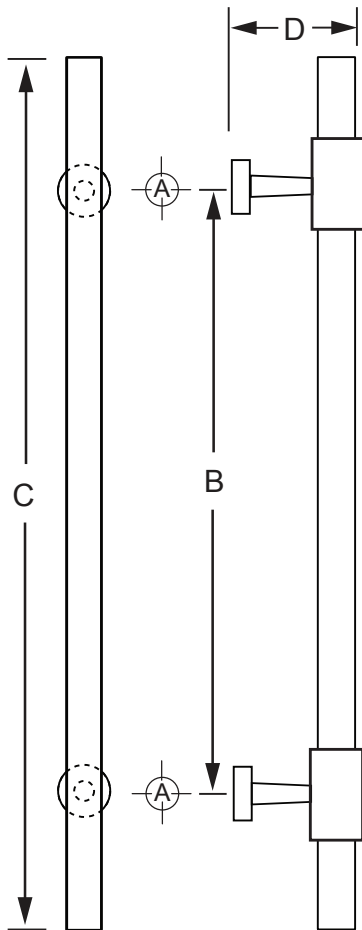

# CRL ALUMINUM DOOR MOUNTED STANDARD PULL HANDLES

## CRL 27" OVERALL LENGTH GLASS MOUNTED LADDER STYLE PULL HANDLE WITH ACRYLIC FULL INSERTS

CAT. NO.  
CB18X18

### INCLUDED MOUNTING HARDWARE

M8-1.25 Back-to-Back  
Glass Door Mount Shown

### ADD TO CAT. NO. FOR FINISH

BR = POLISHED BRASS

PS = POLISHED STAINLESS

Hole Size: A		B	C	D
Glass 5/8" (16 mm)	Wood/Aluminum 5/16" (8 mm)	18" (457 mm)	27" (685 mm)	2-3/4" (69.8 mm)

Mounting Options	Glass 3/8"-3/4" (10-19 mm)	Wood/Aluminum up to 1-3/4" (45 mm)
Mounting Hardware	Included	Included