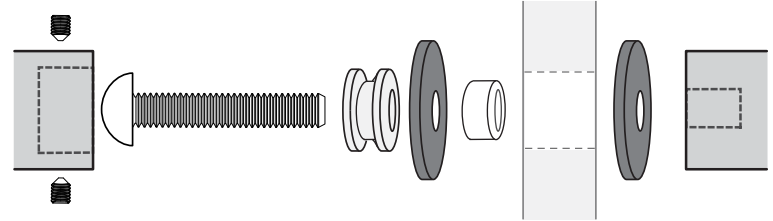

INCLUDED MOUNTING HARDWARE

M8-1.25 Back-to-Back
Glass Door Mount Shown