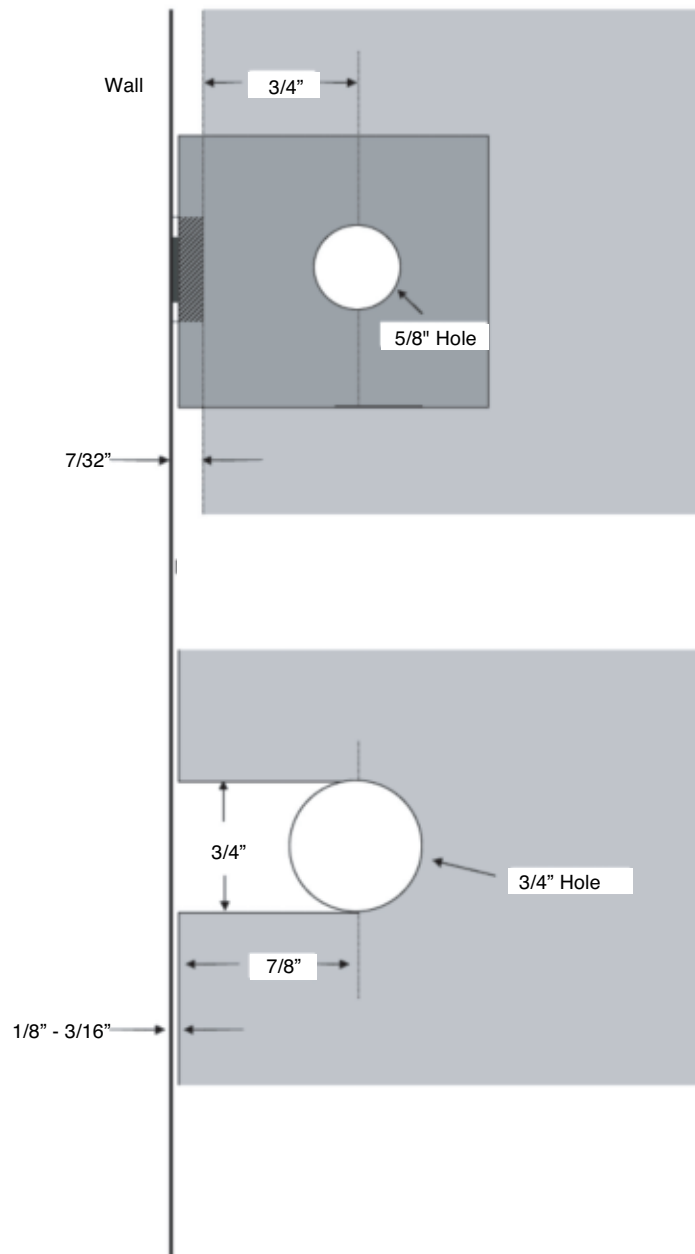

SHORIZON®

MOVABLE TRANSOM CLIP - GLASS TO WALL

C-MTGTW

C-PMTGTW

NOTE: DRAWINGS NOT TO SCALE.

REVISION DATE 08/15

ushorizon.com

28539 INDUSTRY DRIVE, VALENCIA, CA 91355