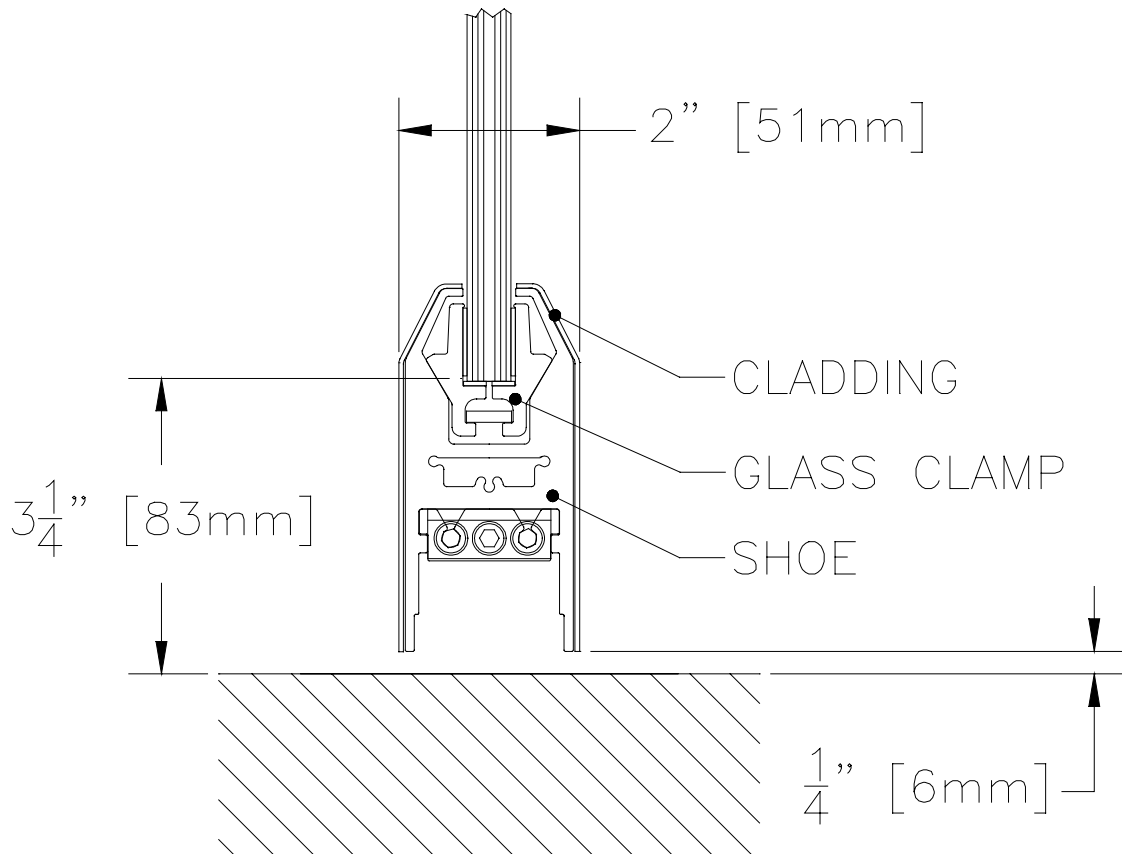

CLAD

4" TAPERED DOOR RAIL CLAD

GNL DOOR RAIL SYSTEM

C.R. Laurence Architectural Products

Phone Orders (800) 421-6144

Fax Orders (800) 262-3299

WWW.CRLAURENCE.COM

Patent Pending