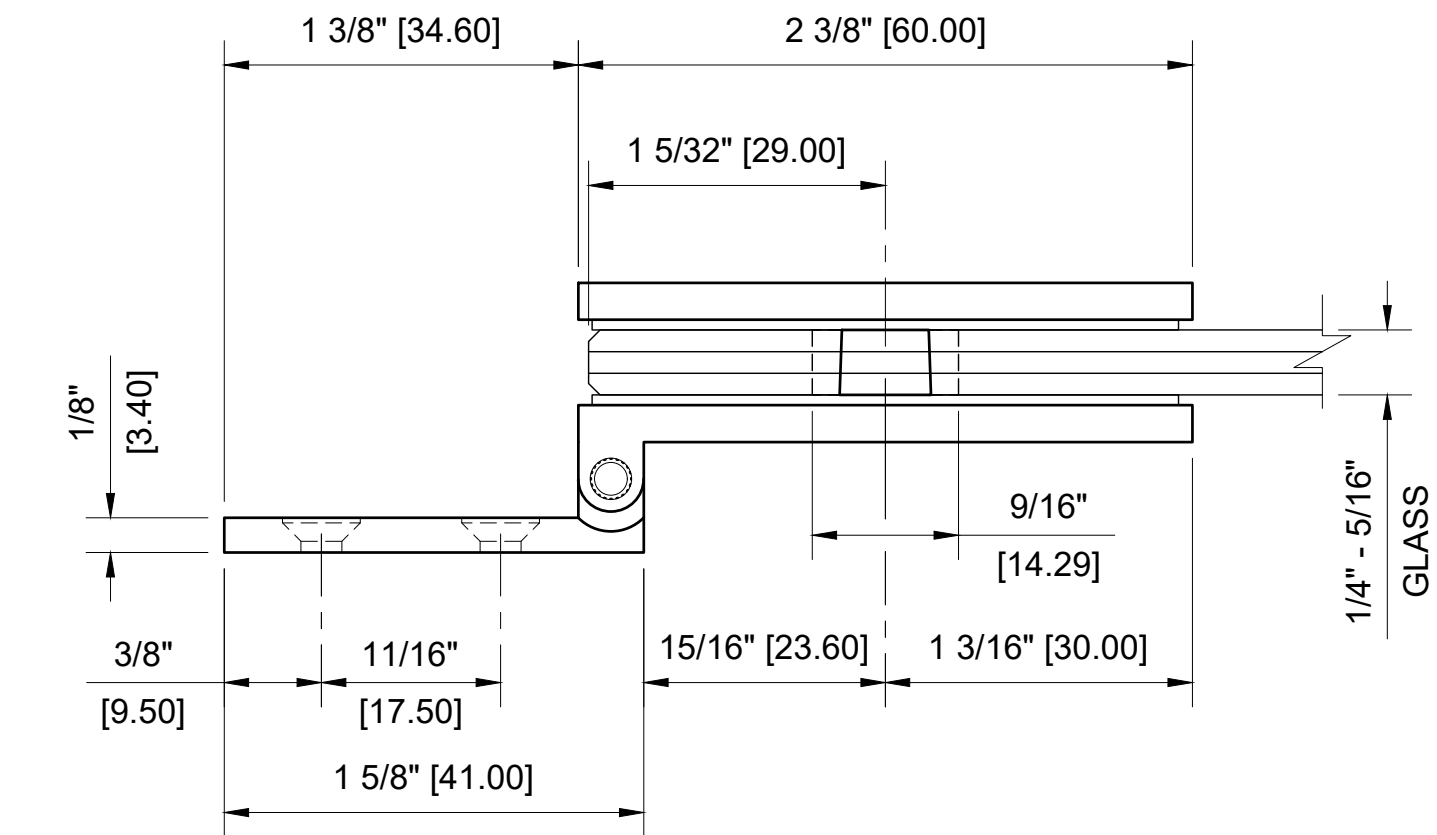

1/4" (6mm) GLASS:  
 5/16" (8mm) GLASS:

CRL - EH84 POLISHED CHROME LIGHT DUTY SQUARE CORNER STYLE HINGE FOR 1/4" - 5/16" GLASS

DATE: 5-20-2020  
 SCALE: 1'-0"=1'-0"  
 DRAWN BY: VM

DESCRIPTION: CRL - EH84 CHROME  
 LIGHT DUTY FRAMELESS SHOWER DOOR HINGE  
 SQUARE CORNER STYLE