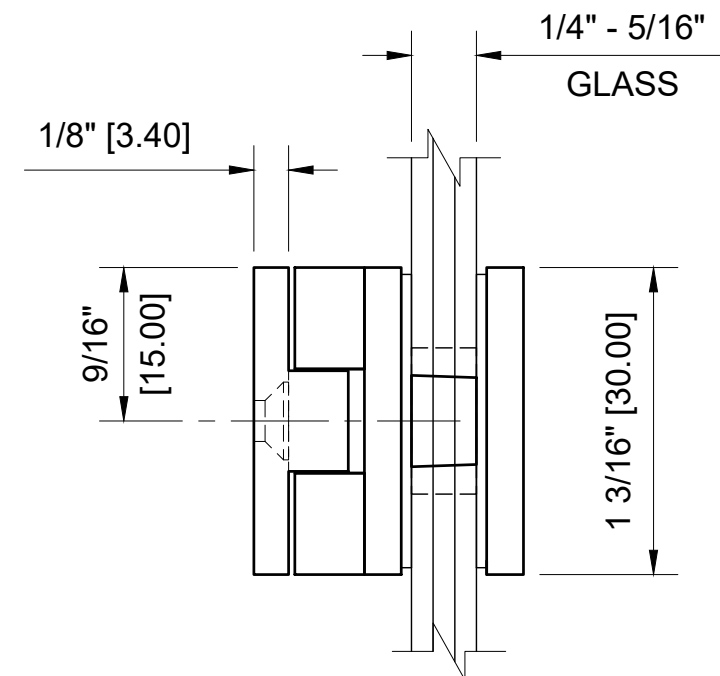

1/4" (6mm) GLASS:  
 5/16" (8mm) GLASS:

CRL - EH84 POLISHED CHROME LIGHT DUTY SQUARE CORNER STYLE HINGE FOR 1/4" - 5/16" GLASS

DATE: 5-20-2020  
 SCALE: 1'-0"=1'-0"  
 DRAWN BY: VM

DESCRIPTION: CRL - EH84 CHROME  
 LIGHT DUTY FRAMELESS SHOWER DOOR HINGE  
 SQUARE CORNER STYLE