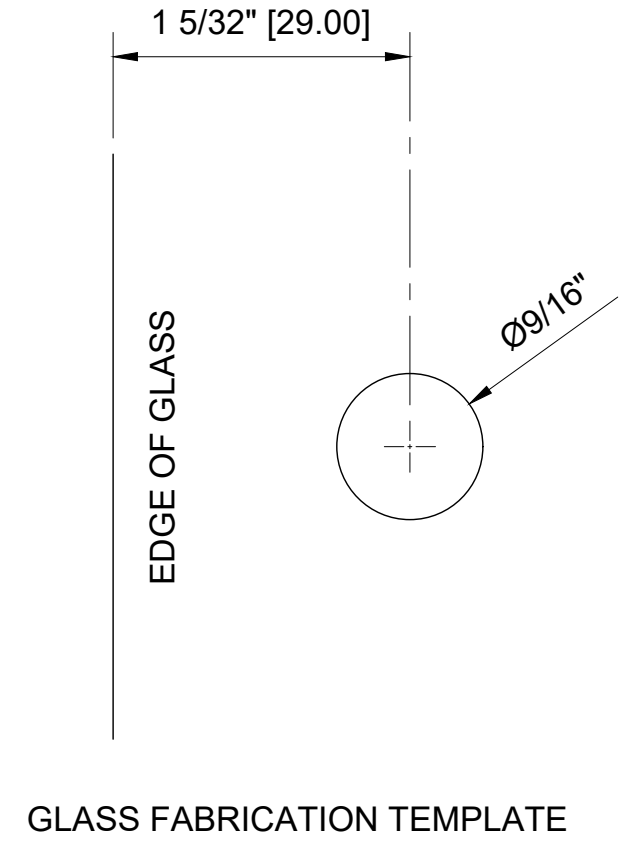

1/4" (6mm) GLASS:  
 5/16" (8mm) GLASS:

CRL - EH84 POLISHED CHROME LIGHT DUTY SQUARE CORNER STYLE HINGE FOR 1/4" - 5/16" GLASS

DATE: 5-20-2020  
 SCALE: 1'-0"=1'-0"  
 DRAWN BY: VM

DESCRIPTION: CRL - EH84 CHROME  
 LIGHT DUTY FRAMELESS SHOWER DOOR HINGE  
 SQUARE CORNER STYLE