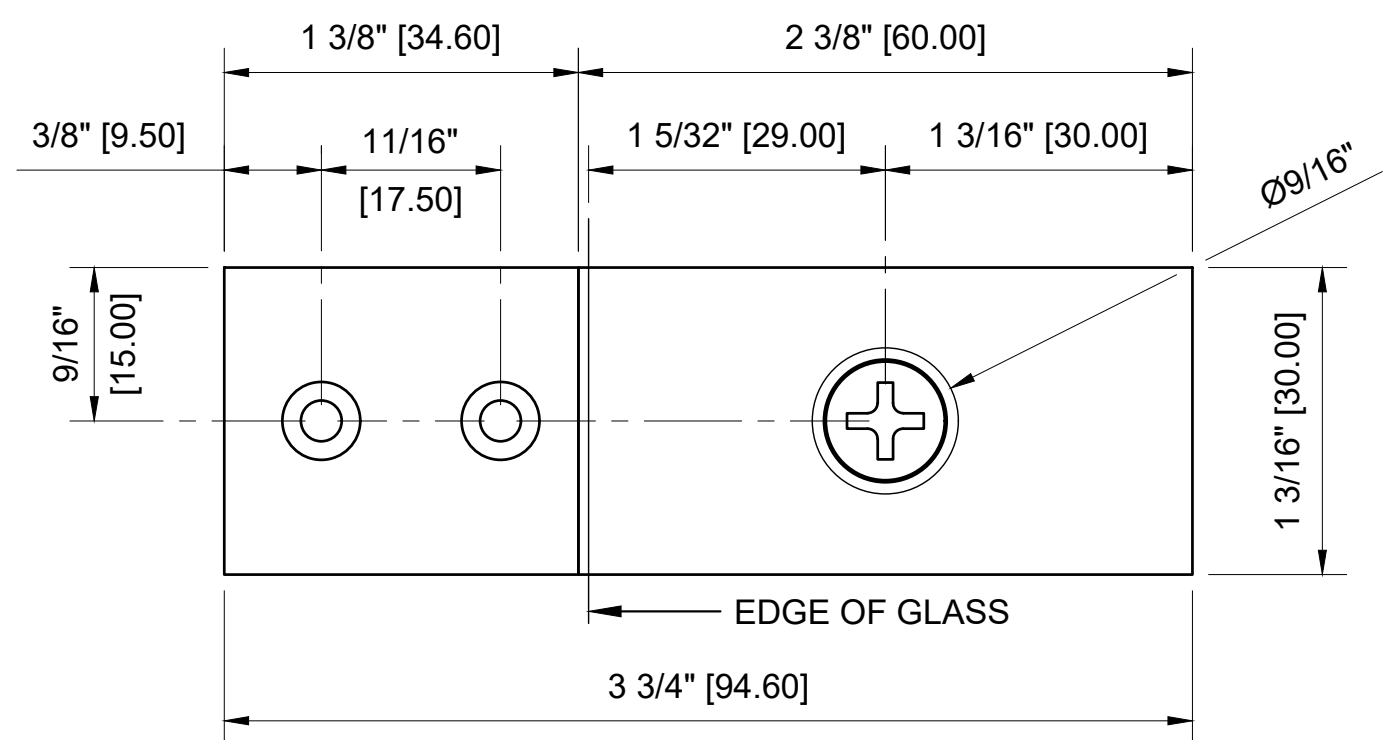

1/4" (6mm) GLASS:  
 5/16" (8mm) GLASS:

CRL - EH84 POLISHED CHROME LIGHT DUTY SQUARE CORNER STYLE HINGE FOR 1/4" - 5/16" GLASS

DATE: 5-20-2020  
 SCALE: 1'-0"=1'-0"  
 DRAWN BY: VM

DESCRIPTION: CRL - EH84 CHROME  
 LIGHT DUTY FRAMELESS SHOWER DOOR HINGE  
 SQUARE CORNER STYLE