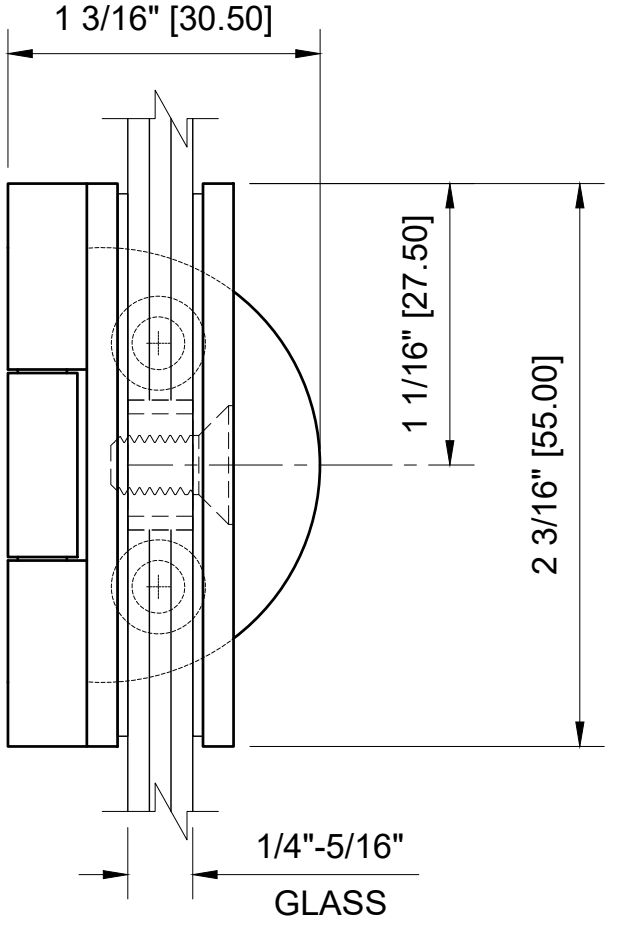

5/16" (8mm) GLASS:
 1/4" (6mm) GLASS:

GLASS FABRICATION TEMPLATE

CRL - EH184 HALF ROUND LIGHT DUTY FRAMELESS SHOWER DOOR HINGE FOR 1/4" - 5/16" GLASS

DATE: 7-22-2020
 SCALE: 1'-0"=1'-0"
 DRAWN BY: VM

DESCRIPTION: CRL - EH184 CHROME
 CTS
 HALF ROUND STYLE LIGHT DUTY FRAMELESS
 SHOWER DOOR HINGE WALL MOUNT