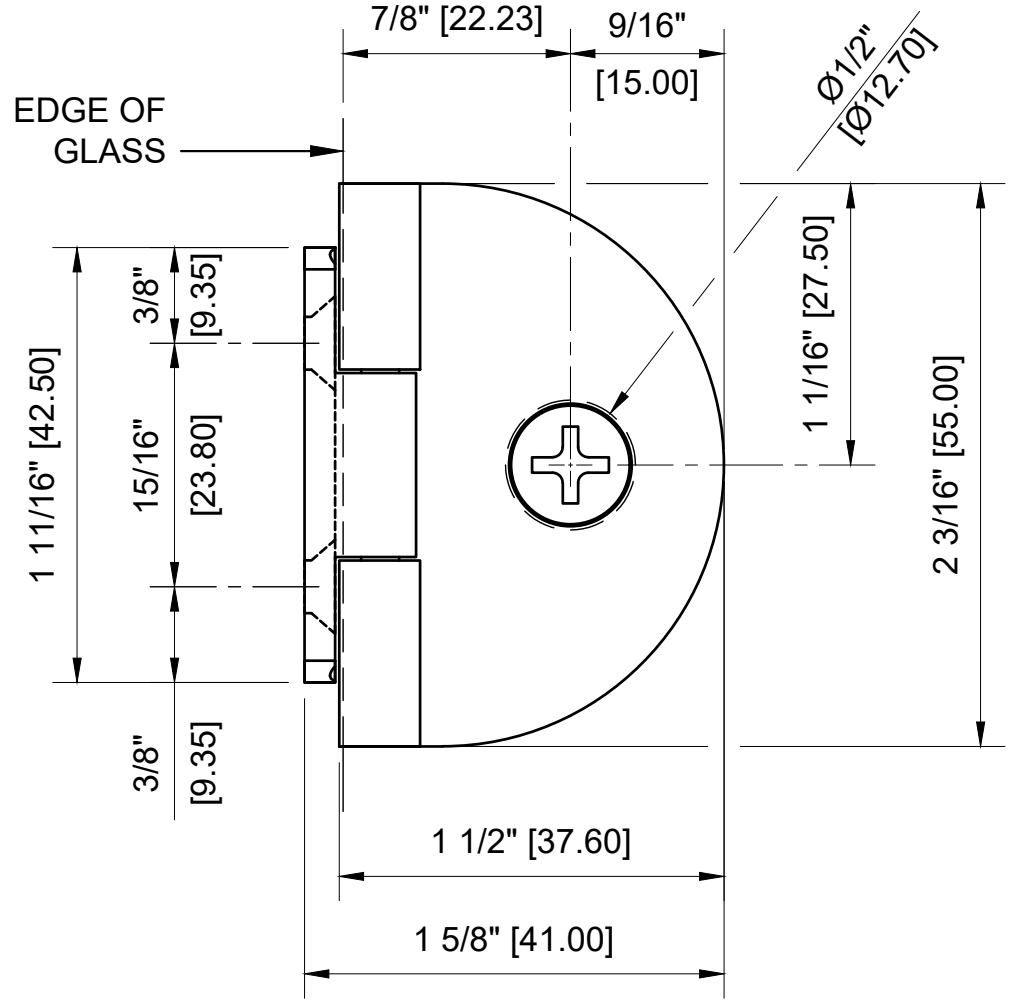

5/16" (8mm) GLASS:
 1/4" (6mm) GLASS:

GLASS FABRICATION TEMPLATE

CRL - EH184 HALF ROUND LIGHT DUTY FRAMELESS SHOWER DOOR HINGE FOR 1/4" - 5/16" GLASS

DATE: 7-22-2020
 SCALE: 1'-0"=1'-0"
 DRAWN BY: VM

DESCRIPTION: CRL - EH184 CHROME
 CTS
 HALF ROUND STYLE LIGHT DUTY FRAMELESS
 SHOWER DOOR HINGE WALL MOUNT