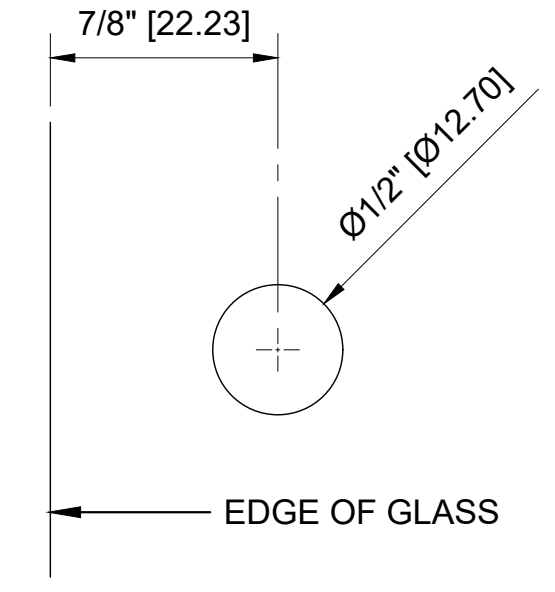

5/16" (8mm) GLASS:
 1/4" (6mm) GLASS:

GLASS FABRICATION TEMPLATE

CRL - EH184 HALF ROUND LIGHT DUTY FRAMELESS SHOWER DOOR HINGE FOR 1/4" - 5/16" GLASS

DATE: 7-22-2020
 SCALE: 1'-0"=1'-0"
 DRAWN BY: VM

DESCRIPTION: CRL - EH184 CHROME
 CTS
 HALF ROUND STYLE LIGHT DUTY FRAMELESS
 SHOWER DOOR HINGE WALL MOUNT