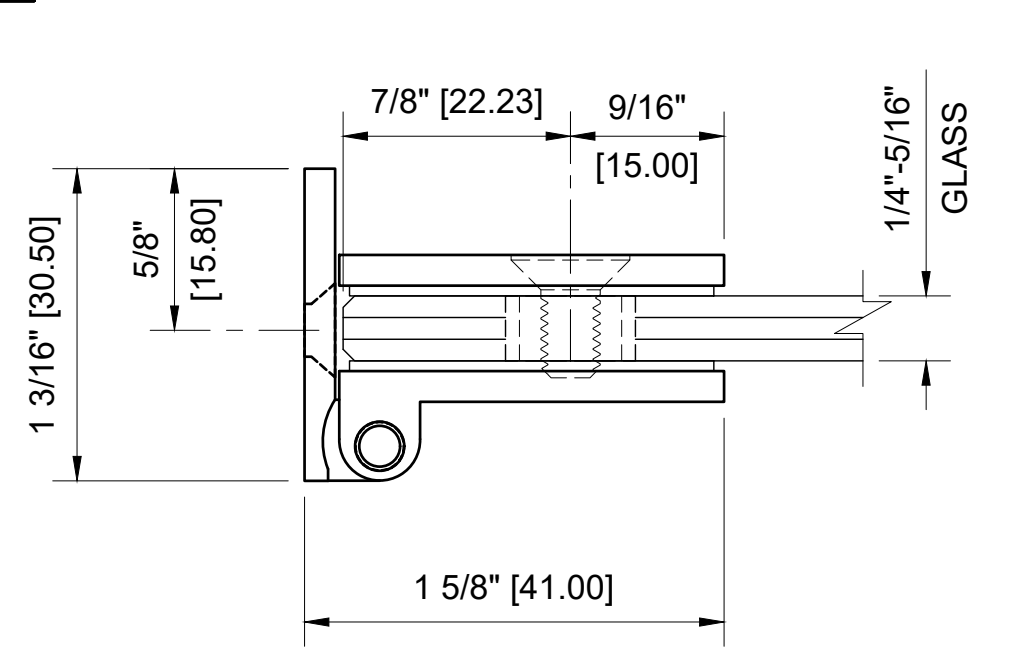

5/16" (8mm) GLASS:
 1/4" (6mm) GLASS:

GLASS FABRICATION TEMPLATE

CRL - EH184 HALF ROUND LIGHT DUTY FRAMELESS SHOWER DOOR HINGE FOR 1/4" - 5/16" GLASS

DATE: 7-22-2020
 SCALE: 1'-0"=1'-0"
 DRAWN BY: VM

DESCRIPTION: CRL - EH184 CHROME
 CTS
 HALF ROUND STYLE LIGHT DUTY FRAMELESS
 SHOWER DOOR HINGE WALL MOUNT