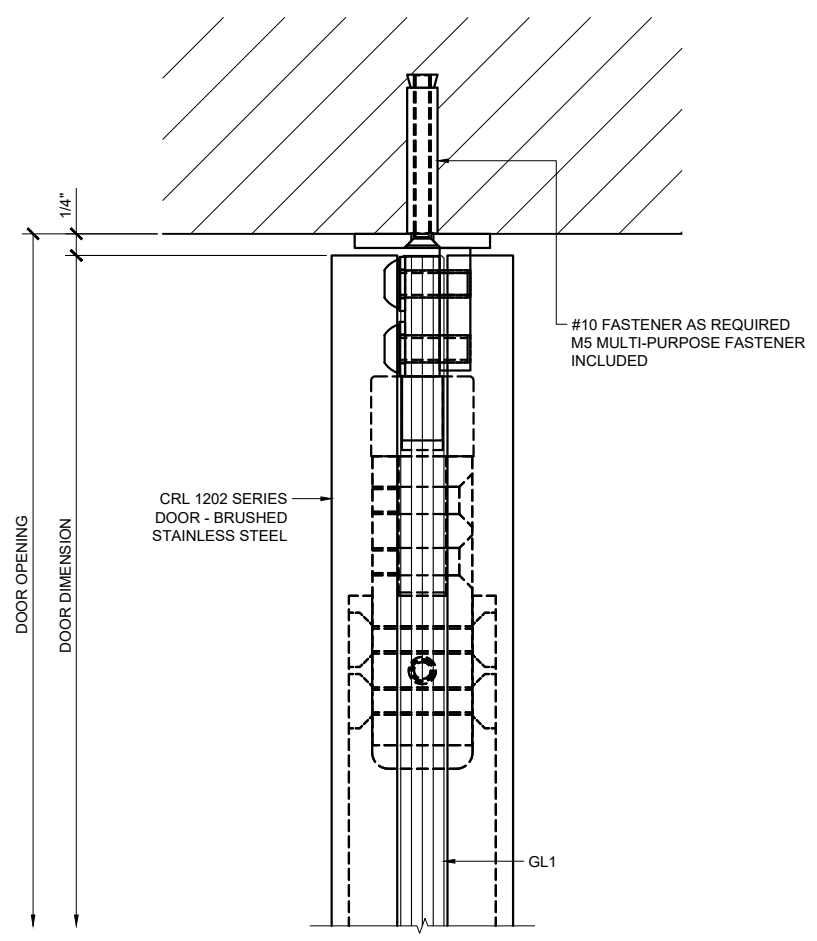

1202 SERIES SWINGING DOUBLE GLASS DOOR AND SINGLE GLASS DOOR

① PLAN
ARCH REF: 1"=1'-0"

③ PLAN
ARCH REF: 1"=1'-0"

② ELEVATION
ARCH REF: 1"=1'-0"

④ ELEVATION
ARCH REF: 1"=1'-0"

⑤ DOOR SECTION
ARCH REF: 1"=1'-0"

Sheet

1.01

Revisions By:

CRL

2903 E. Vanowen Avenue, Los Angeles, CA 90058-1807
PH (800)-421-6144 FX 800-587-7501 www.crlaer.com

Description:
1202 SERIES SWINGING
DOUBLE GLASS DOOR
SINGLE GLASS DOOR

Drawn By: AAD
Date: 10/21/15
Scale: AS NOTED
File Name: 1-1202 Series
Double Glass Door And Single Glass Door

Sheet
2.01

① DOOR HEAD DETAIL
ARCH REF: 1'-0"=1'-0"

② DOOR SILL DETAIL
ARCH REF: 1'-0"=1'-0"

Revisions By:

CRL

2903 E. Vanowen Avenue, Los Angeles, CA 90058-1807
PH (800)-421-6144 FX 800-587-7501 www.crlusa.com

Description:
1202 SERIES SWINGING
DOUBLE GLASS DOOR
SINGLE GLASS DOOR

Drawn By: AAD
Date: 10/21/15
Scale: AS NOTED
File Name: 1-1202 Series
Double Glass Door And Single Glass Door

Sheet

3.01

① DOOR PIVOT POST SECTION DETAIL
ARCH REF: 1'-0"=1'-0"