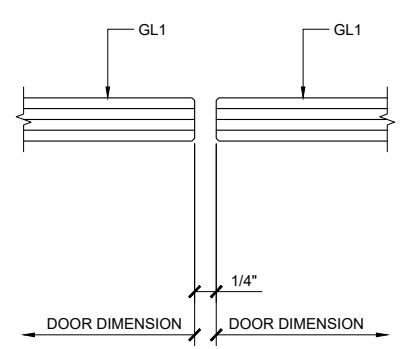

Sheet

1.01

Revisions By:

CRL

2903 E. Vanowen Avenue, Los Angeles, CA 90058-1807
PH (800)-421-6144 FX 800-587-7501 www.crlaer.com

Description:
1202 SERIES SWINGING
DOUBLE GLASS DOOR
SINGLE GLASS DOOR

Drawn By: AAD
Date: 10/21/15
Scale: AS NOTED
File Name: 1-1202 Series
Double Glass Door And Single Glass Door

Sheet
2.01

① DOOR HEAD DETAIL
ARCH REF: 1'-0"=1'-0"

② DOOR SILL DETAIL
ARCH REF: 1'-0"=1'-0"

Revisions By:

CRL

2903 E. Vanowen Avenue, Los Angeles, CA 90058-1807
PH (800)-421-6144 FX 800-587-7501 www.crlusa.com

Description:
1202 SERIES SWINGING
DOUBLE GLASS DOOR
SINGLE GLASS DOOR

Drawn By: AAD
Date: 10/21/15
Scale: AS NOTED
File Name: 1-1202 Series
Double Glass Door And Single Glass Door

Sheet

3.01

① DOOR PIVOT POST SECTION DETAIL
ARCH REF: 1'-0"=1'-0"

② MEETING STILES
ARCH REF: 1'-0"=1'-0"

③ DOOR JAMB AT WALL
ARCH REF: 1'-0"=1'-0"