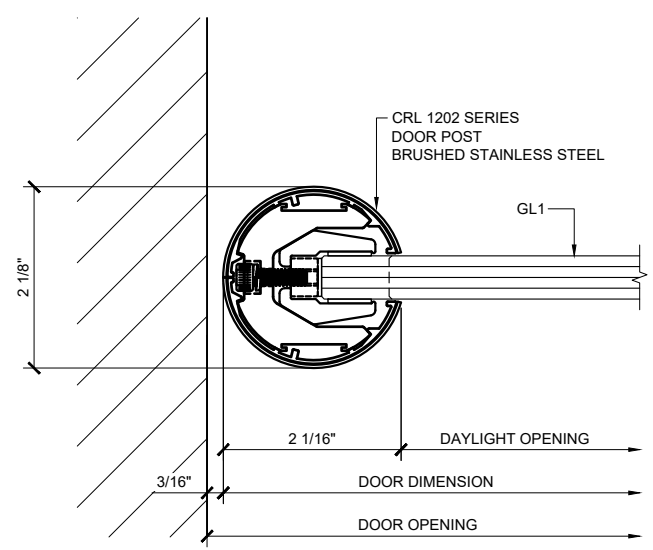

1202 SERIES SWINGING DOUBLE GLASS DOOR AND SINGLE GLASS DOOR

① PLAN
ARCH REF: 1"=1'-0"

③ PLAN
ARCH REF: 1"=1'-0"

② ELEVATION
ARCH REF: 1"=1'-0"

④ ELEVATION
ARCH REF: 1"=1'-0"

⑤ DOOR SECTION
ARCH REF: 1"=1'-0"

Sheet

1.01

Revisions By:

CRL

2903 E. Vanowen Avenue, Los Angeles, CA 90058-1807
PH (800)-421-6144 FX 800-587-7501 www.crlaer.com

Description:
1202 SERIES SWINGING
DOUBLE GLASS DOOR
SINGLE GLASS DOOR

Drawn By: AAD
Date: 10/21/15
Scale: AS NOTED
File Name: 1-1202 Series
Double Glass Door And Single Glass Door

Sheet
2.01

① DOOR HEAD DETAIL
ARCH REF: 1'-0"=1'-0"

② DOOR SILL DETAIL
ARCH REF: 1'-0"=1'-0"

Revisions By:

CRL

2903 E. Vanowen Avenue, Los Angeles, CA 90058-1807
PH (800)-421-6144 FX 800-587-7501 www.crlusa.com

Description:
1202 SERIES SWINGING
DOUBLE GLASS DOOR
SINGLE GLASS DOOR

Drawn By: AAD
Date: 10/21/15
Scale: AS NOTED
File Name: 1-1202 Series
Double Glass Door And Single Glass Door

Sheet

3.01

① DOOR PIVOT POST SECTION DETAIL
ARCH REF: 1'-0"=1'-0"