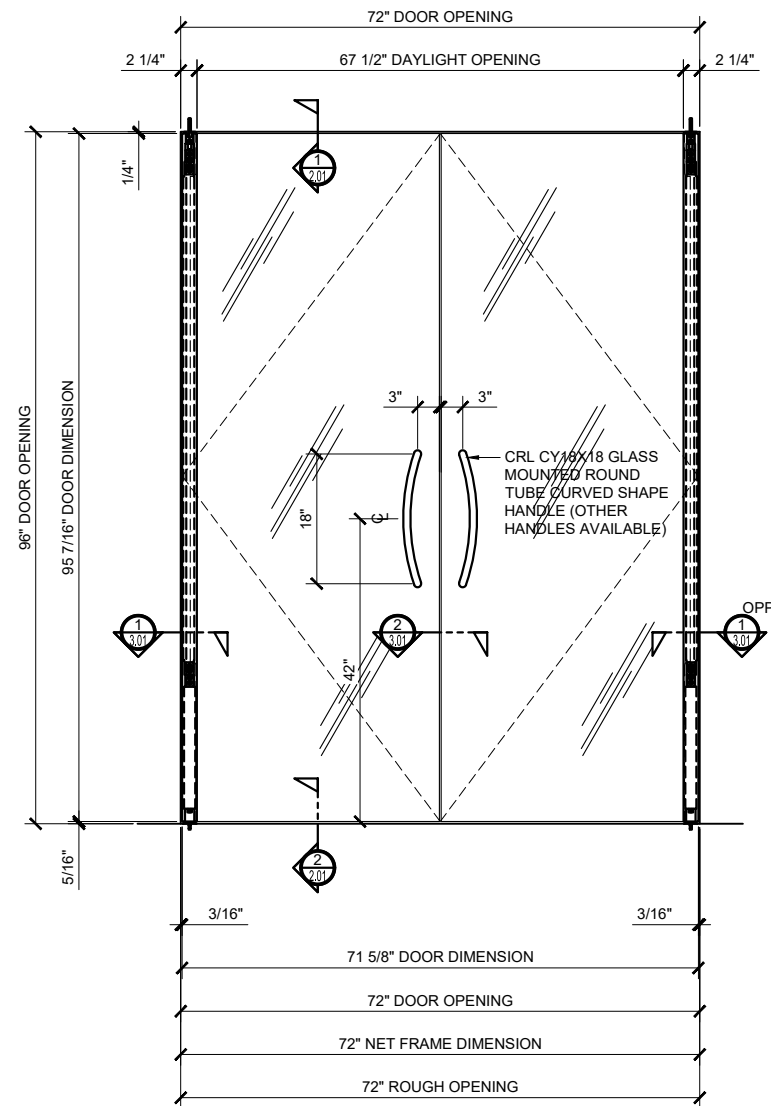

1202 SERIES SWINGING DOUBLE GLASS DOOR AND SINGLE GLASS DOOR

① PLAN
ARCH REF: 1"=1'-0"

③ PLAN
ARCH REF: 1"=1'-0"

② ELEVATION
ARCH REF: 1"=1'-0"

④ ELEVATION
ARCH REF: 1"=1'-0"

⑤ DOOR SECTION
ARCH REF: 1"=1'-0"

Sheet
2.01

① DOOR HEAD DETAIL
ARCH REF: 1'-0"=1'-0"

② DOOR SILL DETAIL
ARCH REF: 1'-0"=1'-0"

Revisions By:

CRL

2903 E. Vanowen Avenue, Los Angeles, CA 90058-1807
PH (800)-421-6144 FX 800-587-7501 www.crlusa.com

Description:
1202 SERIES SWINGING
DOUBLE GLASS DOOR
SINGLE GLASS DOOR

Drawn By: AAD
Date: 10/21/15
Scale: AS NOTED
File Name: 1-1202 Series
Double Glass Door And Single Glass Door

Sheet

3.01

① DOOR PIVOT POST SECTION DETAIL
ARCH REF: 1'-0"=1'-0"

② MEETING STILES
ARCH REF: 1'-0"=1'-0"

③ DOOR JAMB AT WALL
ARCH REF: 1'-0"=1'-0"