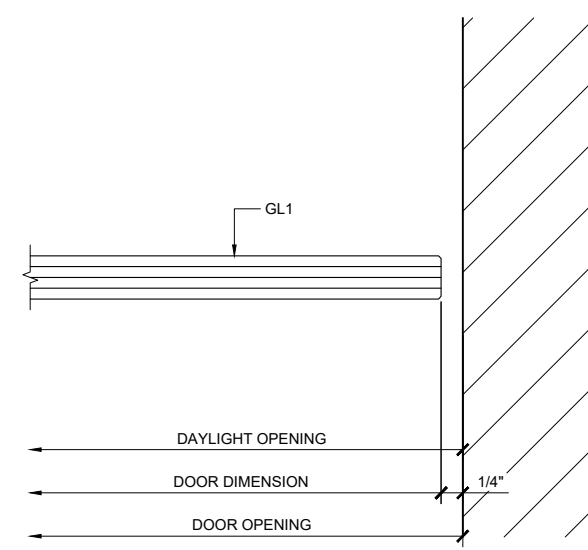

Sheet

1.01

Revisions By:

CRL

2903 E. Vanowen Avenue, Los Angeles, CA 90058-1807
PH (800)-421-6144 FX 800-587-7501 www.crlaer.com

Description:
1202 SERIES SWINGING
DOUBLE GLASS DOOR
SINGLE GLASS DOOR

Drawn By: AAD
Date: 10/21/15
Scale: AS NOTED
File Name: 1-1202 Series
Double Glass Door And Single Glass Door

Sheet
2.01

① DOOR HEAD DETAIL
ARCH REF: 1'-0"=1'-0"

② DOOR SILL DETAIL
ARCH REF: 1'-0"=1'-0"

Revisions By:

CRL

2903 E. Vanowen Avenue, Los Angeles, CA 90058-1807
PH (800)-421-6144 FX 800-587-7501 www.crlusa.com

Description:
1202 SERIES SWINGING
DOUBLE GLASS DOOR
SINGLE GLASS DOOR

Drawn By: AAD
Date: 10/21/15
Scale: AS NOTED
File Name: 1-1202 Series
Double Glass Door And Single Glass Door

Sheet

3.01

① DOOR PIVOT POST SECTION DETAIL
ARCH REF: 1'-0"=1'-0"

② MEETING STILES
ARCH REF: 1'-0"=1'-0"

③ DOOR JAMB AT WALL
ARCH REF: 1'-0"=1'-0"