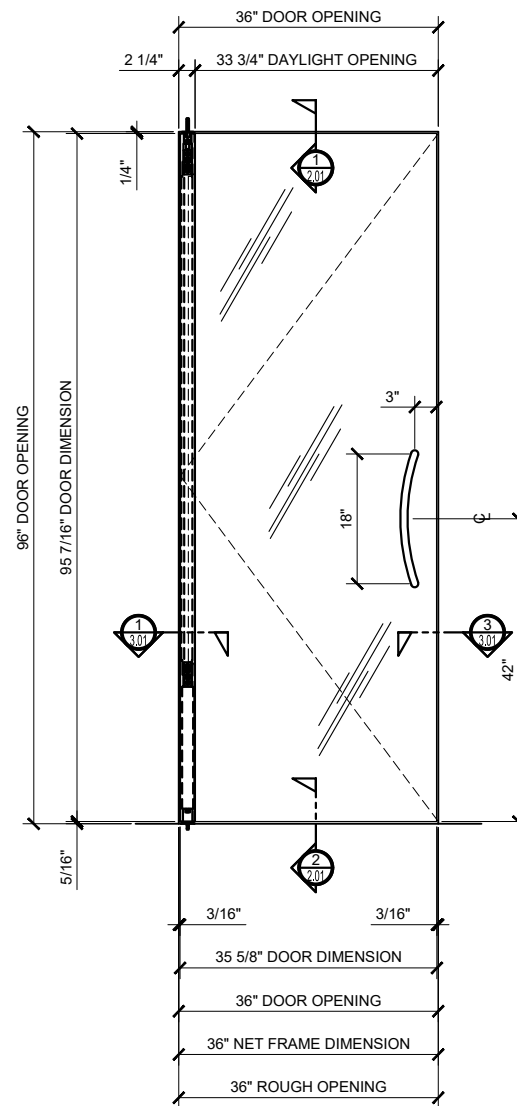

1202 SERIES SWINGING DOUBLE GLASS DOOR AND SINGLE GLASS DOOR

① PLAN
ARCH REF: 1"=1'-0"

③ PLAN
ARCH REF: 1"=1'-0"

② ELEVATION
ARCH REF: 1"=1'-0"

④ ELEVATION
ARCH REF: 1"=1'-0"

⑤ DOOR SECTION
ARCH REF: 1"=1'-0"

Revisions By:

CRL

2903 E. Vanowen Avenue, Los Angeles, CA 90058-1897
PH (800)-421-6144 FX 800-587-7501 www.crlaurence.com

Description:
1202 SERIES SWINGING
DOUBLE GLASS DOOR
SINGLE GLASS DOOR

Drawn By: AAD
Date: 10/21/15
Scale: AS NOTED
File Name: 1-1202 Series
Double Glass Door And Single Glass Door

Sheet
2.01

① DOOR HEAD DETAIL
ARCH REF: 1'-0"=1'-0"

② DOOR SILL DETAIL
ARCH REF: 1'-0"=1'-0"

Revisions By:

CRL

2903 E. Vanowen Avenue, Los Angeles, CA 90058-1807
PH (800)-421-6144 FX 800-587-7501 www.crlusa.com

Description:
1202 SERIES SWINGING
DOUBLE GLASS DOOR
SINGLE GLASS DOOR

Drawn By: AAD
Date: 10/21/15
Scale: AS NOTED
File Name: 1-1202 Series
Double Glass Door And Single Glass Door

Sheet

3.01

① DOOR PIVOT POST SECTION DETAIL
ARCH REF: 1'-0"=1'-0"