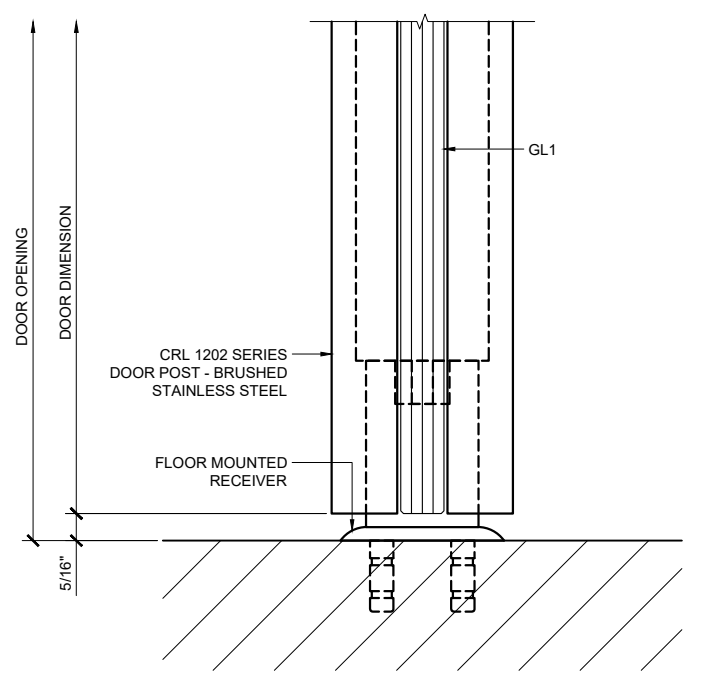

1202 SERIES SWINGING DOUBLE GLASS DOOR AND SINGLE GLASS DOOR

① PLAN
ARCH REF: 1"=1'-0"

③ PLAN
ARCH REF: 1"=1'-0"

② ELEVATION
ARCH REF: 1"=1'-0"

④ ELEVATION
ARCH REF: 1"=1'-0"

⑤ DOOR SECTION
ARCH REF: 1"=1'-0"

Sheet

1.01

Revisions By:

CRL

2903 E. Vanowen Avenue, Los Angeles, CA 90058-1807
PH (800)-421-6144 FX 800-587-7501 www.crlaer.com

Description:
1202 SERIES SWINGING
DOUBLE GLASS DOOR
SINGLE GLASS DOOR

Drawn By: AAD
Date: 10/21/15
Scale: AS NOTED
File Name: 1-1202 Series
Double Glass Door And Single Glass Door

Sheet
2.01

① DOOR HEAD DETAIL
ARCH REF: 1'-0"=1'-0"

② DOOR SILL DETAIL
ARCH REF: 1'-0"=1'-0"

Revisions By:

CRL

2903 E. Vanowen Avenue, Los Angeles, CA 90058-1807
PH (800)-421-6144 FX 800-587-7501 www.crlusa.com

Description:
1202 SERIES SWINGING
DOUBLE GLASS DOOR
SINGLE GLASS DOOR

Drawn By: AAD
Date: 10/21/15
Scale: AS NOTED
File Name: 1-1202 Series
Double Glass Door And Single Glass Door

Sheet

3.01

① DOOR PIVOT POST SECTION DETAIL
ARCH REF: 1'-0"=1'-0"