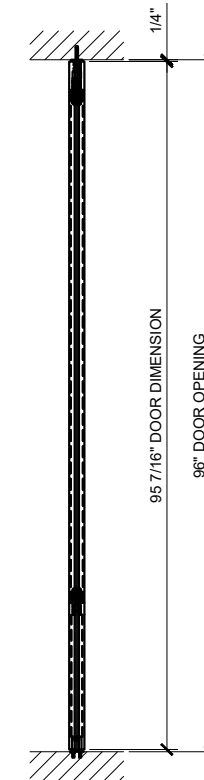

1202 SERIES SWINGING DOUBLE GLASS DOOR AND SINGLE GLASS DOOR

① PLAN
ARCH REF: 1"=1'-0"

③ PLAN
ARCH REF: 1"=1'-0"

② ELEVATION
ARCH REF: 1"=1'-0"

④ ELEVATION
ARCH REF: 1"=1'-0"

⑤ DOOR SECTION
ARCH REF: 1"=1'-0"

Revisions By:

CRL

2903 E. Vanowen Avenue, Los Angeles, CA 90058-1897
PH (800)-421-6144 FX 800-587-7501 www.crlaurence.com

Description:
1202 SERIES SWINGING
DOUBLE GLASS DOOR
SINGLE GLASS DOOR

Drawn By: AAD
Date: 10/21/15
Scale: AS NOTED
File Name: 1-1202 Series
Double Glass Door And Single Glass Door

Sheet
2.01

① DOOR HEAD DETAIL
ARCH REF: 1'-0"=1'-0"

② DOOR SILL DETAIL
ARCH REF: 1'-0"=1'-0"

Revisions By:

CRL

2903 E. Vanowen Avenue, Los Angeles, CA 90058-1807
PH (800)-421-6144 FX 800-587-7501 www.crlusa.com

Description:
1202 SERIES SWINGING
DOUBLE GLASS DOOR
SINGLE GLASS DOOR

Drawn By: AAD
Date: 10/21/15
Scale: AS NOTED
File Name: 1-1202 Series
Double Glass Door And Single Glass Door

Sheet

3.01

① DOOR PIVOT POST SECTION DETAIL
ARCH REF: 1'-0"=1'-0"