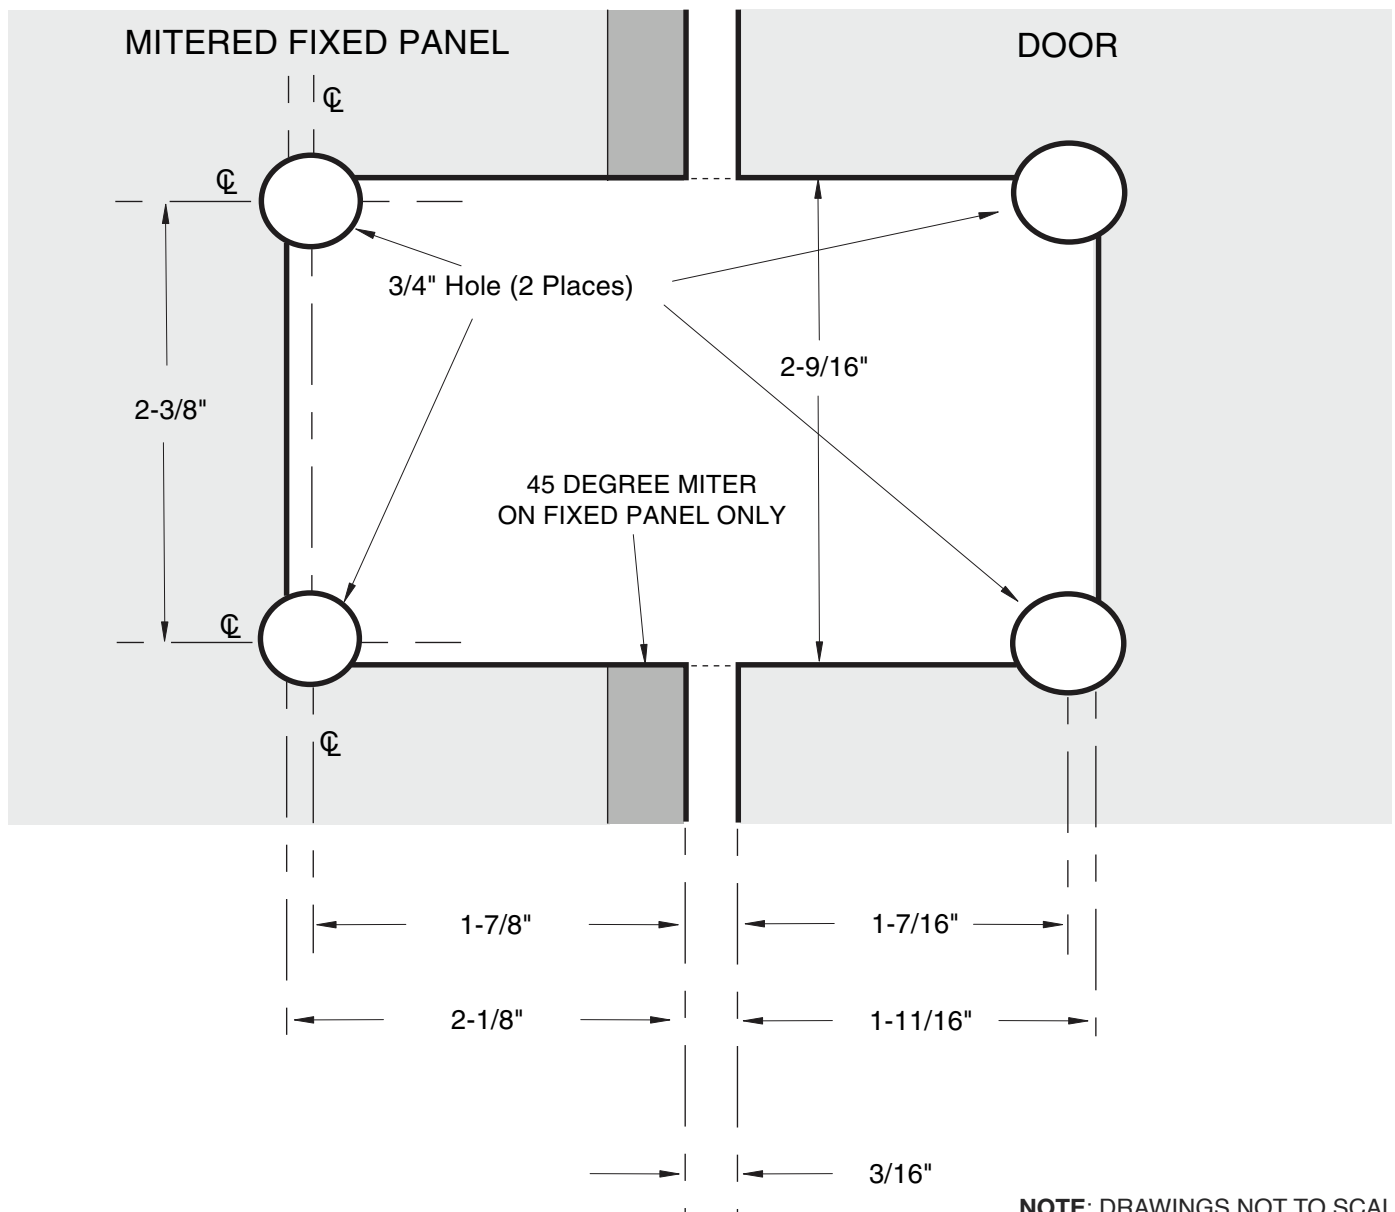

SHORIZON®

GLASS TO GLASS HINGE NOTCH

H-135GTG

H-P135GTGA

H-135GTGA

H-P135GTG

H-V135GTGA

NOTE: DRAWINGS NOT TO SCALE.