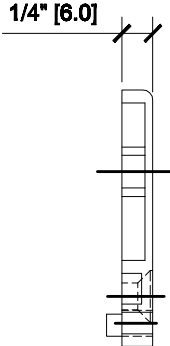

**Z-SERIES SQUARE TYPE  
FLAT BASE ZINC CLAMPS  
FOR 3/8" GLASS  
CAT NO. Z910xx**

**GLASS FABRICATION**