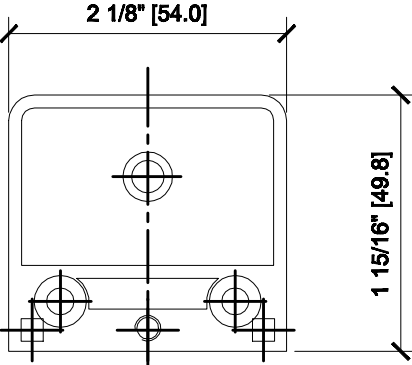

**Z-SERIES SQUARE TYPE  
FLAT BASE ZINC CLAMPS  
FOR 3/8" GLASS  
CAT NO. Z910xx**

**GLASS FABRICATION**