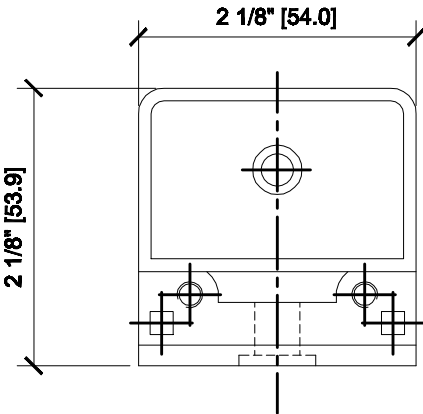

**Z-SERIES SQUARE TYPE  
FLAT BASE ZINC CLAMPS  
FOR 3/8" GLASS  
CAT NO. Z910xx**

**GLASS FABRICATION**