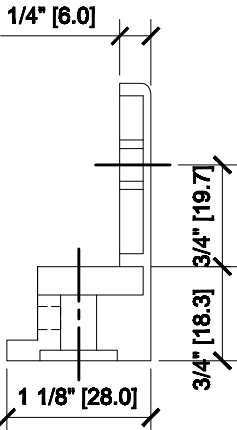

**Z-SERIES SQUARE TYPE  
FLAT BASE ZINC CLAMPS  
FOR 3/8" GLASS  
CAT NO. Z910xx**

**GLASS FABRICATION**