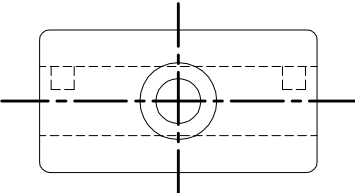

**Z-SERIES SQUARE TYPE  
FLAT BASE ZINC CLAMPS  
FOR 3/8" GLASS  
CAT NO. Z910xx**

**GLASS FABRICATION**