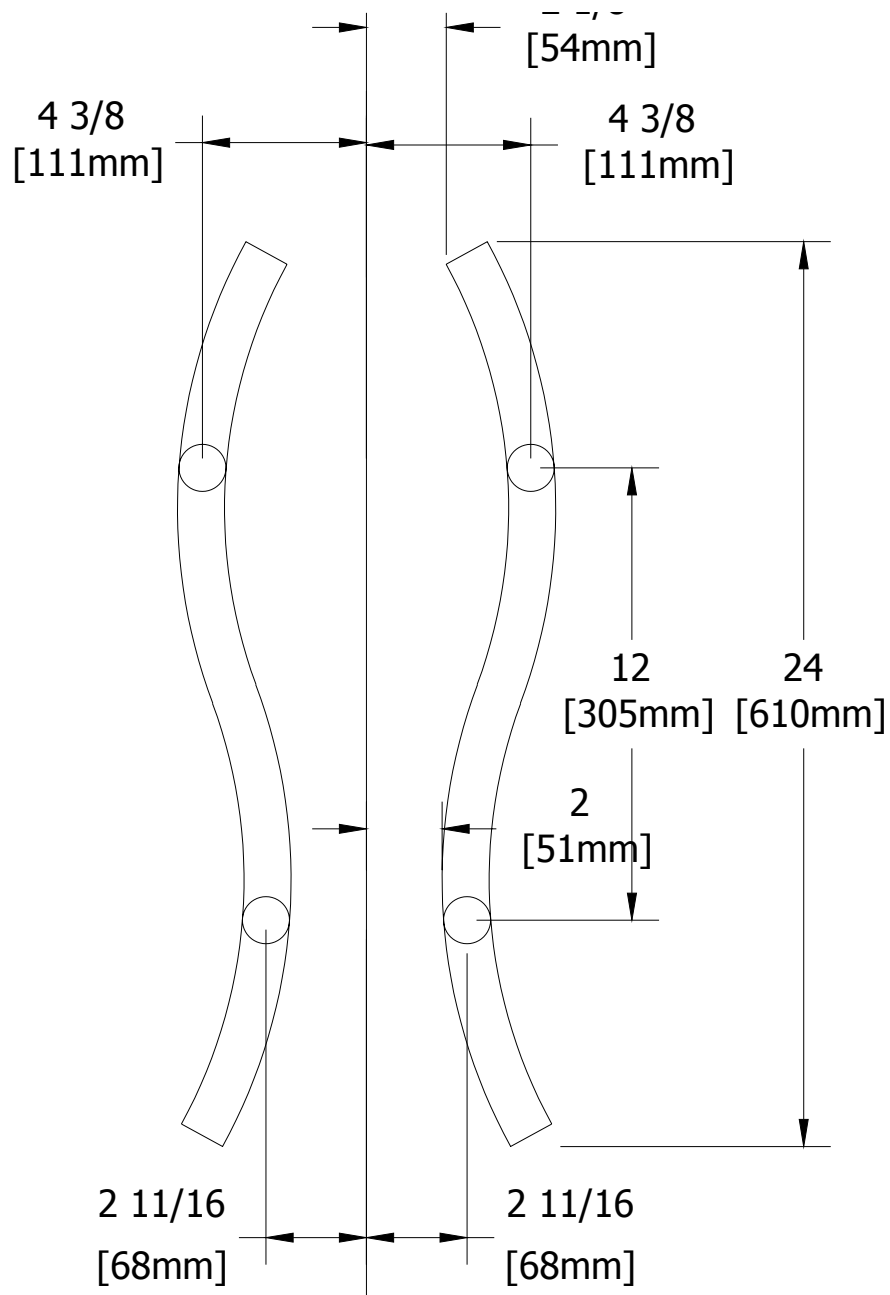

24SLPBS
24SLPPS

Glass Fabrication:
3/8"[10mm] and 1/2"[12mm]:
Ø5/8"[16mm] holes

3/4"[19mm]:
Ø3/4"[19mm] holes

24SLPBS
24SLPPS

24SRPBS
24SRPPS

Glass Fabrication:
 3/8"[10mm] and 1/2"[12mm]:
 Ø5/8"[16mm] holes

3/4"[19mm]:
 Ø3/4"[19mm] holes

24SRPBS
24SRPPS

24SLPBS
24SLPPS

Glass Fabrication:
 3/8"[10mm] and 1/2"[12mm]:
 Ø5/8"[16mm] holes

3/4"[19mm]:
 Ø3/4"[19mm] holes

24SLPBS
24SLPPS

24SLPBS
24SLPPS

Glass Fabrication:
 $\frac{3}{8}$ " [10mm] and $\frac{1}{2}$ " [12mm]:
 $\text{Ø} \frac{5}{8}$ " [16mm] holes

$\frac{3}{4}$ " [19mm]:
 $\text{Ø} \frac{3}{4}$ " [19mm] holes