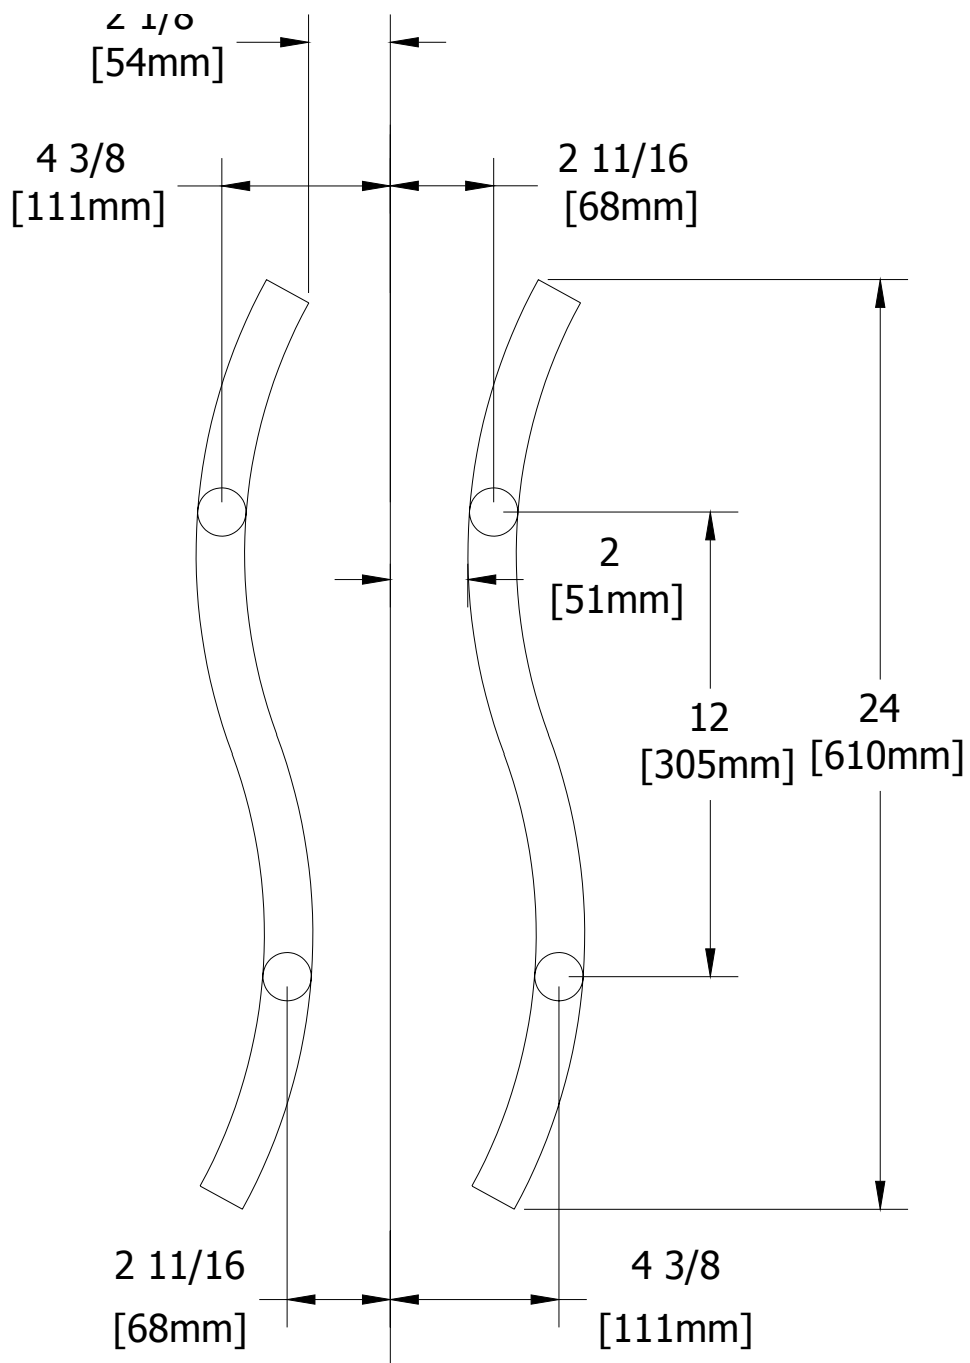

24SLPBS
24SLPPS

Glass Fabrication:
3/8"[10mm] and 1/2"[12mm]:
Ø5/8"[16mm] holes

3/4"[19mm]:
Ø3/4"[19mm] holes

24SLPBS
24SLPPS

24SRPBS
24SRPPS

Glass Fabrication:
 3/8"[10mm] and 1/2"[12mm]:
 Ø5/8"[16mm] holes

3/4"[19mm]:
 Ø3/4"[19mm] holes

24SRPBS
24SRPPS

24SLPBS
24SLPPS

Glass Fabrication:
 3/8"[10mm] and 1/2"[12mm]:
 Ø5/8"[16mm] holes

3/4"[19mm]:
 Ø3/4"[19mm] holes

24SLPBS
24SLPPS

24SLPBS
24SLPPS

Glass Fabrication:
 $\frac{3}{8}$ " [10mm] and $\frac{1}{2}$ " [12mm]:
 $\text{Ø} \frac{5}{8}$ " [16mm] holes

$\frac{3}{4}$ " [19mm]:
 $\text{Ø} \frac{3}{4}$ " [19mm] holes