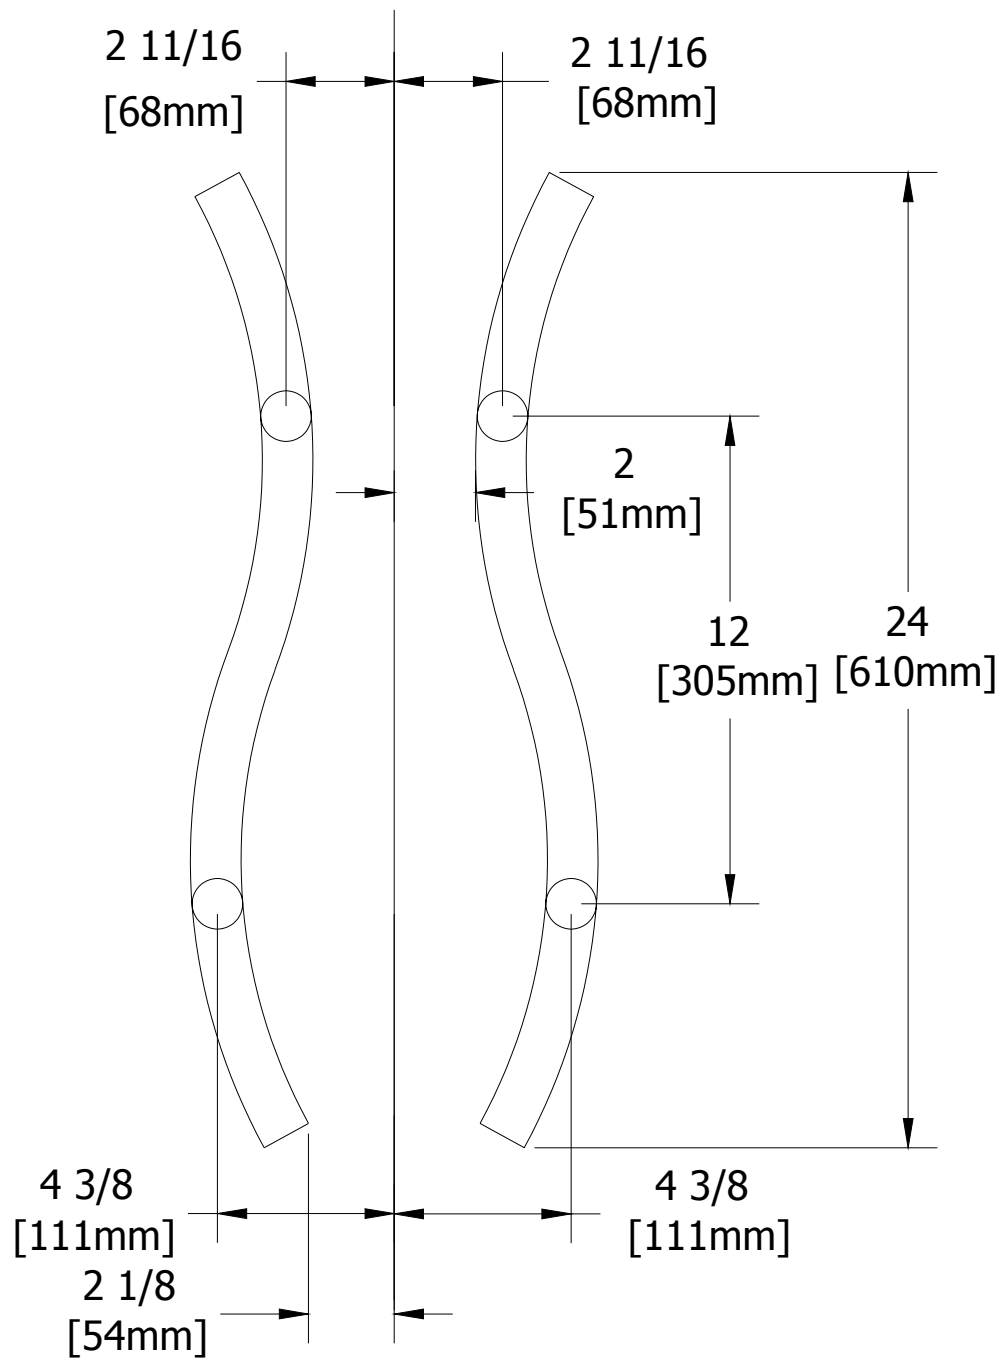

24SLPBS
24SLPPS

Glass Fabrication:
3/8"[10mm] and 1/2"[12mm]:
Ø5/8"[16mm] holes

3/4"[19mm]:
Ø3/4"[19mm] holes

24SLPBS
24SLPPS

24SRPBS
24SRPPS

Glass Fabrication:
 3/8"[10mm] and 1/2"[12mm]:
 Ø5/8"[16mm] holes

3/4"[19mm]:
 Ø3/4"[19mm] holes

24SRPBS
24SRPPS

24SLPBS
24SLPPS

Glass Fabrication:
 3/8"[10mm] and 1/2"[12mm]:
 Ø5/8"[16mm] holes

3/4"[19mm]:
 Ø3/4"[19mm] holes

24SLPBS
24SLPPS

24SLPBS
24SLPPS

Glass Fabrication:
 $\frac{3}{8}$ " [10mm] and $\frac{1}{2}$ " [12mm]:
 $\text{Ø} \frac{5}{8}$ " [16mm] holes

$\frac{3}{4}$ " [19mm]:
 $\text{Ø} \frac{3}{4}$ " [19mm] holes