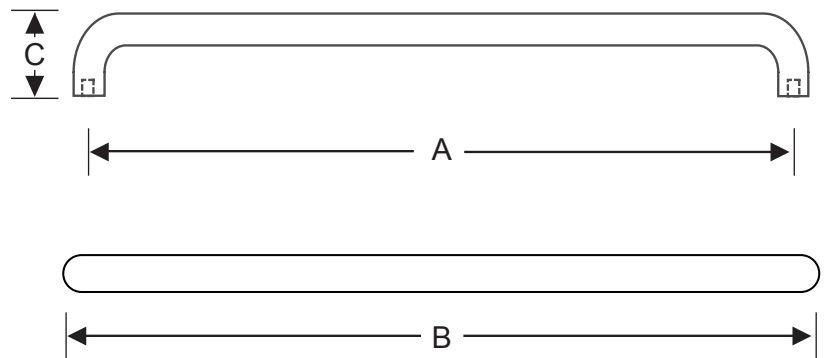

**CRL ALUMINUM DOOR MOUNTED STANDARD PULL HANDLES**

**CRL 1" DIAMETER PUSH AND OFFSET PULL HANDLE SET FOR 36" DOOR**

CAT. NO.  
2958A  
2958BRZ

**INCLUDED MOUNTING HARDWARE**

1/4"-20 Threaded Shoulder Bolts  
for Back-to-Back Mounting  
Included

1/4"-20 thru-bolts  
with finish washers  
Included

**MOUNTING TEMPLATE**

A	B	C
10" x 33" (254 x 838 mm)	11" x 34" (279 x 864 mm)	2-1/4" (57 mm)

Mounting Options	Wood/Aluminum up to 1-3/4" (45 mm)	Wood/Aluminum Hole Size
Mounting Hardware	Included	1/4" (6 mm)