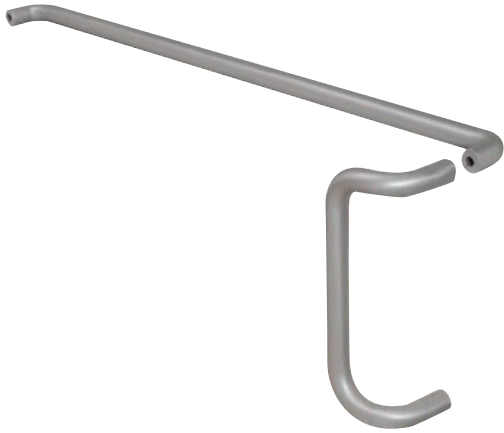

**CRL ALUMINUM DOOR MOUNTED STANDARD PULL HANDLES**

**CRL 1" DIAMETER PUSH AND OFFSET PULL HANDLE SET FOR 36" DOOR**

CAT. NO.  
2958A  
2958BRZ

**INCLUDED MOUNTING HARDWARE**

1/4"-20 Threaded Shoulder Bolts  
for Back-to-Back Mounting  
Included

1/4"-20 thru-bolts  
with finish washers  
Included

**MOUNTING TEMPLATE**

A	B	C
10" x 33" (254 x 838 mm)	11" x 34" (279 x 864 mm)	2-1/4" (57 mm)

Mounting Options	Wood/Aluminum up to 1-3/4" (45 mm)	Wood/Aluminum Hole Size
Mounting Hardware	Included	1/4" (6 mm)