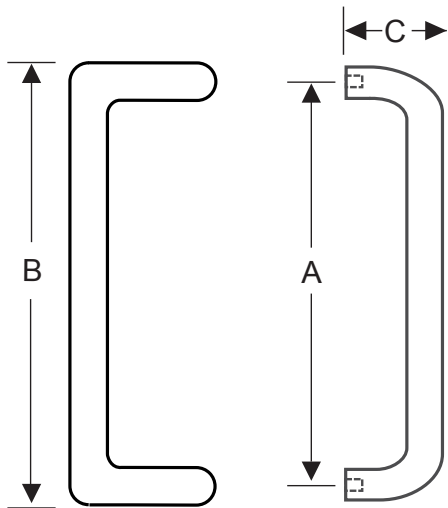

**CRL ALUMINUM DOOR MOUNTED STANDARD PULL HANDLES**

**CRL 1" DIAMETER PUSH AND OFFSET PULL HANDLE SET FOR 36" DOOR**

CAT. NO.  
2958A  
2958BRZ

**INCLUDED MOUNTING HARDWARE**

1/4"-20 Threaded Shoulder Bolts  
for Back-to-Back Mounting  
Included

1/4"-20 thru-bolts  
with finish washers  
Included

**MOUNTING TEMPLATE**

A	B	C
10" x 33" (254 x 838 mm)	11" x 34" (279 x 864 mm)	2-1/4" (57 mm)

Mounting Options	Wood/Aluminum up to 1-3/4" (45 mm)	Wood/Aluminum Hole Size
Mounting Hardware	Included	1/4" (6 mm)