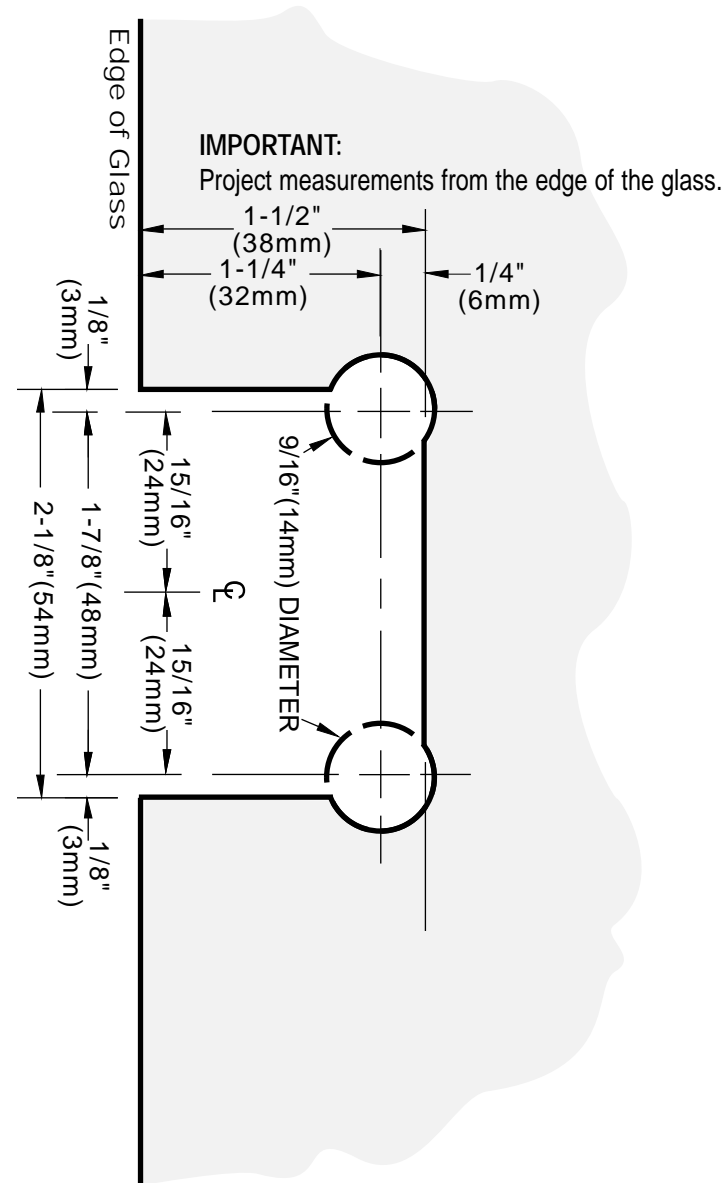

C.R. LAURENCE CO., INC.
PROFESSIONAL QUALITY

TRIANON

Wall Mount Hinge – Offset Back Plate

CAT No. TR1044