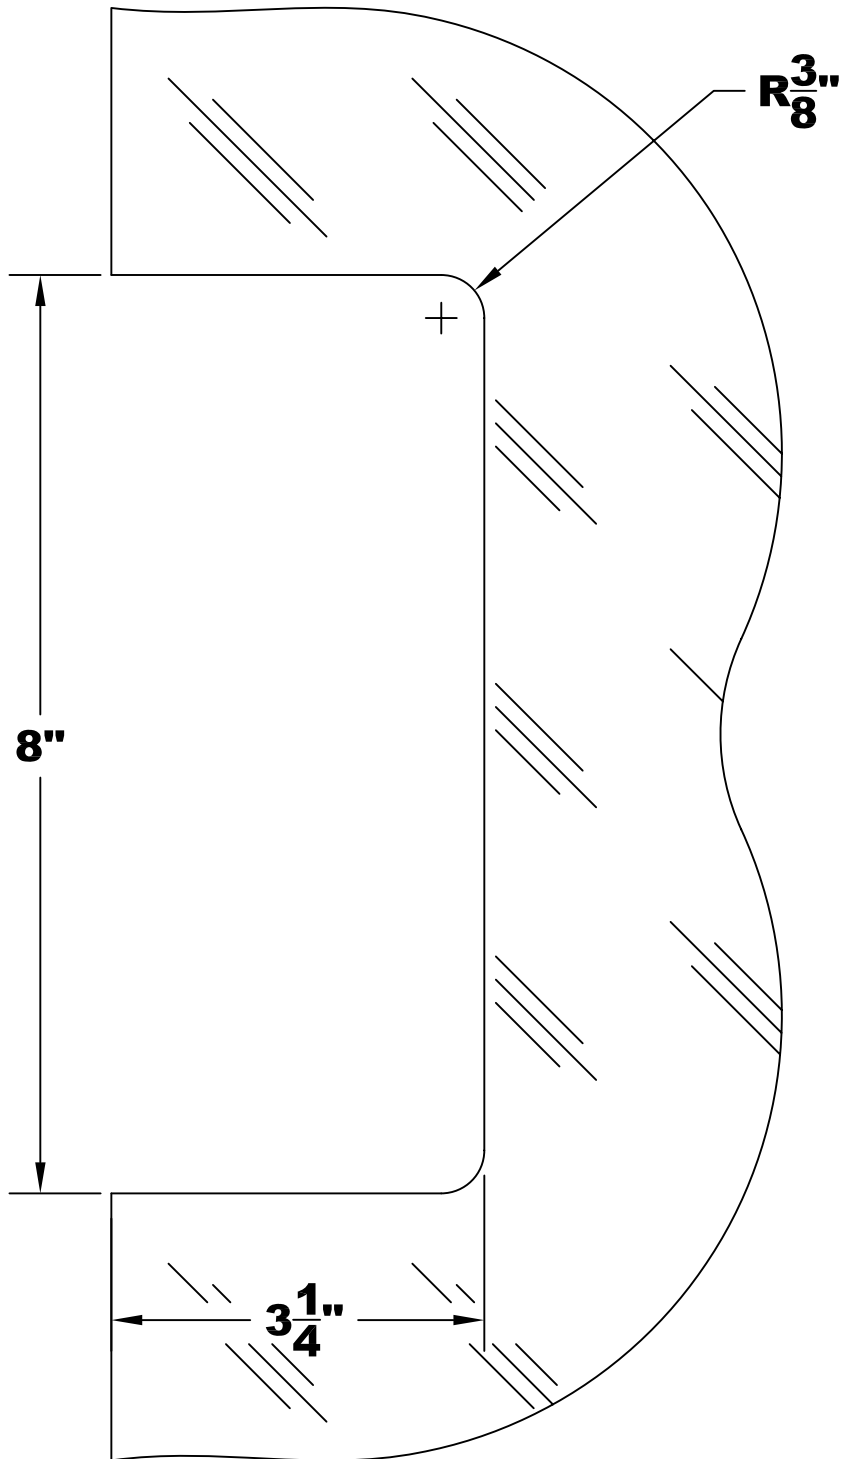

GLASS CUT-OUT 4" X 10" CENTER LOCK

CRL DOOR RAIL SYSTEM

C.R. Laurence Architectural Products

Phone Orders (800) 421-6144

Fax Orders (800) 262-3299

WWW.CRLAURENCE.COM

Patent Pending