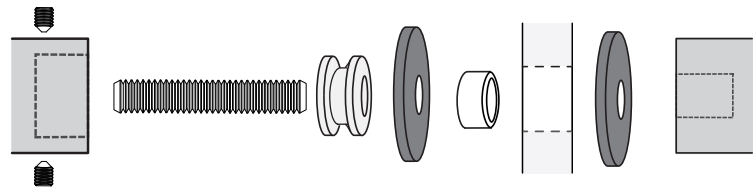

CRL ALUMINUM DOOR MOUNTED STANDARD PULL HANDLES

CRL 14" ARC STYLE BACK-TO-BACK PULL HANDLE

CAT. NO.
1427
1426

INCLUDED MOUNTING HARDWARE

M8-1.25 Back-to-Back
Glass Door Mount Shown

MOUNTING TEMPLATE

Add to Cat. No. for Finish

BS = BRUSHED STAINLESS

PS = POLISHED STAINLESS

Cat. No.	Hole Size: A	B	C	D
1427	Glass 5/8" (16 mm)	14" (356 mm)	15-3/4" (400 mm)	2-1/2" (64 mm)
1426	Glass 5/8" (16 mm)	28" (711 mm)	31-1/2" (800 mm)	2-1/2" (64 mm)

Mounting Options	Glass 3/8" to 1/2" (10 to 12 mm)
Mounting Hardware	Included

NOTE: Optional hardware kits must be purchased separately.