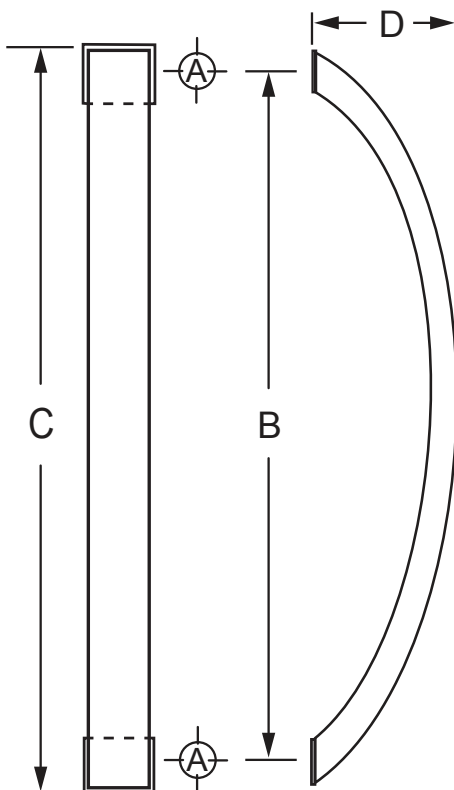

CRL ALUMINUM DOOR MOUNTED STANDARD PULL HANDLES

CRL 14" ARC STYLE BACK-TO-BACK PULL HANDLE

CAT. NO.
1427
1426

INCLUDED MOUNTING HARDWARE

M8-1.25 Back-to-Back
Glass Door Mount Shown

MOUNTING TEMPLATE

Add to Cat. No. for Finish

BS = BRUSHED STAINLESS

PS = POLISHED STAINLESS

Cat. No.	Hole Size: A	B	C	D
1427	Glass 5/8" (16 mm)	14" (356 mm)	15-3/4" (400 mm)	2-1/2" (64 mm)
1426	Glass 5/8" (16 mm)	28" (711 mm)	31-1/2" (800 mm)	2-1/2" (64 mm)

Mounting Options	Glass 3/8" to 1/2" (10 to 12 mm)
Mounting Hardware	Included

NOTE: Optional hardware kits must be purchased separately.