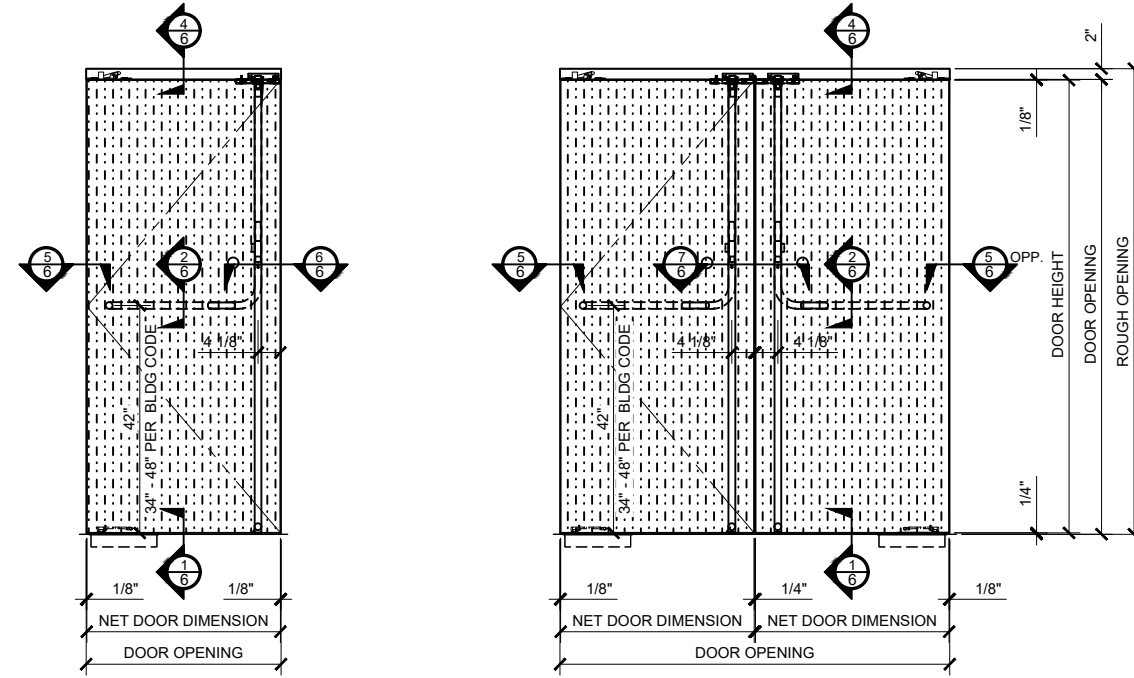

CRL P100F PANIC HANDLES MOUNTED ON WOOD DOORS ANY THICKNESS

ALL MOUNTING POSITIONS MUST HAVE A SOLID CORE
ALSO AVAILABLE FOR HOLLOW METAL DOORS