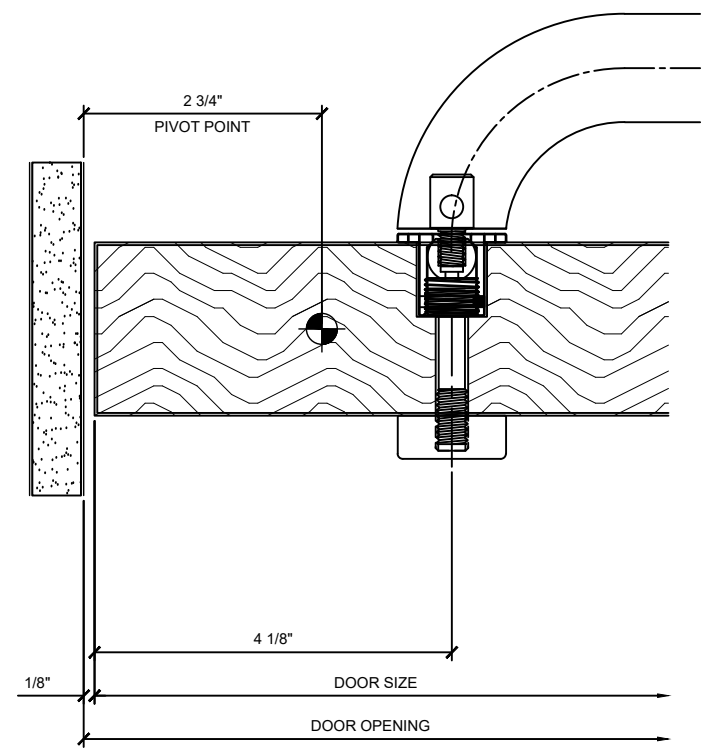

5 JAMB DETAIL AT PANIC HANDLE HINGE SIDE
2" THICK SOLID WOOD DOOR W/PA100F

6 JAMB DETAIL AT PANIC HANDLE LOCK SIDE
2" THICK SOLID WOOD DOOR W/PA100F

7 WOOD MEETING STILES AT PANIC HANDLE
SOLID WOOD DOOR W/PA100F