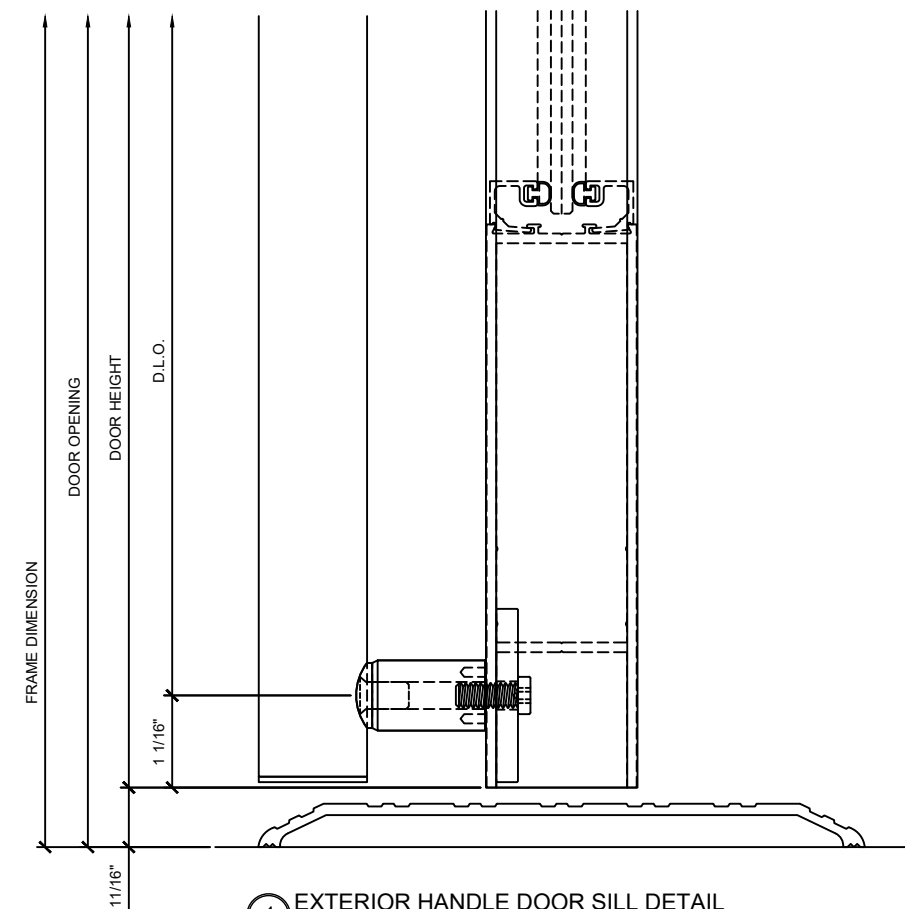

1 EXTERIOR HANDLE DOOR SILL DETAIL
CRL-US ALUM SERIES 400 FULL FRAMED DOOR W/PA100F