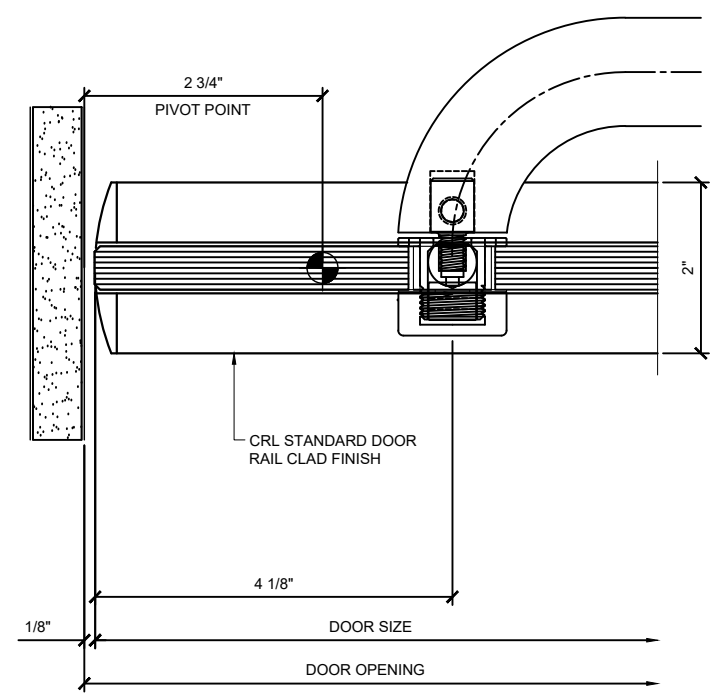

7 MEETING STILES AT PANIC HANDLE
WEDGE-LOCK "P" STYLE ALL GLASS DOOR W/ PA100F

5 JAMB DETAIL AT PANIC HANDLE HINGE SIDE
WEDGE-LOCK "BP" STYLE ALL GLASS DOOR W/ PA100F