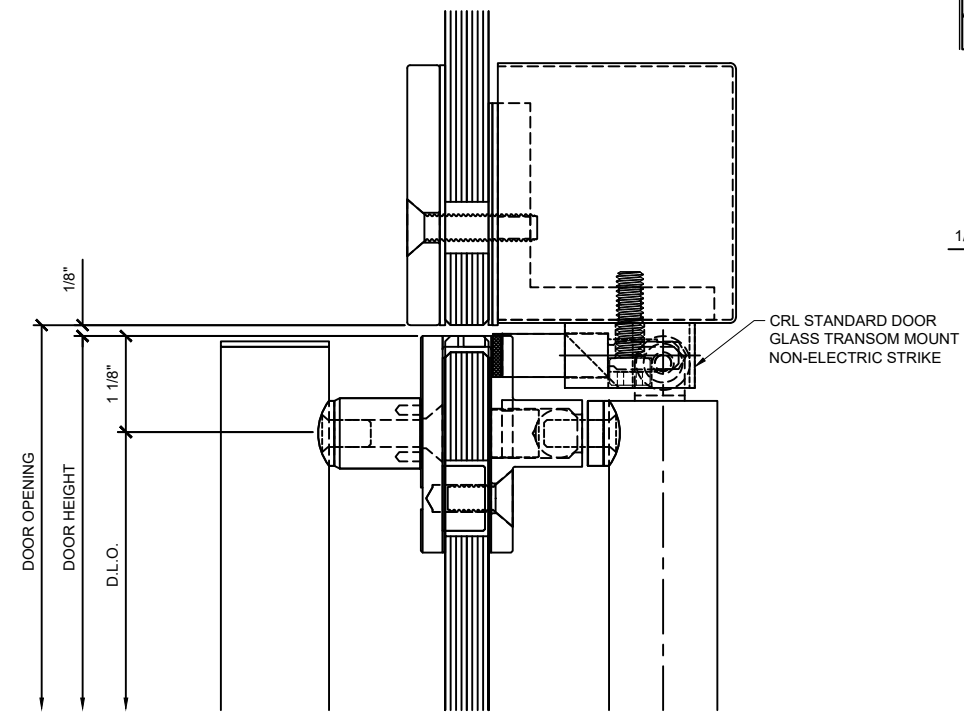

3 PANIC HANDLE DOOR GLASS TRANSOM DETAIL
PATCH STYLE ALL GLASS DOOR W/PA100F