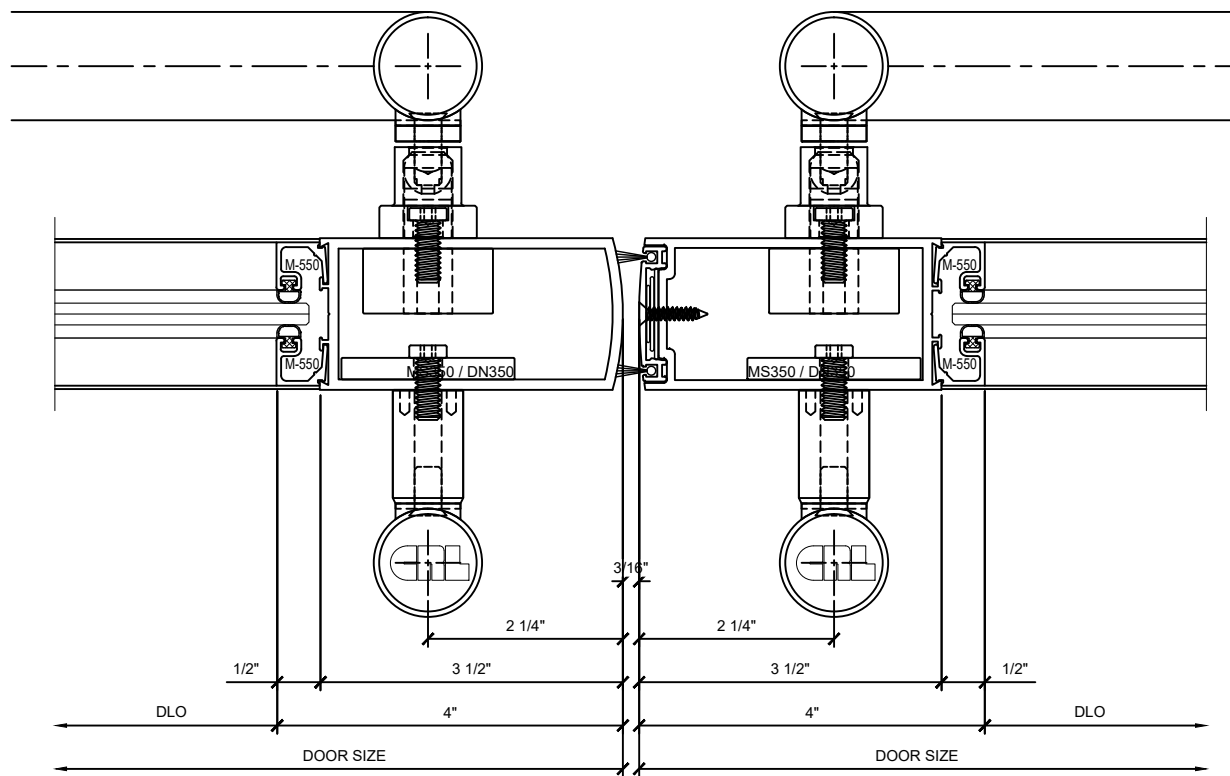

5 JAMB DETAIL AT PANIC HANDLE HINGE SIDE
 CRL-US ALUM SERIES 400 FULL FRAMED DOOR W/PA100F

6 JAMB DETAIL AT PANIC HANDLE LOCK SIDE
 CRL-US ALUM SERIES 400 FULL FRAMED DOOR W/PA100F

7 MEDIUM MEETING STILES AT PANIC HANDLE
 CRL-US ALUM SERIES 400 FULL FRAMED DOOR W/PA100F