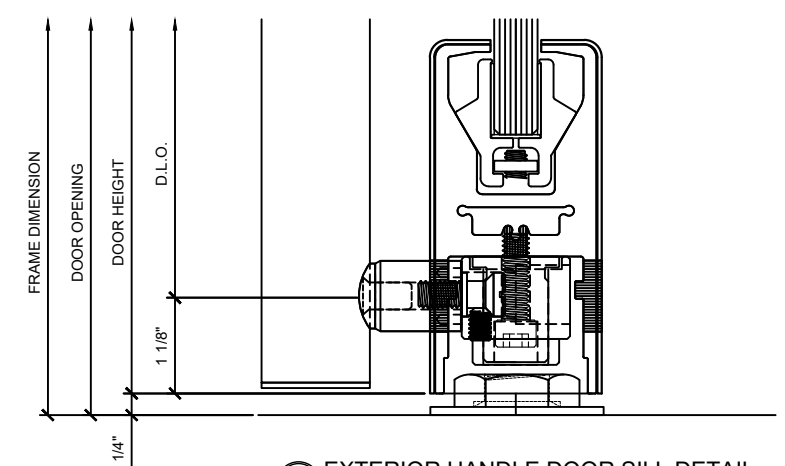

1 EXTERIOR HANDLE DOOR SILL DETAIL
WEDGE-LOCK "P & BP" STYLE ALL GLASS DOOR W/ PA100F