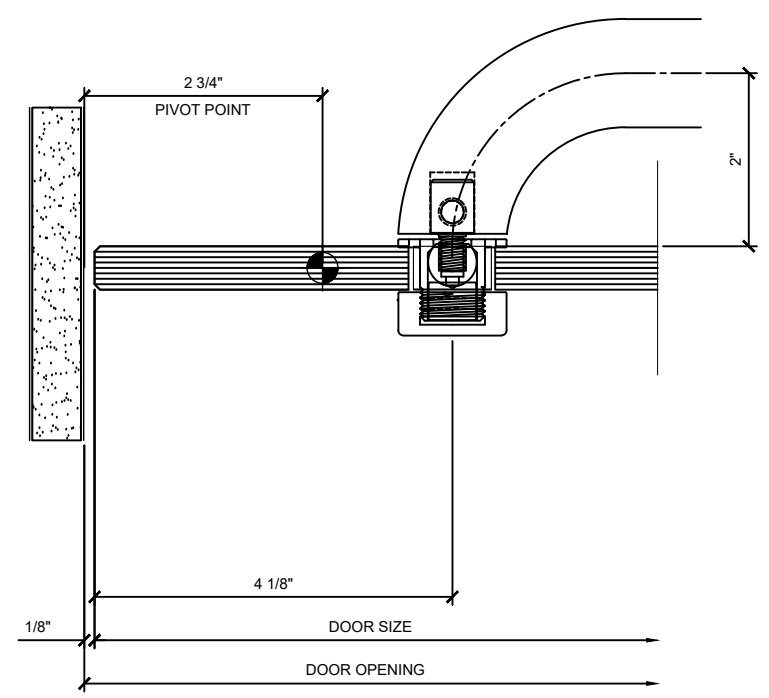

5 JAMB DETAIL AT PANIC HANDLE HINGE SIDE
PATCH STYLE ALL GLASS DOOR W/ PA100F