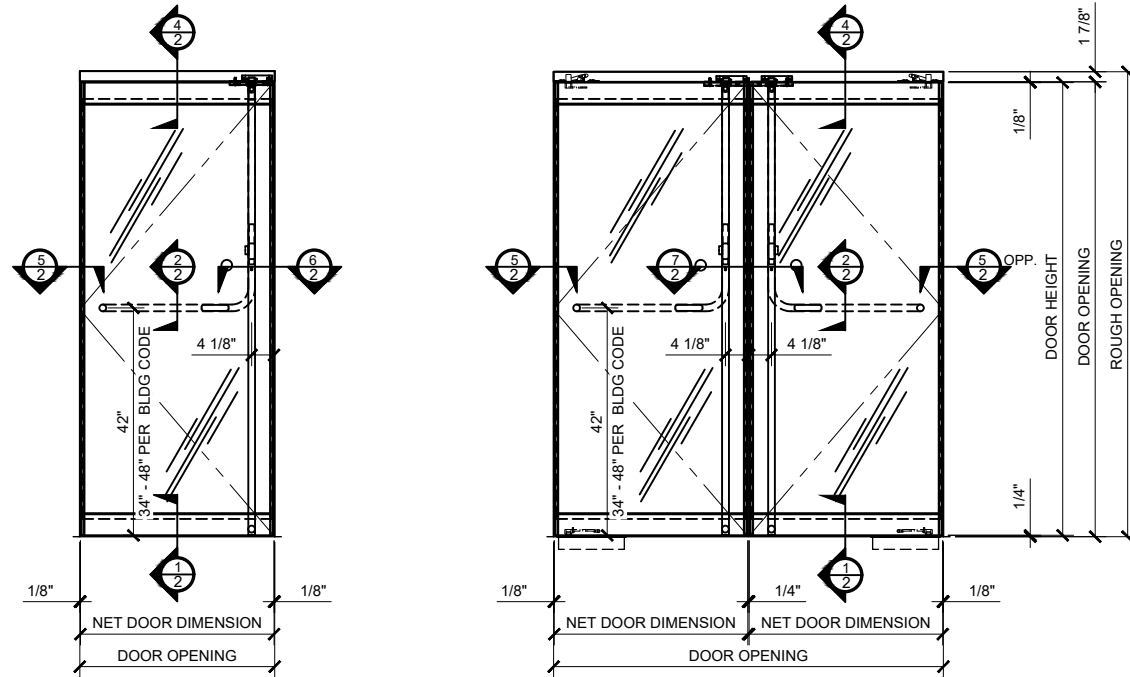

CRL PA100F PANIC HANDLES MOUNTED ON VARIOUS CRL DOOR SYSTEMS

Revisions By:

CRL

2503 E. Vernon Avenue, Los Angeles, CA 90058-1897
PH (800)-421-6144 FX: 800-587-7501 www.crlaurence.com

Description:
CRL / BLUMCRAFT
PANIC HANDLES
FOR ALL DOOR SYSTEMS

Drawn By: VM
Date: 10/24/2013
Scale: 3/4" = 1'-0"
File Name: CRL_BCRFT_PHS.dwg
Sheet

HERCULITE "P-STYLE" WEDGE-LOCK RAIL GLASS DOORS WITH MINI STILES