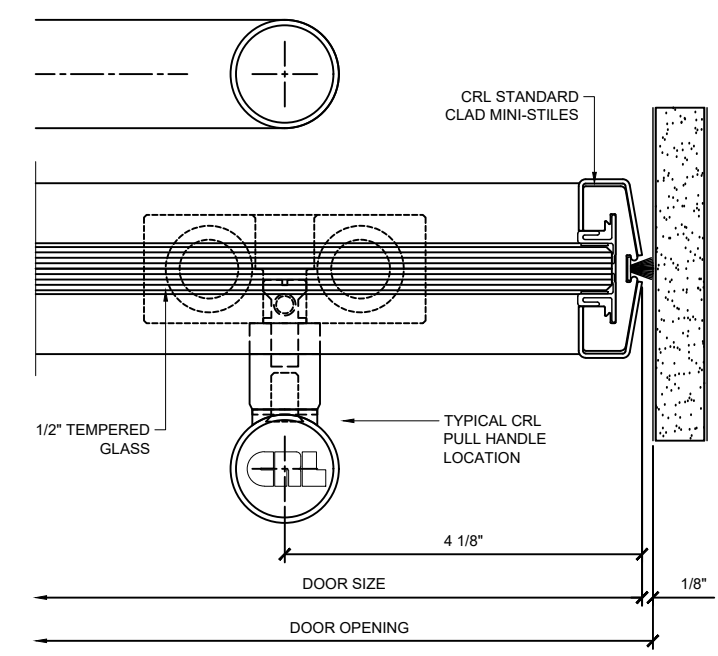

6 JAMB DETAIL AT PANIC HANDLE LOCK SIDE
WEDGE-LOCK "P" STYLE ALL GLASS DOOR W/ PA100F