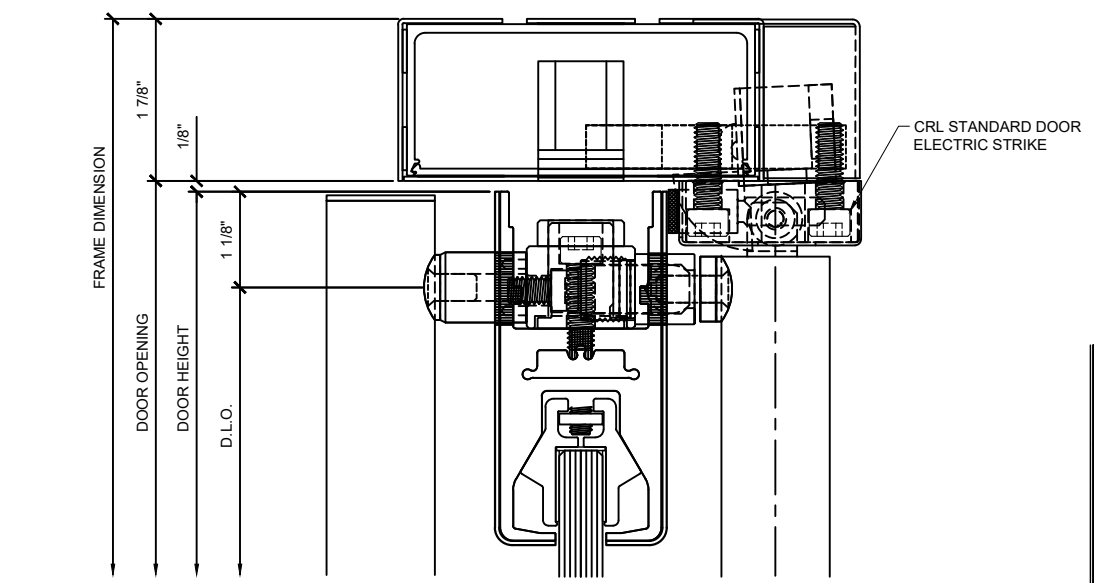

4 PANIC HANDLE DOOR HEAD DETAIL
WEDGE-LOCK "P" STYLE ALL GLASS DOOR W/PA100F