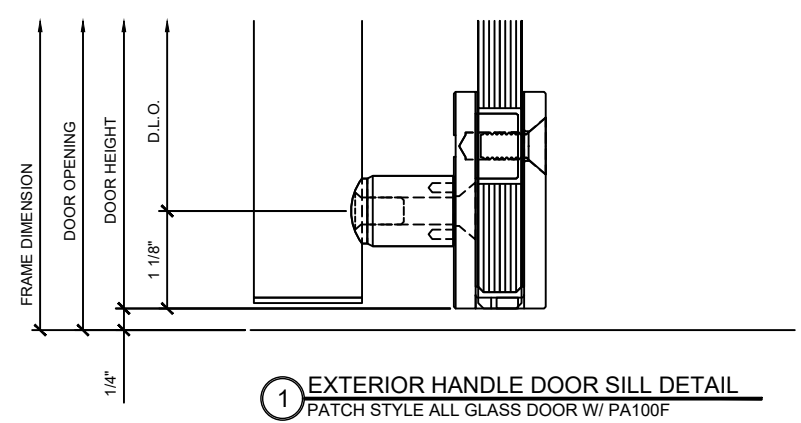

Drawn By: VM
Date: 10/24/2013
Scale: 1'-0" = 1'-0"
File Name: CRL_BCRFT_PHS.dwg

Sheet

4

4 PANIC HANDLE DOOR HEAD DETAIL
PATCH STYLE ALL GLASS DOOR W/PA100F

3 PANIC HANDLE DOOR GLASS TRANSOM DETAIL
PATCH STYLE ALL GLASS DOOR W/PA100F