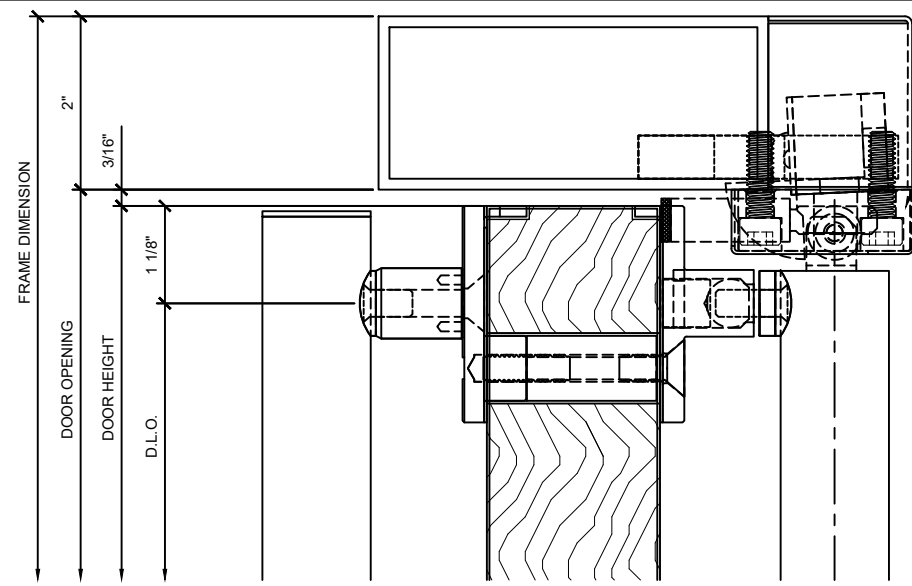

4 PANIC HANDLE WOOD DOOR HEAD DETAIL
2" THICK SOLID WOOD DOOR W/PA100F