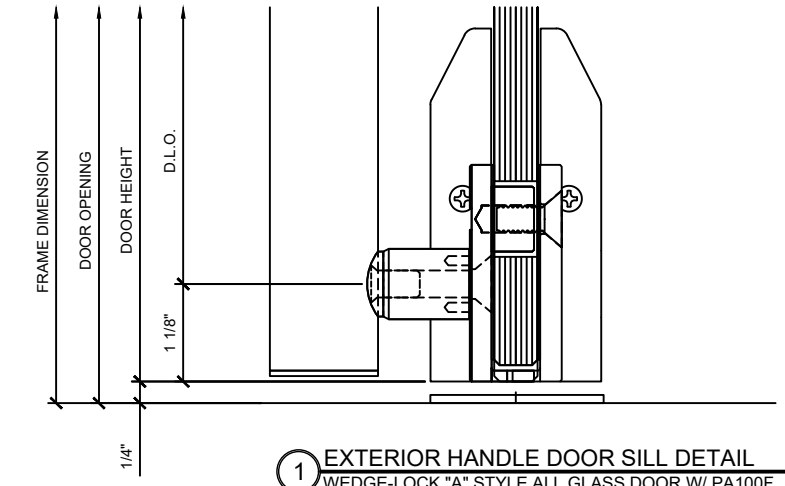

2 B TO B PANIC HANDLE DETAIL
1/2" ALL GLASS DOOR W/ PA100_

1 EXTERIOR HANDLE DOOR SILL DETAIL
WEDGE-LOCK "A" STYLE ALL GLASS DOOR W/ PA100F