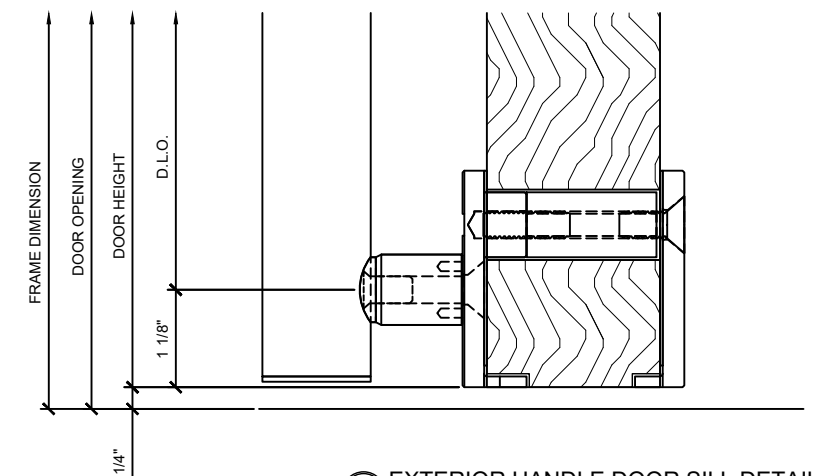

Sheet

5

4 PANIC HANDLE WOOD DOOR HEAD DETAIL
2" THICK SOLID WOOD DOOR W/PA100F

2 PANIC HANDLE DETAIL
2" THICK SOLID WOOD DOOR W/PA100F

1 EXTERIOR HANDLE DOOR SILL DETAIL
2" THICK SOLID WOOD DOOR W/PA100F

CRL STANDARD DOOR ELECTRIC STRIKE