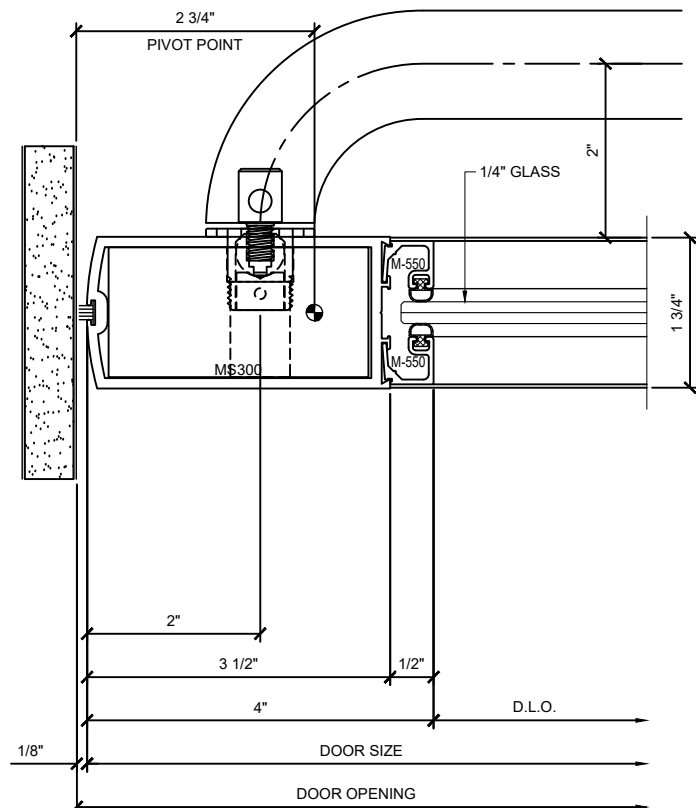

7 MEETING STILES AT PANIC HANDLE
PATCH STYLE ALL GLASS DOOR W/ PA100F

5 JAMB DETAIL AT PANIC HANDLE HINGE SIDE
CRL-US ALUM SERIES 400 FULL FRAMED DOOR W/PA100F