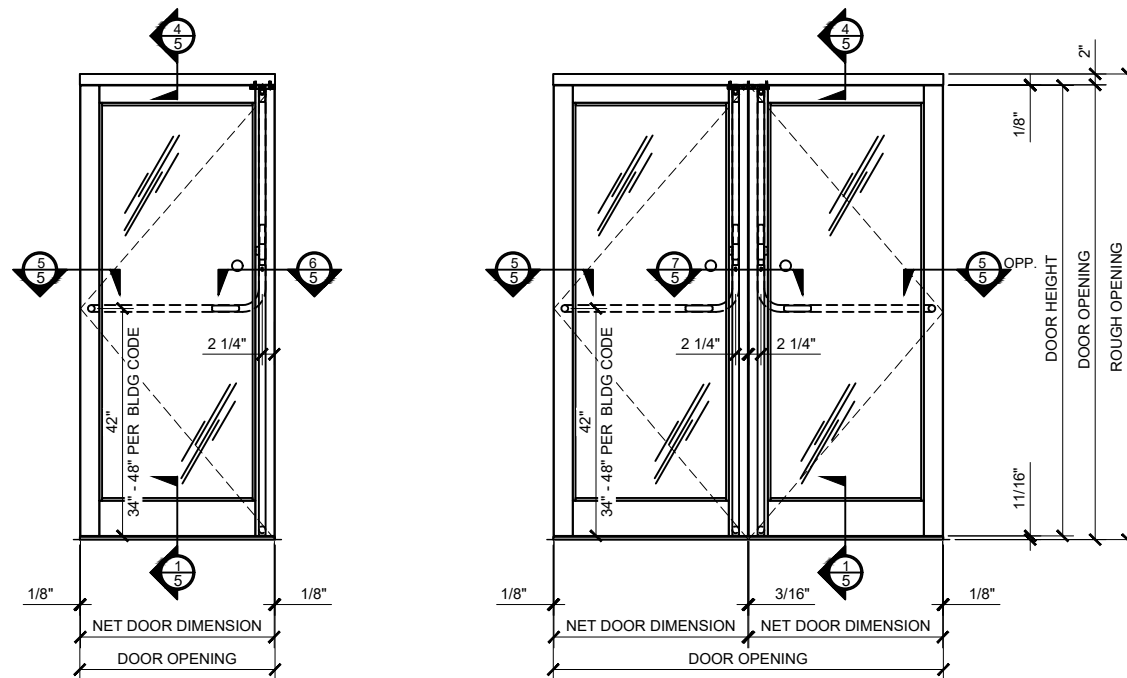

CRL-US ALUM CENTER-HUNG MEDIUM STILE SERIES 400 DOOR TYPICAL ELEVATION