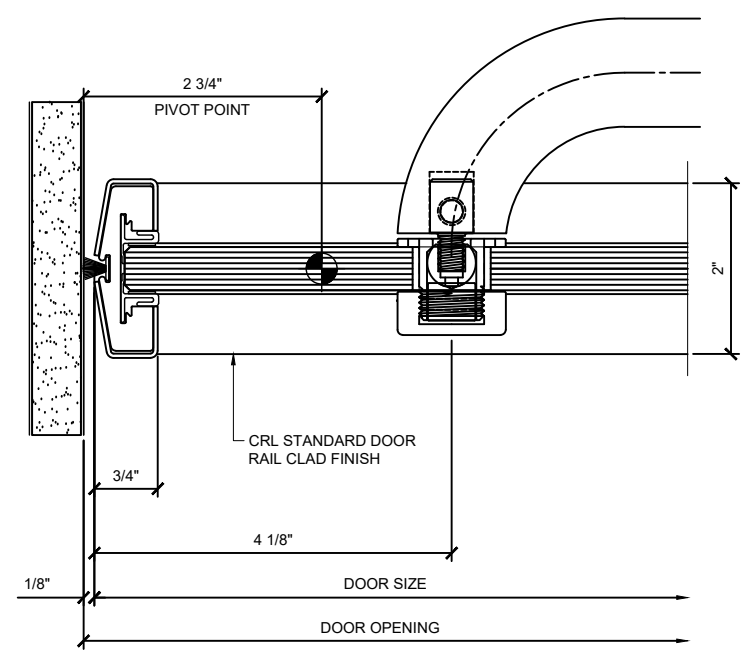

4 PANIC HANDLE DOOR HEAD DETAIL
 WEDGE-LOCK "P" STYLE ALL GLASS DOOR W/PA100F

3 KEYED PANIC ACTUATOR DETAILS
 1/2" ALL GLASS DOOR W/ PA100_

2 INTERIOR PANIC HANDLE DETAIL
 1/2" ALL GLASS DOOR W/ PA100_

1 EXTERIOR HANDLE DOOR SILL DETAIL
 WEDGE-LOCK "P & BP" STYLE ALL GLASS DOOR W/ PA100F