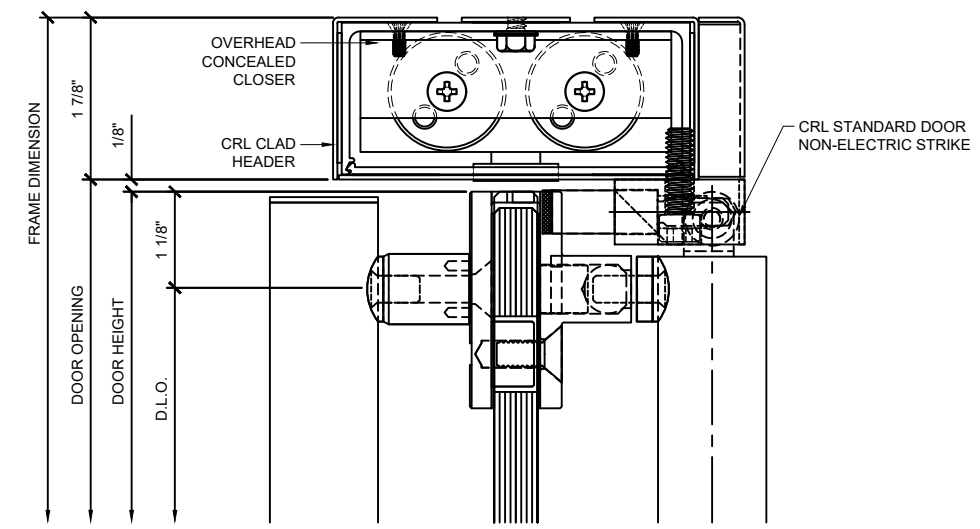

Revisions By:

CRL

2503 E. Verdon Avenue, Los Angeles, CA 90058-1897
PH (800)-521-0144 FX: 800-567-7501 www.craurence.com

Description:
CRL / BLUMCRAFT
PANIC HANDLES
FOR ALL DOOR SYSTEMS

Drawn By: VM
Date: 10/24/2013
Scale: 1'-0" = 1'-0"
File Name: CRL_BCRFT_PHS.dwg

Sheet

4

4 PANIC HANDLE DOOR HEAD DETAIL
PATCH STYLE ALL GLASS DOOR W/PA100F