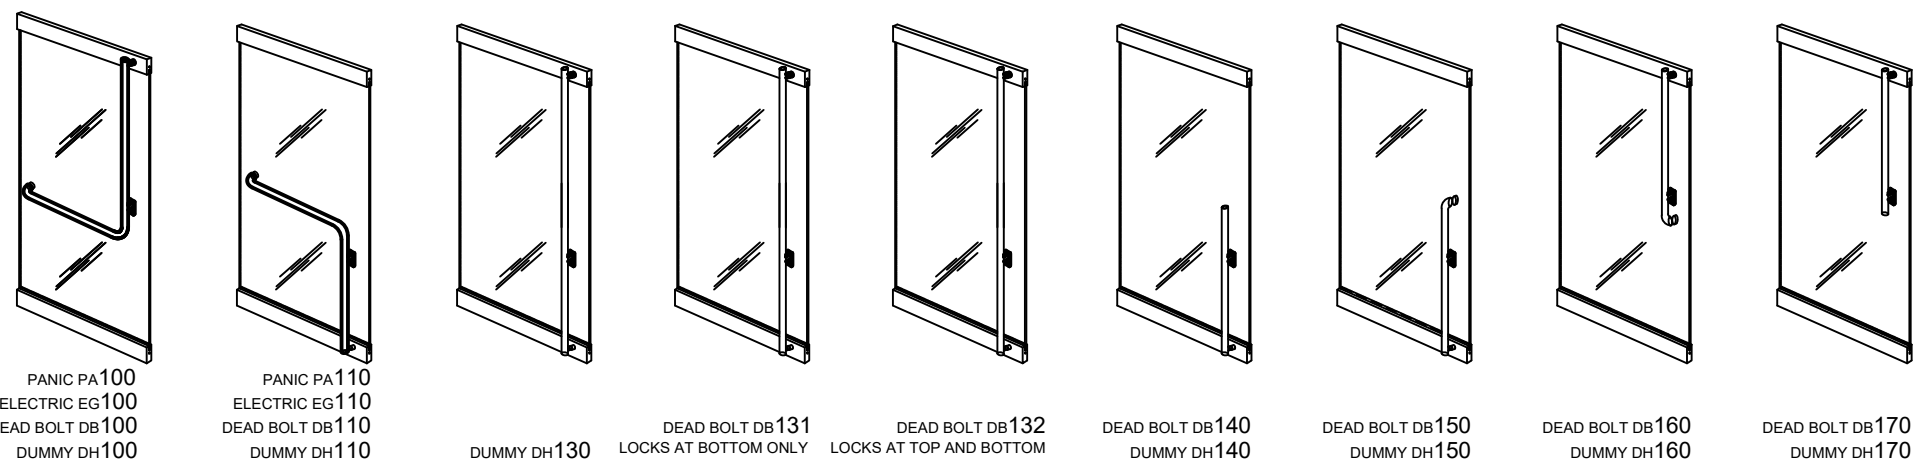

INTERIOR
OPERATING
HANDLE

PANIC PA100
ELECTRIC EG100
DEAD BOLT DB100
DUMMY DH100

PANIC PA110
ELECTRIC EG110
DEAD BOLT DB110
DUMMY DH110

DUMMY DH130

DEAD BOLT DB131
LOCKS AT BOTTOM ONLY

DEAD BOLT DB132
LOCKS AT TOP AND BOTTOM