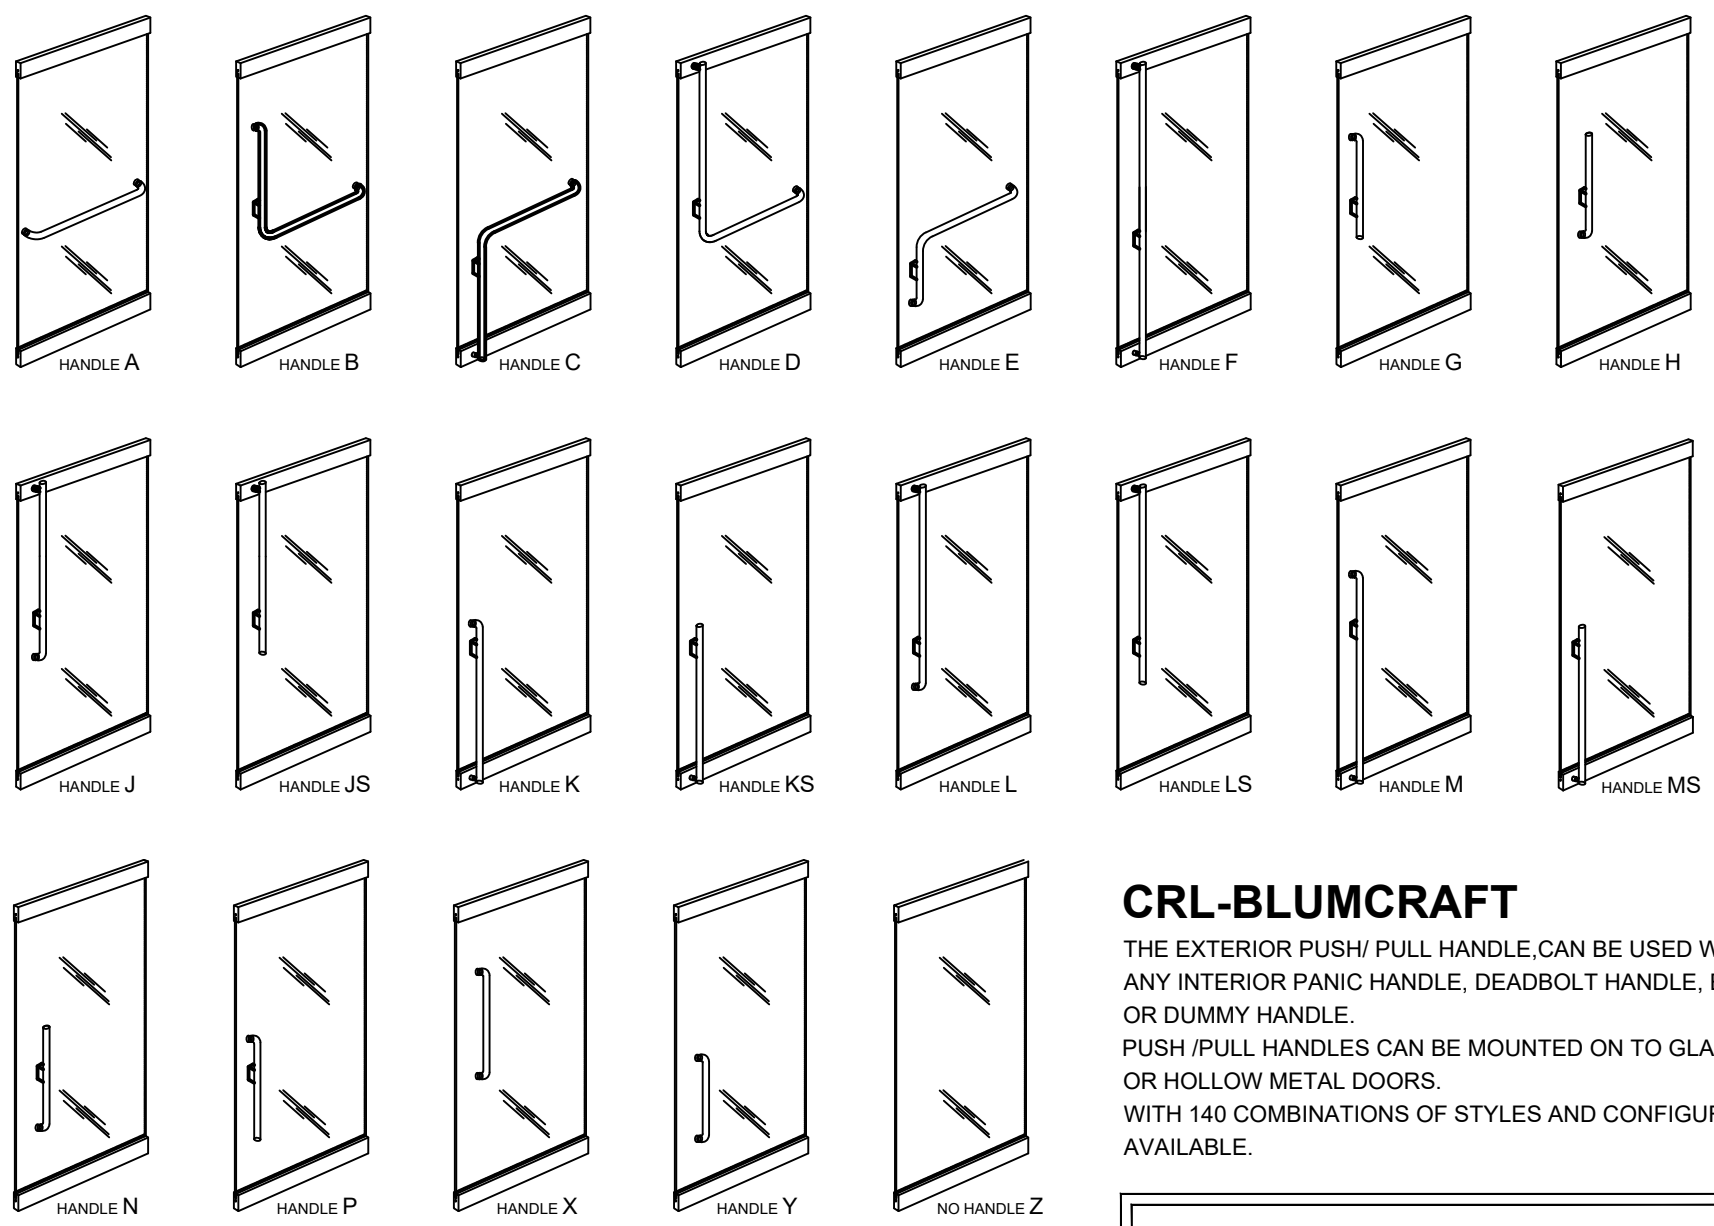

PANIC PA100
ELECTRIC EG100
DEAD BOLT DB100
DUMMY DH100

PANIC PA110
ELECTRIC EG110
DEAD BOLT DB110
DUMMY DH110

DUMMY DH130

DEAD BOLT DB131
LOCKS AT BOTTOM ONLY

DEAD BOLT DB132
LOCKS AT TOP AND BOTTOM

DEAD BOLT DB140
DUMMY DH140

DEAD BOLT DB150
DUMMY DH150

DEAD BOLT DB160
DUMMY DH160

DEAD BOLT DB170
DUMMY DH170

EXTERIOR
FIXED
PULL
HANDLES

HANDLE A

HANDLE B

HANDLE C

HANDLE D

HANDLE E

HANDLE F

HANDLE G

HANDLE H

HANDLE J

HANDLE JS

HANDLE K

HANDLE KS

HANDLE L

HANDLE LS

HANDLE M

HANDLE MS

HANDLE N

HANDLE P

HANDLE X

HANDLE Y

NO HANDLE Z

CRL-BLUMCRAFT

THE EXTERIOR PUSH/ PULL HANDLE,CAN BE USED WITH ANY INTERIOR PANIC HANDLE, DEADBOLT HANDLE, ELECTRONIC EGRESS OR DUMMY HANDLE.
PUSH /PULL HANDLES CAN BE MOUNTED ON TO GLASS , ALUMINUM, WOOD OR HOLLOW METAL DOORS.
WITH 140 COMBINATIONS OF STYLES AND CONFIGURATIONS AVAILABLE.

CRL - BLUMCRAFT PANIC HANDLE HAVE 12'-0" (144") SIZE LIMITATION FOR DOOR HEIGHTS

Description:

CRL / BLUMCRAFT
PANIC HANDLES
FOR ALL DOOR SYSTEMS

Drawn By: VM
Date: 10/24/2013
Scale: 3/4" =1'-0"
File Name:CRL_BCRFT PHS.dwg

Sheet

2503 E. Verron Avenue, Los Angeles, CA 90058-1897
PH (800)-421-0144 FX: 800-587-7501 www.crlaurence.com