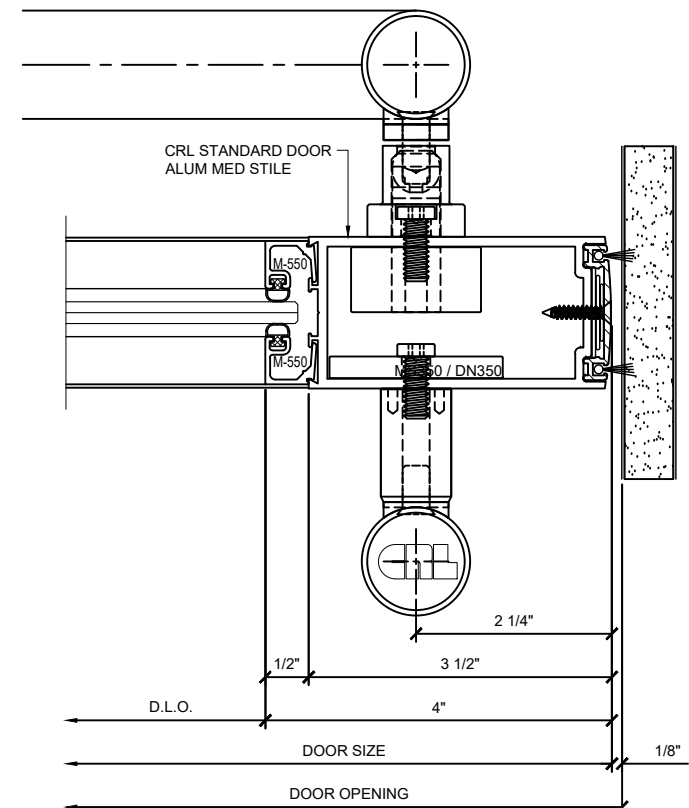

5 JAMB DETAIL AT PANIC HANDLE HINGE SIDE
 CRL-US ALUM SERIES 400 FULL FRAMED DOOR W/PA100F

6 JAMB DETAIL AT PANIC HANDLE LOCK SIDE
 CRL-US ALUM SERIES 400 FULL FRAMED DOOR W/PA100F

7 MEDIUM MEETING STILES AT PANIC HANDLE
 CRL-US ALUM SERIES 400 FULL FRAMED DOOR W/PA100F