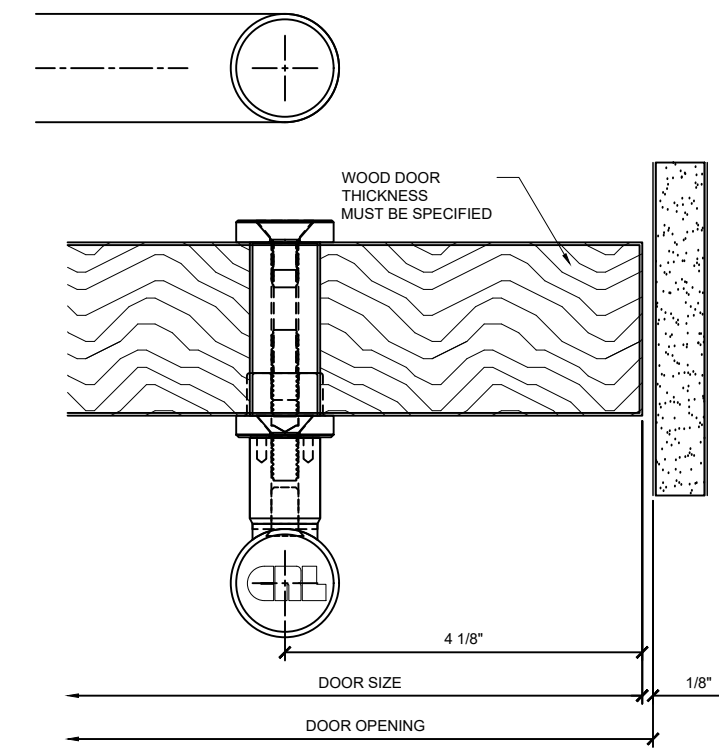

Sheet

5

4 PANIC HANDLE WOOD DOOR HEAD DETAIL
2" THICK SOLID WOOD DOOR W/PA100F

2 PANIC HANDLE DETAIL
2" THICK SOLID WOOD DOOR W/PA100F

1 EXTERIOR HANDLE DOOR SILL DETAIL
2" THICK SOLID WOOD DOOR W/PA100F

CRL STANDARD DOOR ELECTRIC STRIKE

5 JAMB DETAIL AT PANIC HANDLE HINGE SIDE
2" THICK SOLID WOOD DOOR W/PA100F

6 JAMB DETAIL AT PANIC HANDLE LOCK SIDE
2" THICK SOLID WOOD DOOR W/PA100F

7 WOOD MEETING STILES AT PANIC HANDLE
SOLID WOOD DOOR W/PA100F