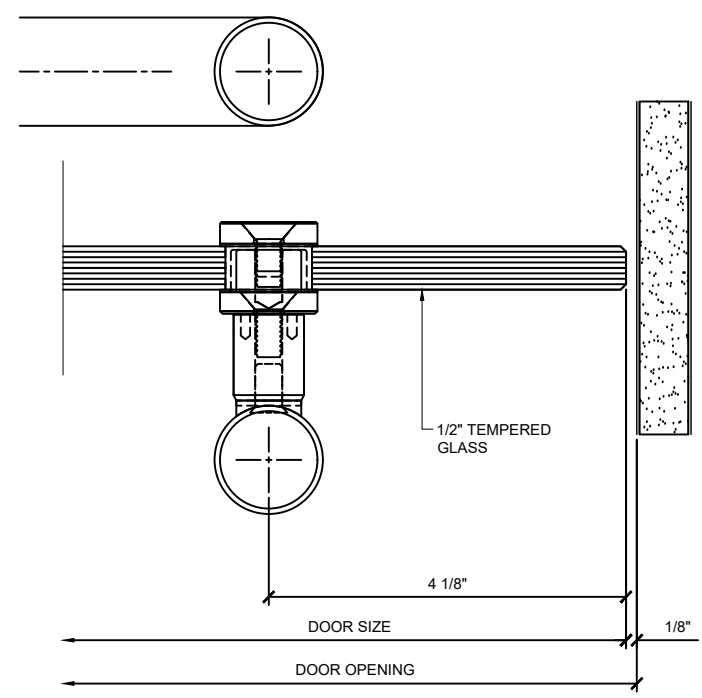

6 JAMB DETAIL AT PANIC HANDLE LOCK SIDE
PATCH STYLE ALL GLASS DOOR W/ PA100F