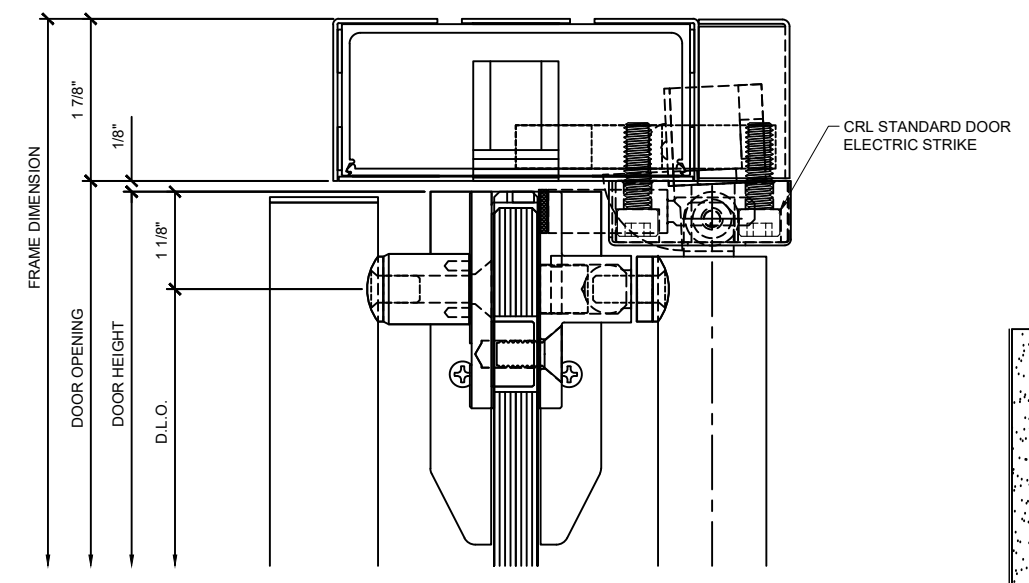

5 JAMB DETAIL AT PANIC HANDLE HINGE SIDE
 WEDGE-LOCK "P" STYLE ALL GLASS DOOR W/ PA100F

6 JAMB DETAIL AT PANIC HANDLE LOCK SIDE
 WEDGE-LOCK "P" STYLE ALL GLASS DOOR W/ PA100F

7 MEETING STILES AT PANIC HANDLE
 WEDGE-LOCK "P" STYLE ALL GLASS DOOR W/ PA100F