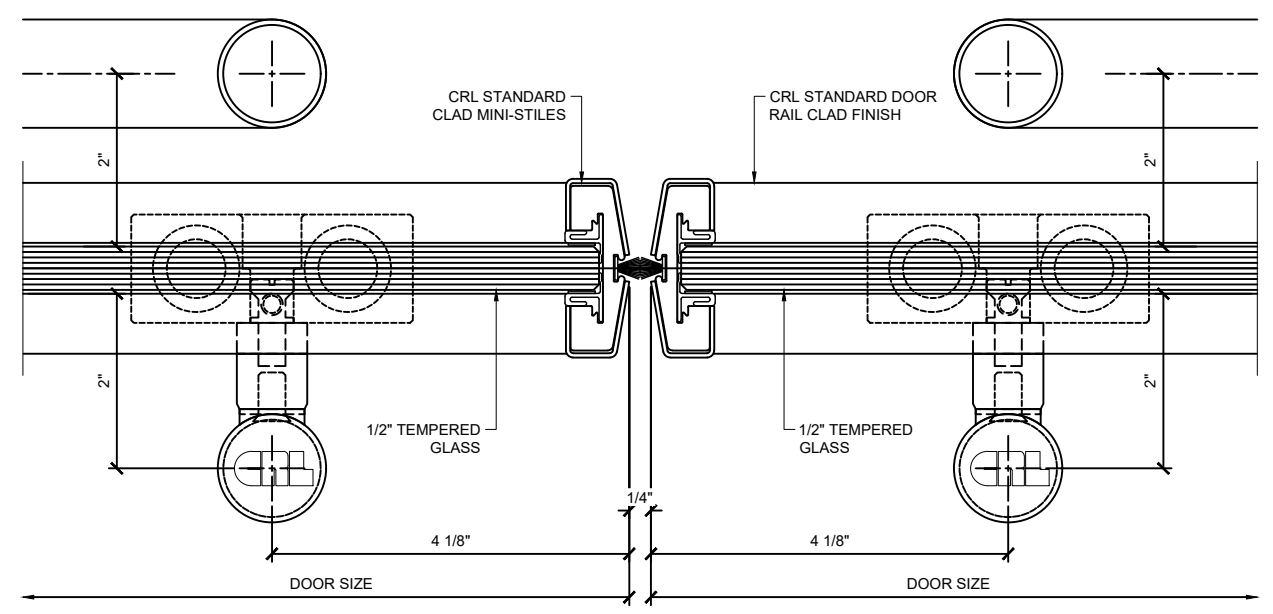

5 JAMB DETAIL AT PANIC HANDLE HINGE SIDE
 WEDGE-LOCK "P" STYLE ALL GLASS DOOR W/ PA100F

6 JAMB DETAIL AT PANIC HANDLE LOCK SIDE
 WEDGE-LOCK "P" STYLE ALL GLASS DOOR W/ PA100F

7 MEETING STILES AT PANIC HANDLE
 WEDGE-LOCK "P" STYLE ALL GLASS DOOR W/ PA100F