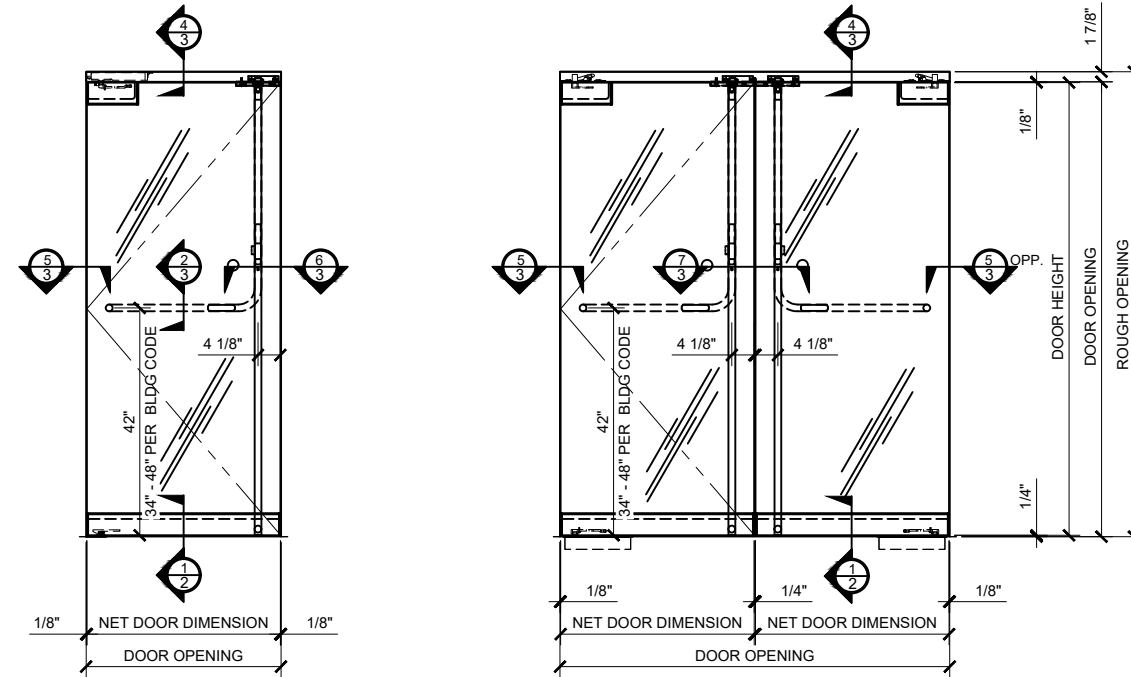

HERCULITE "BP-STYLE" WEDGE-LOCK RAIL GLASS DOORS