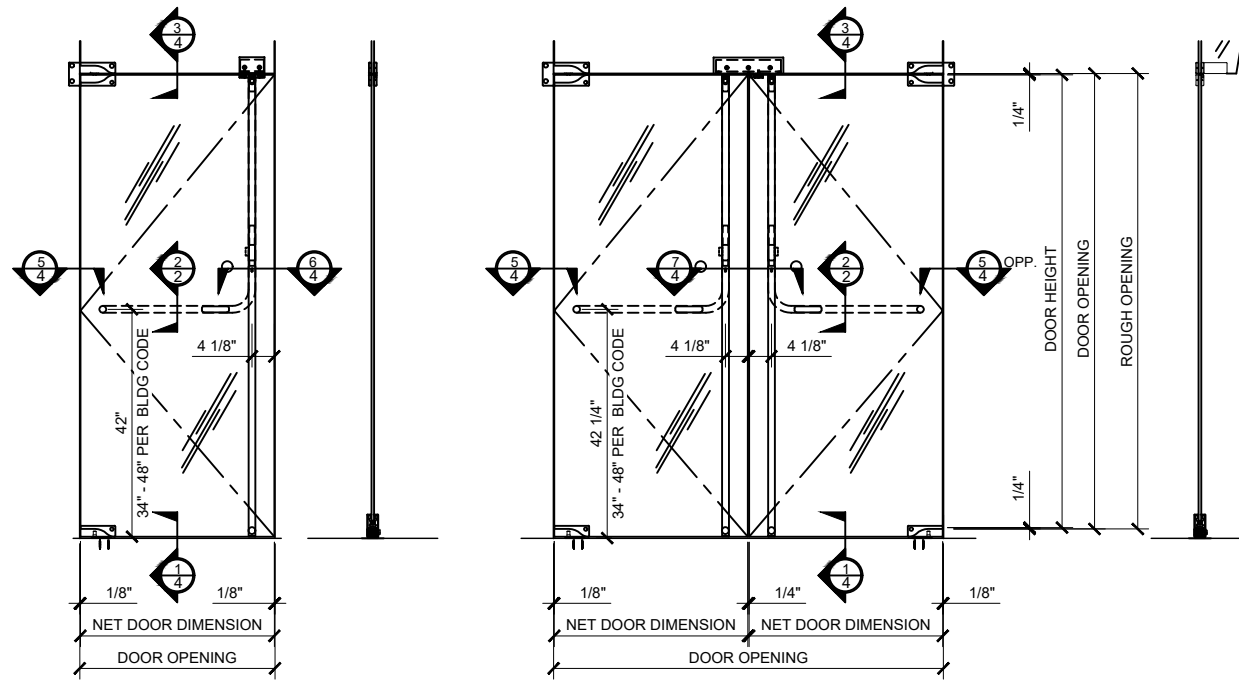

CRL PA100F PANIC HANDLES MOUNTED ON VARIOUS CRL DOOR SYSTEMS

Revisions By:

CRL

2503 E. Vernon Avenue, Los Angeles, CA 90058-1897
PH (800)-421-0144 FX 800-587-7501 www.craurence.com

Description:
CRL / BLUMCRAFT
PANIC HANDLES
FOR ALL DOOR SYSTEMS

Drawn By: VM
Date: 10/24/2013
Scale: 3/4" = 1'-0"
File Name: CRL_BCRFT_PHS.dwg
Sheet

CRL NORTH AMERICAN COMMERCIAL PATCH ALL GLASS DOORS

CRL - BLUMCRAFT PANIC HANDLE HAVE
12'-0" (144") SIZE LIMITATION FOR DOOR
HEIGHTS

- HARDWARE FABRICATED FROM 1 1/4" DIAMETER STAINLESS STEEL OR ARCHITECTURAL BRONZE TUBING
- WIDE SELECTION OF EXTERIOR PULL HANDLES ARE AVAILABLE
- STANDARD CONFIGURATIONS AVAILABLE FOR PANIC HANDLES, DEADBOLT HANDLES, ELECTRONIC EGRESS OR DUMMY HANDLES
- PA100 PANICS ARE COMPATIBLE WITH ELECTRIC STRIKES
- STANDARD CONFIGURATIONS AVAILABLE FOR PA110, DB110 AND EG110
- ALL PANICS COME WITH A DOGGING FEATURE
- ALL CONFIGURATIONS AVAILABLE WITH OR WITHOUT KEYED ACCESS DEVICES
- AVAILABLE IN POLISHED AND BRUSHED STAINLESS STEEL, SATIN AND POLISHED BRASS, AND OIL RUBBED BRONZE
- CRL WEDGE-LOCK RAIL SYSTEM "ALL GLASS" DOORS
- CRL WEDGE-LOCK PATCH "ALL GLASS" DOORS
- CRL / US ALUM FULL FRAME SERIES 400 MEDIUM STILE DOOR SYSTEM
- CRL PATCH COMERCIAL SYSTEM "ALL GLASS" DOORS
- CRL PANIC HANDLES CAN ALSO BE MOUNTED ON WOOD AND HOLLOW METAL DOORS
  - AVAILABLE FOR ANY DOOR THICKNESS