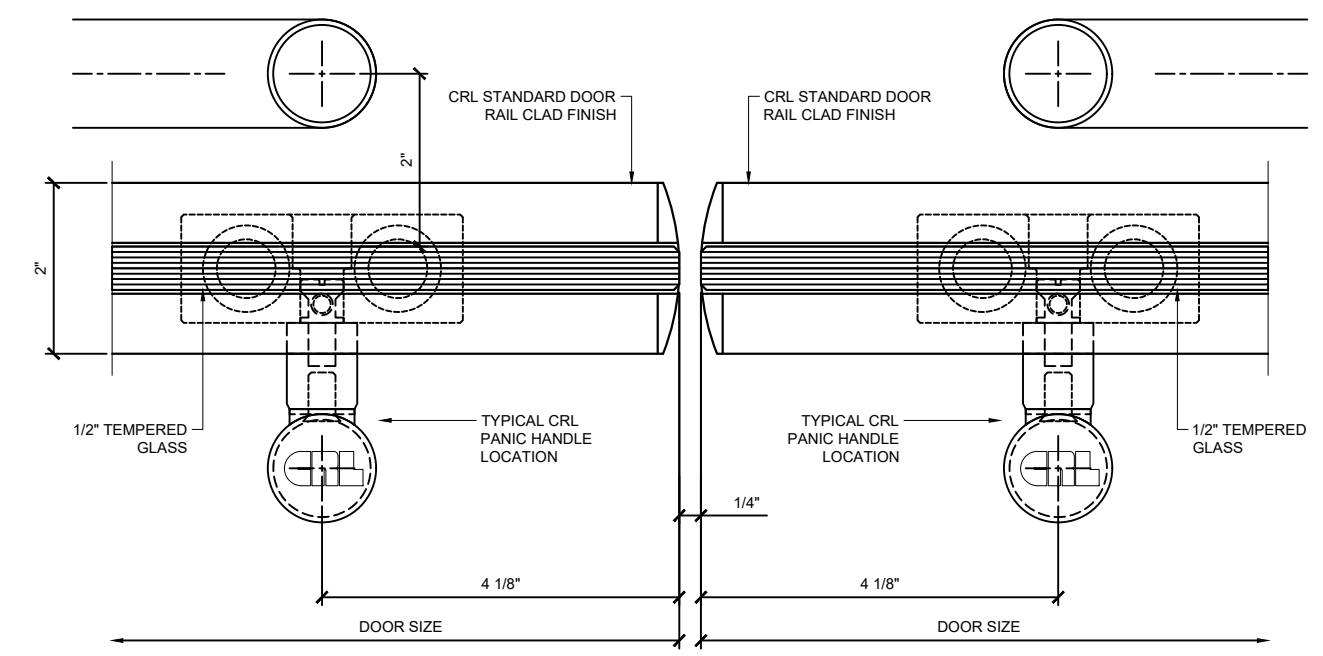

7 MEETING STILES AT PANIC HANDLE
WEDGE-LOCK "BP" STYLE ALL GLASS DOOR W/ PA100F