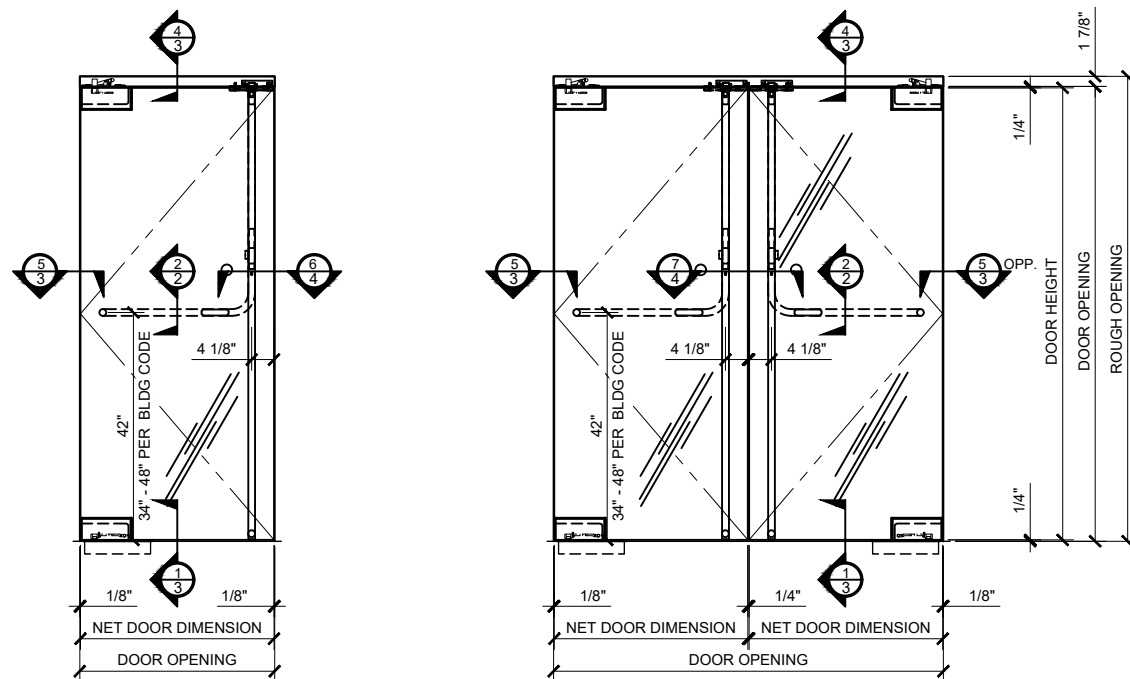

HERCULITE "BP-STYLE" WEDGE-LOCK RAIL GLASS DOORS

HERCULITE "A-STYLE" WEDGE-LOCK PATCH RAIL GLASS DOORS

CRL - BLUMCRAFT PANIC HANDLE HAVE
12'-0" (144") SIZE LIMITATION FOR DOOR
HEIGHTS

- * WIDE SELECTION OF EXTERIOR PULL HANDLES ARE AVAILABLE
- * STANDARD CONFIGURATIONS AVAILABLE FOR PA100, DB100 AND EG100
- * PA100 PANICS ARE COMPATIBLE WITH ELECTRIC STRIKES
- * STANDARD CONFIGURATIONS AVAILABLE FOR PA110, DB110 AND EG110
- * ALL PANICS COME WITH A DOGGING FEATURE
- * ALL CONFIGURATIONS AVAILABLE WITH OR WITHOUT KEYED ACCESS DEVICES
- * AVAILABLE IN POLISHED AND BRUSHED STAINLESS STEEL, SATIN AND POLISHED BRASS, AND OIL RUBBED BRONZE
- * CRL WEDGE-LOCK RAIL SYSTEM "ALL GLASS" DOORS
- * CRL WEDGE-LOCK PATCH "ALL GLASS" DOORS
- * CRL / US ALUM FULL FRAME SERIES 400 MEDIUM STILE DOOR SYSTEM
- * CRL PATCH COMERCIAL SYSTEM "ALL GLASS" DOORS
- * CRL PANIC HANDLES CAN ALSO BE MOUNTED ON WOOD AND HOLLOW METAL DOORS
- AVAILABLE FOR ANY DOOR THICKNESS