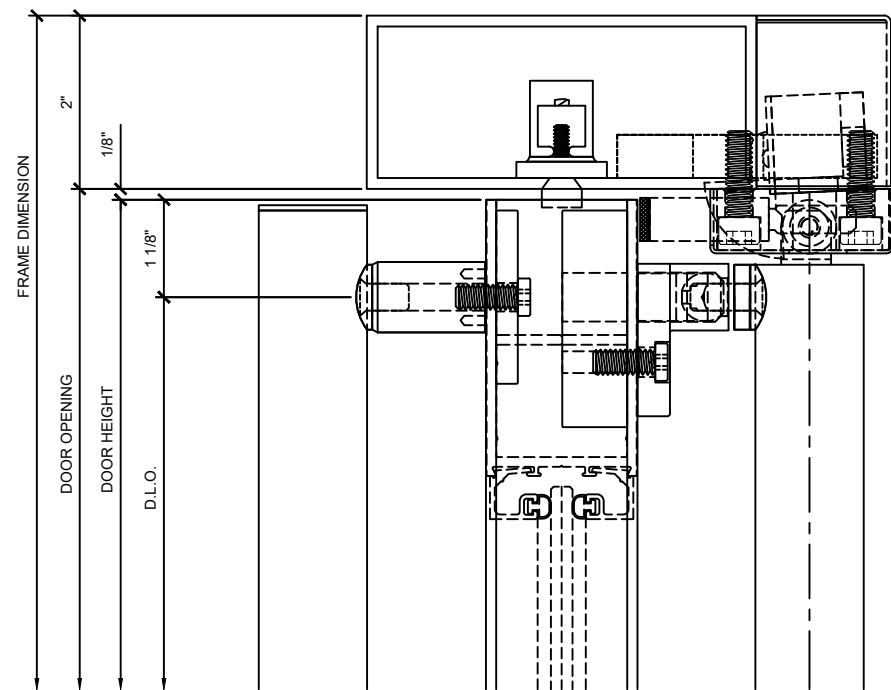

4 PANIC HANDLE DOOR HEAD DETAIL
CRL-US ALUM SERIES 400 FULL FRAMED DOOR W/PA100F