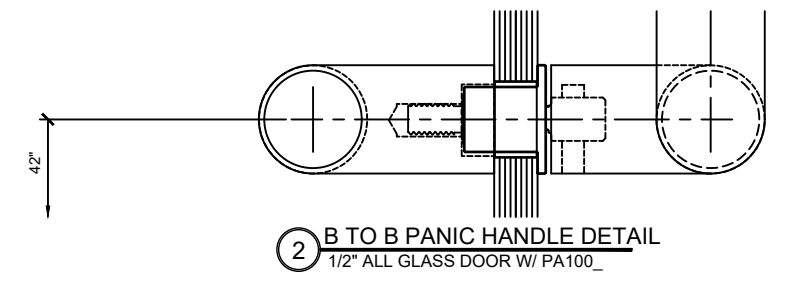

7 MEETING STILES AT PANIC HANDLE
WEDGE-LOCK "BP" STYLE ALL GLASS DOOR W/ PA100F