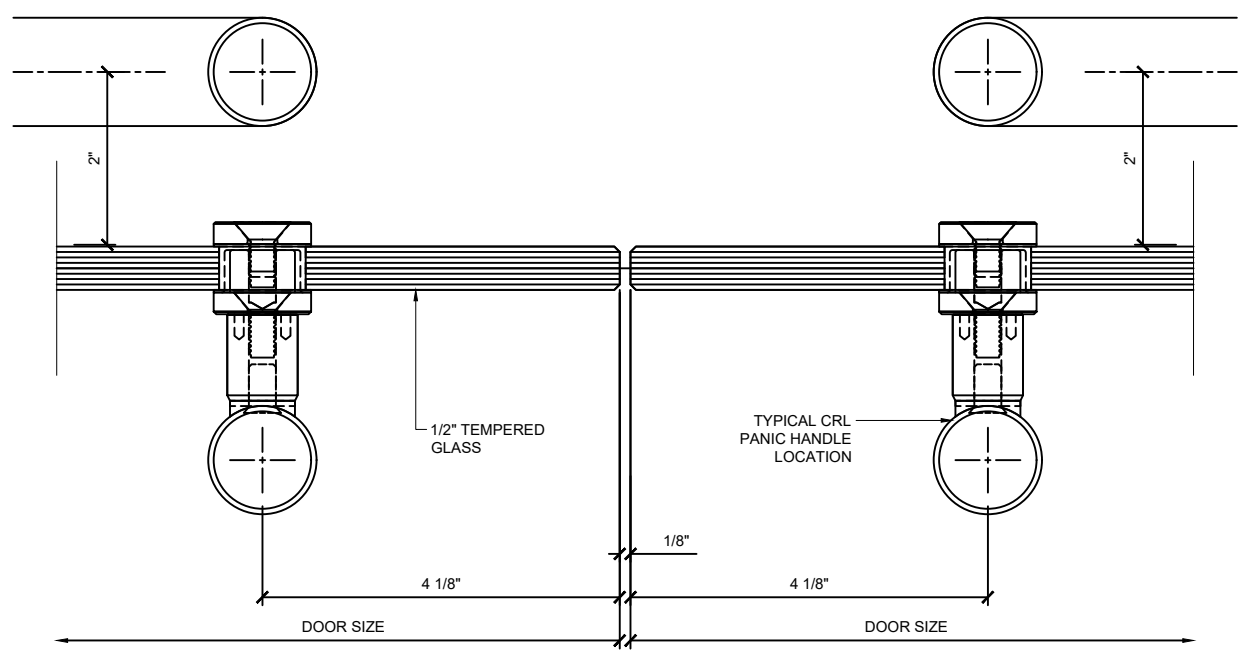

Revisions By:

CRL

2503 E. Verdon Avenue, Los Angeles, CA 90058-1897
PH (800)-521-0144 FX: 800-567-7501 www.craurence.com

Description:
CRL / BLUMCRAFT
PANIC HANDLES
FOR ALL DOOR SYSTEMS

Drawn By: VM
Date: 10/24/2013
Scale: 1'-0" = 1'-0"
File Name: CRL_BCRFT_PHS.dwg

Sheet

4