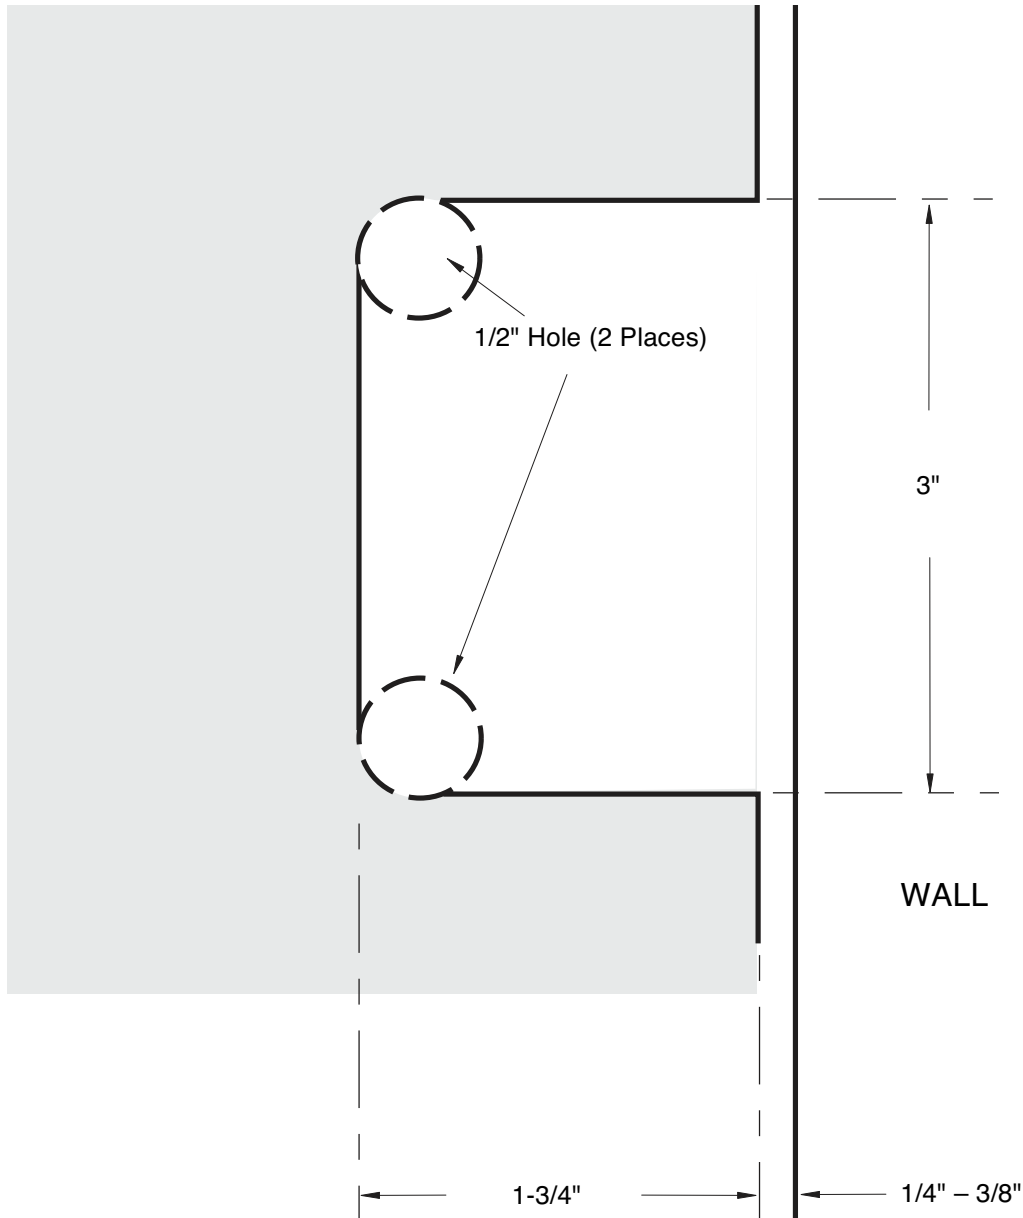

SHORIZON®

MAXUM SERIES/ MAJESTIC
GLASS TO WALL HINGE NOTCH
H-MGTW-FP/ HMGTTWA-FP
H-MBGTTW-FP

NOTE: DRAWINGS NOT TO SCALE.

REVISION DATE 04/16

ushorizon.com

28539 INDUSTRY DRIVE, VALENCIA, CA 91355

Toll Free Phone: (877) 728-3874 Toll Free Fax: (888) 440-9567