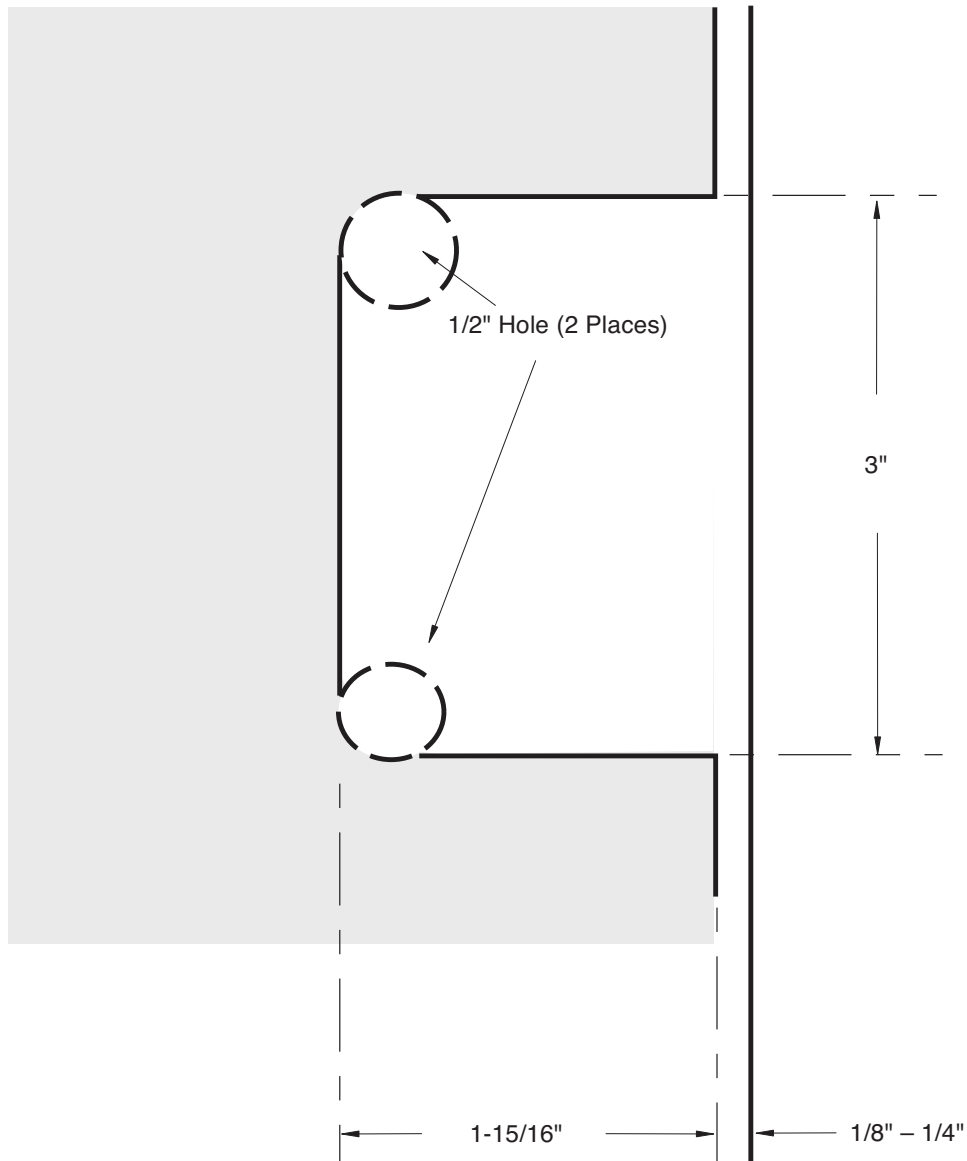

SHORIZON®

MAJESTIC SERIES
GLASS TO WALL HINGE NOTCH
H-MBGTW-FP (H-PLATE)

NOTE: DRAWINGS NOT TO SCALE.

REVISION DATE 08/15

ushorizon.com

28539 INDUSTRY DRIVE, VALENCIA, CA 91355

Toll Free Phone: (877) 728-3874 Toll Free Fax: (888) 440-9567