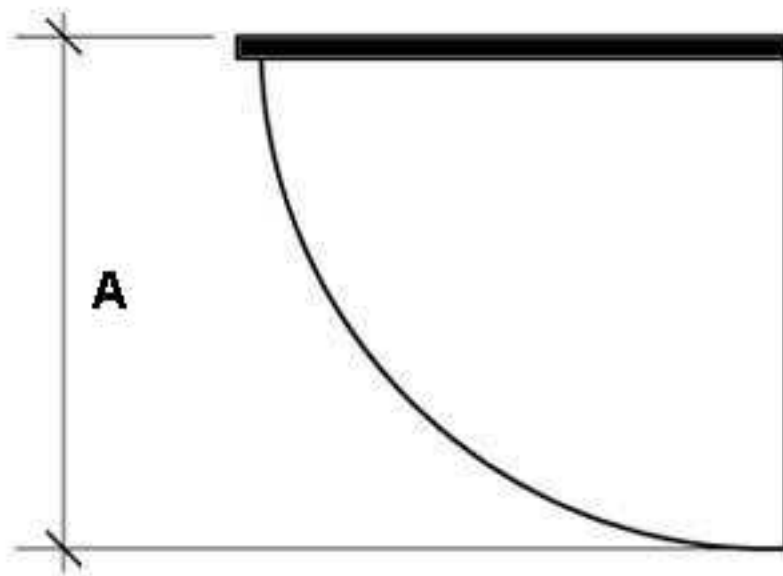

QUARTER DOME MIRROR

FRONT VIEW

SIDE VIEW

B''

TOP VIEW

PART#	A	B
DMQ18	8.5"	12.25"
DMQ26	11.25"	18.25"
DMQ32	14"	22.5"
DMQ36	15.25"	24.5"