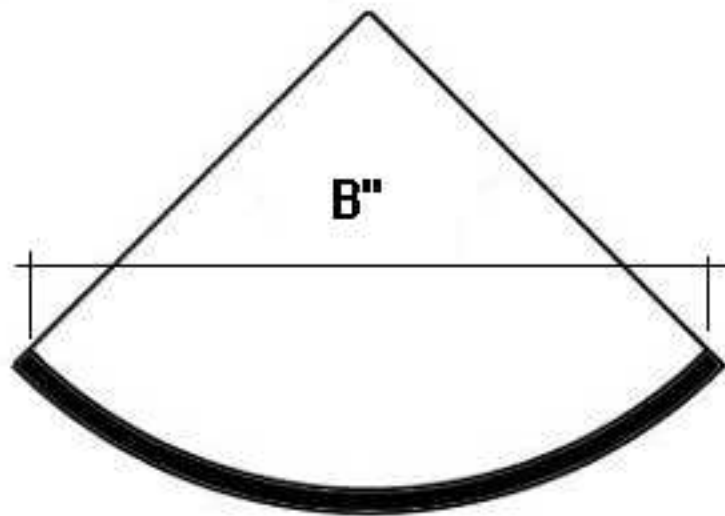

QUARTER DOME MIRROR

FRONT VIEW

SIDE VIEW

B''

TOP VIEW

PART#	A	B
DMQ18	8.5"	12.25"
DMQ26	11.25"	18.25"
DMQ32	14"	22.5"
DMQ36	15.25"	24.5"