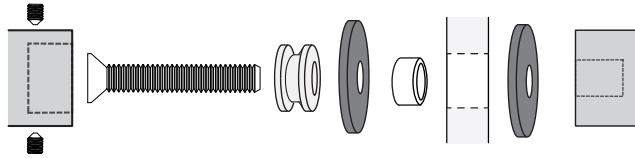

## CRL ALUMINUM DOOR MOUNTED STANDARD PULL HANDLES

## CRL BERETTA SERIES 8" X 8" BACK-TO-BACK PULL HANDLES

CAT. NO.  
BS8X8  
BS20X20

### INCLUDED MOUNTING HARDWARE

5/16"-18 Back-to-Back  
Glass Door Mount Shown

### ADD TO CAT. NO. FOR FINISH

BS = BRUSHED STAINLESS

PS = POLISHED STAINLESS

Cat. No.	Hole Size: A	B	C	D
BS8X8	Glass 5/8" (16 mm)	8" (356 mm)	9-3/8" (238 mm)	2-1/8" (54 mm)
BS20X20	Glass 5/8" (16 mm)	20" (508 mm)	21-3/8" (543 mm)	2-1/8" (54 mm)