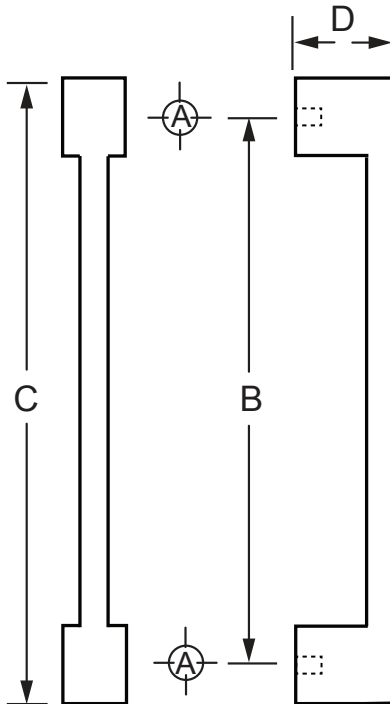

## CRL BERETTA SERIES 8" X 8" BACK-TO-BACK PULL HANDLES

CAT. NO.  
BS8X8  
BS20X20

### INCLUDED MOUNTING HARDWARE

5/16"-18 Back-to-Back  
Glass Door Mount Shown

### ADD TO CAT. NO. FOR FINISH

BS = BRUSHED STAINLESS

PS = POLISHED STAINLESS

Cat. No.	Hole Size: A	B	C	D
BS8X8	Glass 5/8" (16 mm)	8" (356 mm)	9-3/8" (238 mm)	2-1/8" (54 mm)
BS20X20	Glass 5/8" (16 mm)	20" (508 mm)	21-3/8" (543 mm)	2-1/8" (54 mm)

Mounting Options	Glass 3/8" to 1/2" (10 to 12 mm)	Wood/Aluminum up to 1-3/4" (45 mm)
Mounting Hardware	F40WK Included	Cat. No. TB4CH

**NOTE:** Optional hardware kits must be purchased separately.