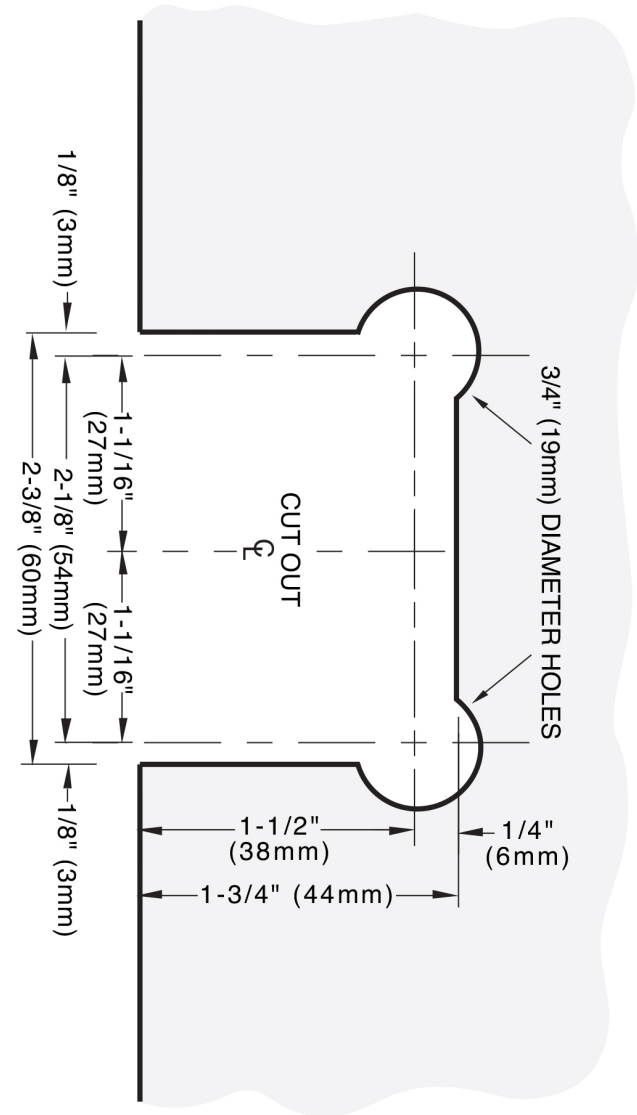

ESTATE

Wall Mount Hinge

CAT. NO. EST037

***NOTE:** Do not exceed either maximum weight or width when choosing proper quantity of hinges.

Specifications:

Glass Sizes:	3/8" (10mm) to 1/2" (12mm) thick tempered safety glass
Construction:	Solid brass
Closing Type:	Self-centering when within 15° of closed position
Cutout Required	
Includes:	Gaskets, screws and template

Maximum Door Capacities for Two Hinges or Three Hinges

Maximum Door Weight:	80lbs.(36 kg)	120 lbs.(55 kg)
Maximum Door Width:	28"(711mm)	34"(864mm)
Maximum Door Width:	26"(660mm)	30"(762mm)

Use of Gaskets:

For 3/8" (10mm) Glass: Use one thick gasket on each side
For 1/2" (12mm) Glass: Use one thin gasket on each side

Recommendations:

For public safety, we recommend the use of only tempered safety glass.
Do not use power tools when installing these hinges.

IMPORTANT: Project measurements from the edge of the glass.

ESTATE

Wall Mount Hinge

CAT. NO. EST037