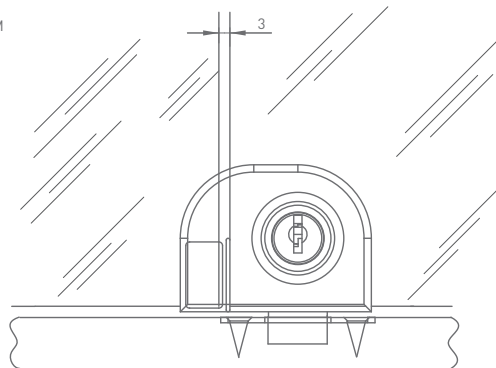

ZWEIFLÜGELIGE TÜR

CRL CAT. NO. EH212
EH212KA
EH214
EH214KA
EH216
EH216KA

FINISHES CHROME
BLACK CHROME
BRASS

STRIKING PLATE COMES WITH THE LOCK
SCHLIESSBLECH

STRIKING PLATE
ANSCHLAG

CRL CAT. NO. EH220
EH220

FINISHES CHROME
BLACK CHROME
BRASS

crlaurence.com

TECH DATA SHEET

MOUNTING EXAMPLE

AUGUST 2020

DOUBLE GLASS DOORS
LOCKING IN THE CENTER
ZWEIFLÜGELIGE TÜR
SCHLIESSUNG MITTIG

DOUBLE GLASS DOORS
LOCKING AT THE BOTTOM
ZWEIFLÜGELIGE TÜR
SCHLIESSUNG UNTEN

SINGLE GLASS DOOR
LOCKING AT THE TOP
EINFLÜGELIGE TÜR
SCHLIESSUNG OBEN

SINGLE GLASS DOOR
LOCKING AT THE BOTTOM
EINFLÜGELIGE TÜR
SCHLIESSUNG UNTEN

crlaurence.com