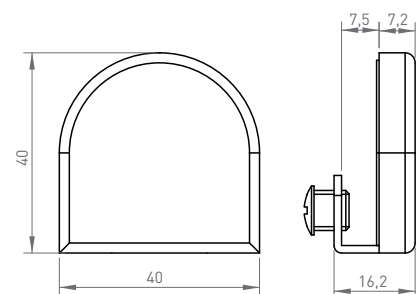

STRIKING PLATE COMES WITH THE LOCK
SCHLIESSBLECH

STRIKING PLATE
ANSCHLAG

CRL CAT. NO. EH220
EH220

FINISHES CHROME
BLACK CHROME
BRASS