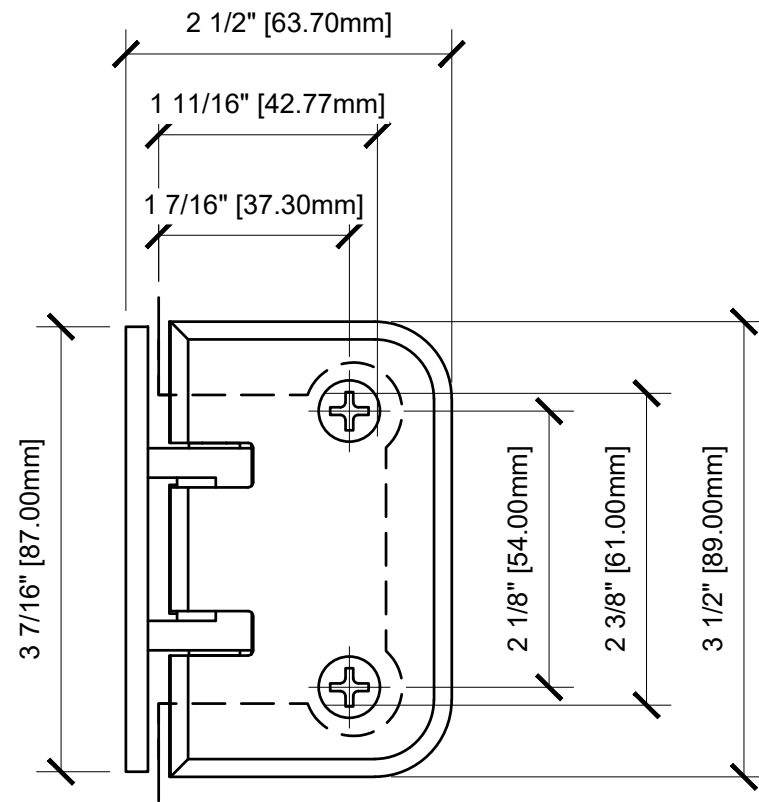

USE OF GASKETS
 FOR 3/8" (10mm) GLASS: USE ONE THIN GASKET ON EACH SIDE
 FOR 1/2" (12mm) GLASS: USE ONE THICK GASKET ON EACH SIDE

GLASS FABRICATION TEMPLATE

CATALOG NUMBER	FINISH
EST037CH	CHROME
EST037BR	POLISHED BRASS
EST037ORB	OIL RUBBED BRONZE
EST037ABC0	ANTIQUE BRUSHED COPPER
EST037BL	BLACK
EST037BN	BRUSHED NICKEL
EST037GP	GOLD PLATED
EST037PN	POLISHED NICKEL
EST037SB	SATIN BRASS
EST037SC	SATIN CHROME
EST037SN	SATIN NICKEL
EST037W	WHITE

EST037XX - CRL ESTATE SERIES WALL MOUNT HINGE

DATE: 1/07/19
 SCALE: 6" = 1'-0"
 DRAWN BY: BRIAN R.

DESCRIPTION:
 CRL EST037
 CRL ESTATE SERIES
 WALL MOUNT HINGE

CTS
 www.crlaurence.com

C.R. LAURENCE CO. ARCHITECTURAL PRODUCTS
 2503 E. Vernon Avenue, Los Angeles, CA 90058-1897
 PH (800)-421-6144 FX: 800-587-7501 www.crlaurence.com