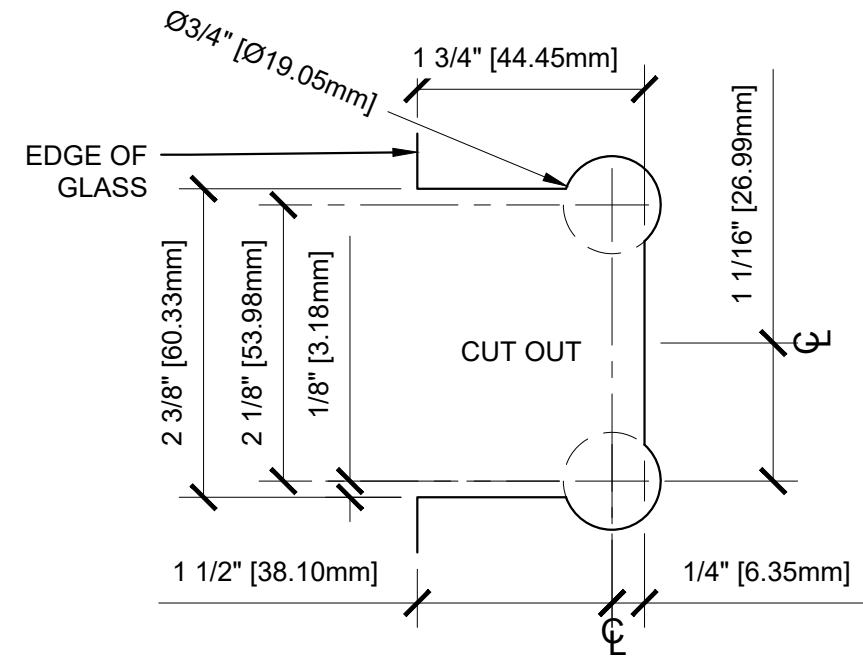

USE OF GASKETS
 FOR 3/8" (10mm) GLASS: USE ONE THIN GASKET ON EACH SIDE
 FOR 1/2" (12mm) GLASS: USE ONE THICK GASKET ON EACH SIDE

GLASS FABRICATION TEMPLATE

CATALOG NUMBER	FINISH
EST037CH	CHROME
EST037BR	POLISHED BRASS
EST037ORB	OIL RUBBED BRONZE
EST037ABC0	ANTIQUE BRUSHED COPPER
EST037BL	BLACK
EST037BN	BRUSHED NICKEL
EST037GP	GOLD PLATED
EST037PN	POLISHED NICKEL
EST037SB	SATIN BRASS
EST037SC	SATIN CHROME
EST037SN	SATIN NICKEL
EST037W	WHITE

EST037XX - CRL ESTATE SERIES WALL MOUNT HINGE

DATE: 1/07/19
 SCALE: 6" = 1'-0"
 DRAWN BY: BRIAN R.

DESCRIPTION:
 CRL EST037
 CRL ESTATE SERIES
 WALL MOUNT HINGE

CTS
 www.crlaurence.com

C.R. LAURENCE CO. ARCHITECTURAL PRODUCTS
 2503 E. Vernon Avenue, Los Angeles, CA 90058-1897
 PH (800)-421-6144 FX: 800-587-7501 www.crlaurence.com