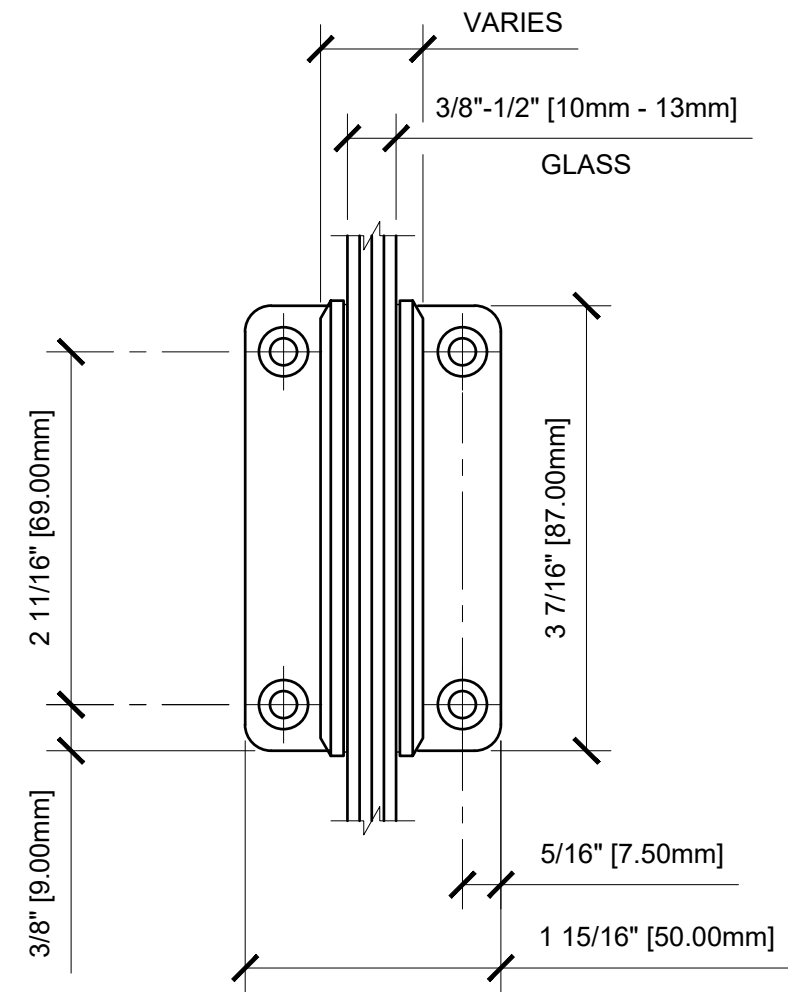

USE OF GASKETS
 FOR 3/8" (10mm) GLASS: USE ONE THIN GASKET ON EACH SIDE
 FOR 1/2" (12mm) GLASS: USE ONE THICK GASKET ON EACH SIDE

GLASS FABRICATION TEMPLATE

CATALOG NUMBER	FINISH
EST037CH	CHROME
EST037BR	POLISHED BRASS
EST037ORB	OIL RUBBED BRONZE
EST037ABC0	ANTIQUE BRUSHED COPPER
EST037BL	BLACK
EST037BN	BRUSHED NICKEL
EST037GP	GOLD PLATED
EST037PN	POLISHED NICKEL
EST037SB	SATIN BRASS
EST037SC	SATIN CHROME
EST037SN	SATIN NICKEL
EST037W	WHITE

EST037XX - CRL ESTATE SERIES WALL MOUNT HINGE

DATE: 1/07/19
 SCALE: 6" = 1'-0"
 DRAWN BY: BRIAN R.

DESCRIPTION:
 CRL EST037
 CRL ESTATE SERIES
 WALL MOUNT HINGE

CTS
 www.crlaurence.com

C.R. LAURENCE CO. ARCHITECTURAL PRODUCTS
 2503 E. Vernon Avenue, Los Angeles, CA 90058-1897
 PH (800)-421-6144 FX: 800-587-7501 www.crlaurence.com