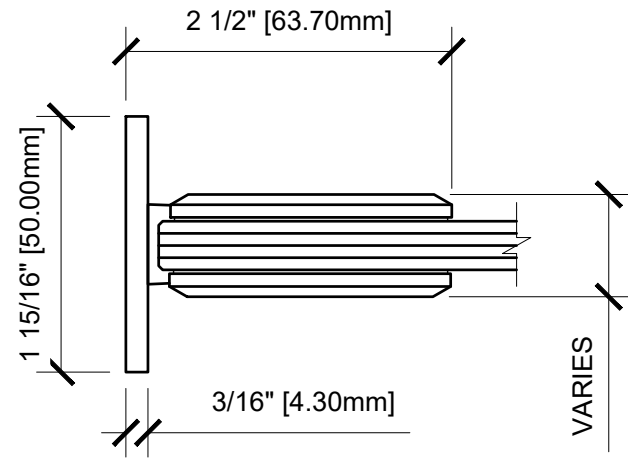

USE OF GASKETS
 FOR 3/8" (10mm) GLASS: USE ONE THIN GASKET ON EACH SIDE
 FOR 1/2" (12mm) GLASS: USE ONE THICK GASKET ON EACH SIDE

GLASS FABRICATION TEMPLATE

CATALOG NUMBER	FINISH
EST037CH	CHROME
EST037BR	POLISHED BRASS
EST037ORB	OIL RUBBED BRONZE
EST037ABC0	ANTIQUE BRUSHED COPPER
EST037BL	BLACK
EST037BN	BRUSHED NICKEL
EST037GP	GOLD PLATED
EST037PN	POLISHED NICKEL
EST037SB	SATIN BRASS
EST037SC	SATIN CHROME
EST037SN	SATIN NICKEL
EST037W	WHITE

EST037XX - CRL ESTATE SERIES WALL MOUNT HINGE

DATE: 1/07/19
 SCALE: 6" = 1'-0"
 DRAWN BY: BRIAN R.

DESCRIPTION:
 CRL EST037
 CRL ESTATE SERIES
 WALL MOUNT HINGE

CTS
 www.crlaurence.com

C.R. LAURENCE CO. ARCHITECTURAL PRODUCTS
 2503 E. Vernon Avenue, Los Angeles, CA 90058-1897
 PH (800)-421-6144 FX: 800-587-7501 www.crlaurence.com