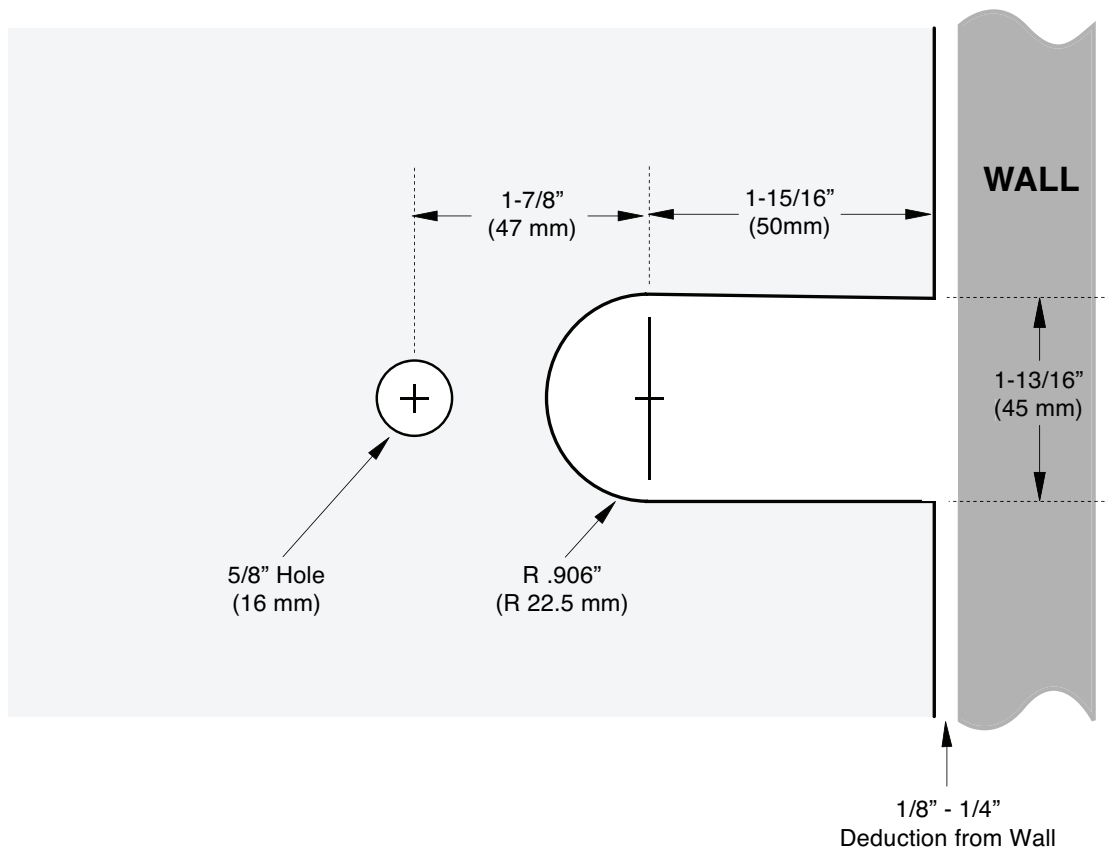

SHORIZON®

H-CGTW-OP

H-CGTW-FP

3/4" NOTCH

NOTE: DRAWINGS NOT TO SCALE.

REVISION DATE 08/15

ushorizon.com

28539 INDUSTRY DRIVE, VALENCIA, CA 91355