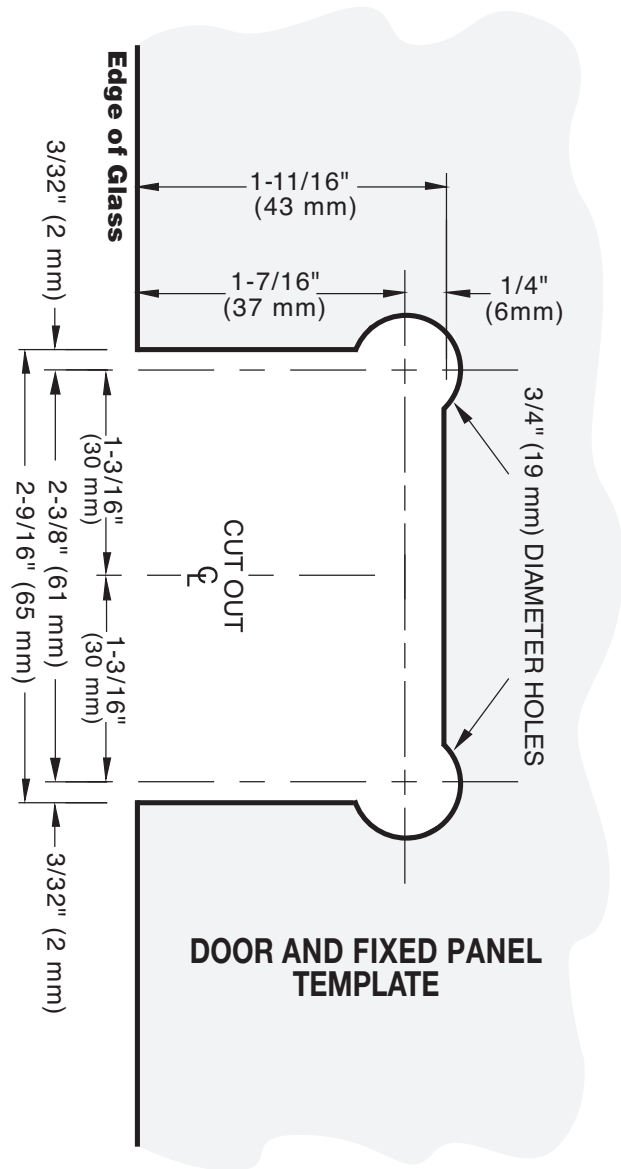

SHORIZON®

GLASS TO GLASS HINGE NOTCH

H-90GTG

H-P90GTG

Fixed Panel

NOTE: DRAWINGS NOT TO SCALE.

REVISION DATE 08/15

ushorizon.com