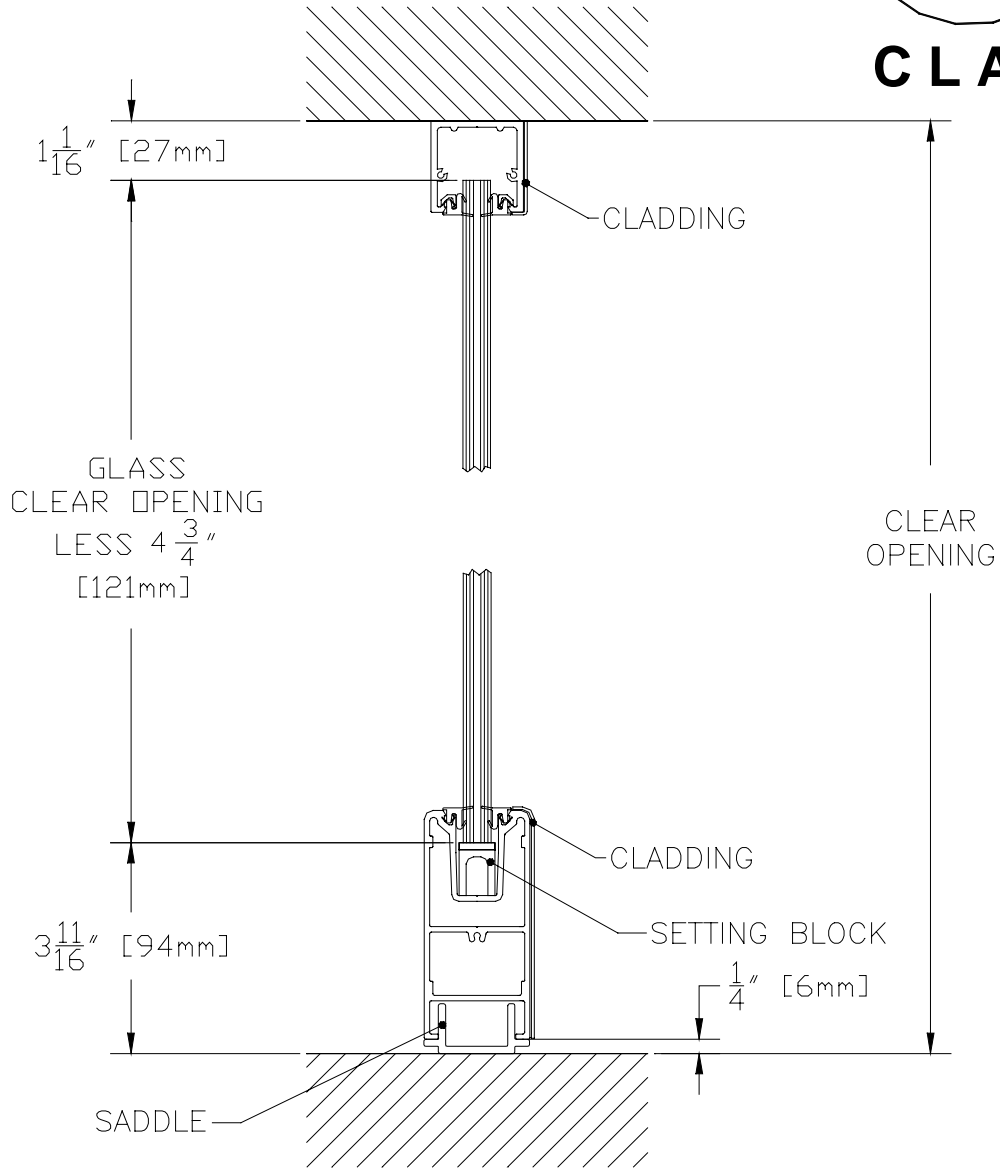

NOTE:

1. DIMENSIONS ARE THE SAME FOR CLAD AND NON CLAD U-CHANNELS AND RAILS
2. FOR 3/4" [19mm] SADDLE (TO MATCH 1/2" [13mm] THRESHOLD) REVERSE SADDLE. GLASS WILL BE CLEAR OPENING LESS 5-1/4" [134mm]

**CLAD**

U-CHANNEL TOP  
 4" SQUARE SIDELITE RAIL WITH 1/4"  
 SADDLE BOTTOM CLAD AND NON-CLAD

**CRL** DOOR RAIL SYSTEM

**C.R. Laurence Architectural Products**

Phone Orders (800) 421-6144

Fax Orders (800) 262-3299