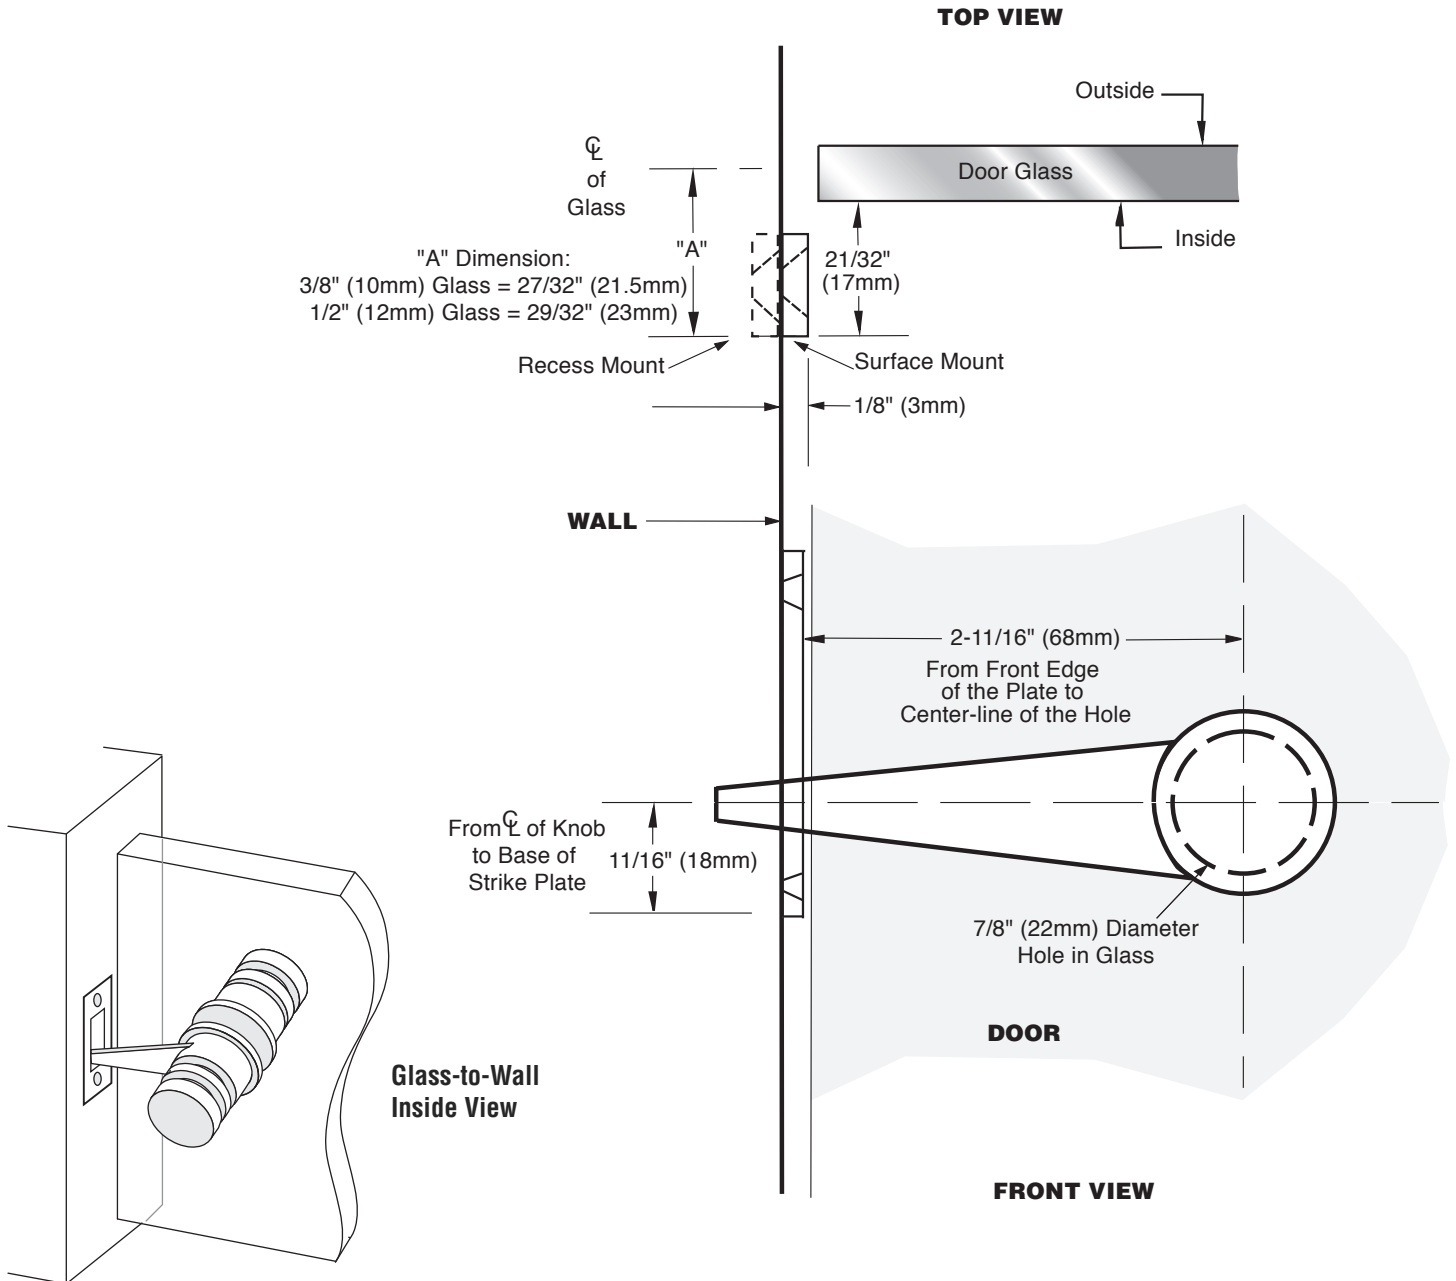

SHORIZON®

KNOB LATCH GLASS-TO-WALL INSTALLATION KL180

NOTE: DRAWINGS NOT TO SCALE.

REVISION DATE 08/15

ushorizon.com

28539 INDUSTRY DRIVE, VALENCIA, CA 91355

Toll Free Phone: (877) 728-3874 Toll Free Fax: (888) 440-9567

Phone: (661) 775-1675 Fax: (661) 775-1676

SHORIZON®

KNOB LATCH
GLASS-TO-GLASS INSTALLATION
NO. KL180

IMPORTANT:

Project measurements from the edge of the fixed glass panel.

NOTE: DRAWINGS NOT TO SCALE.

REVISION DATE 08/15