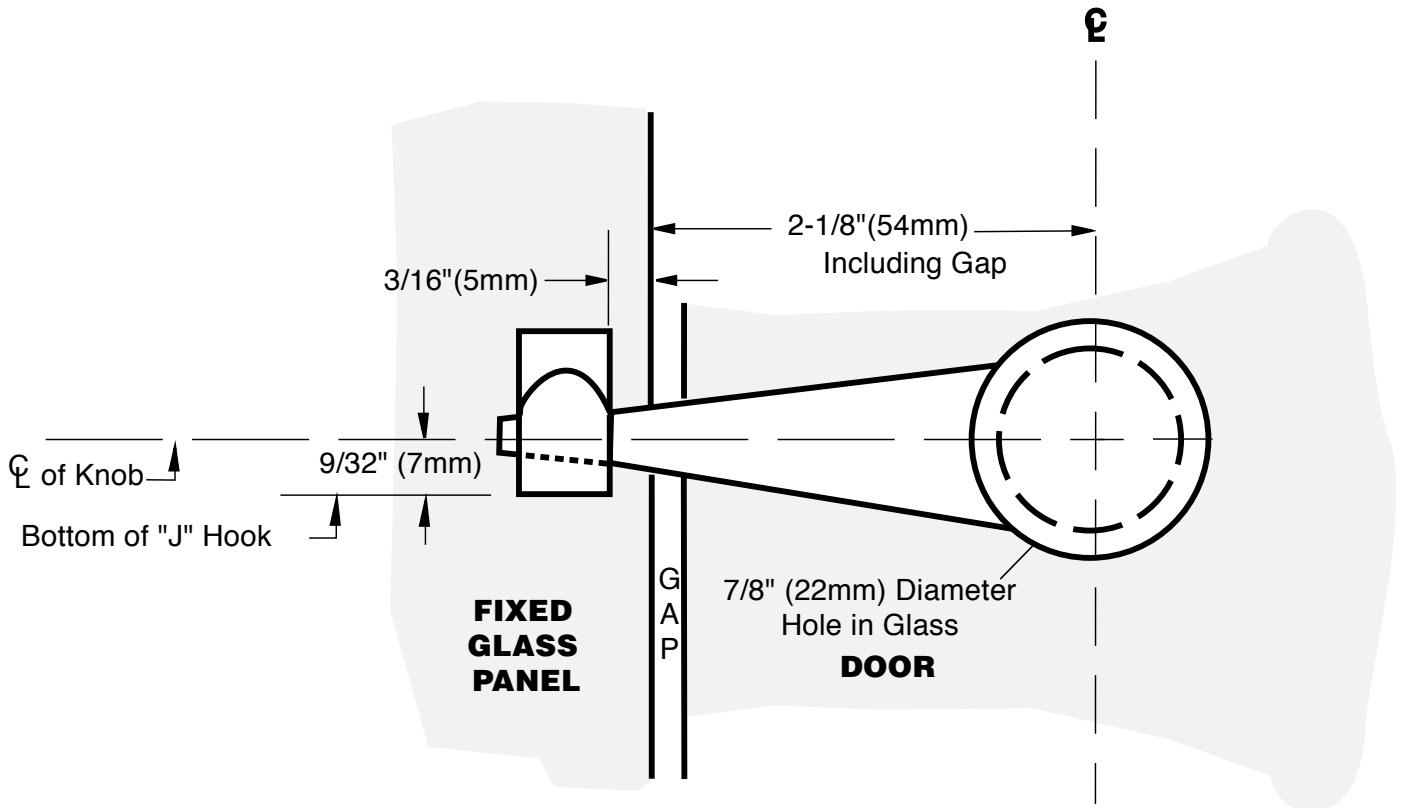

SHORIZON®

KNOB LATCH GLASS-TO-WALL INSTALLATION KL180

NOTE: DRAWINGS NOT TO SCALE.

REVISION DATE 08/15

ushorizon.com

28539 INDUSTRY DRIVE, VALENCIA, CA 91355

Toll Free Phone: (877) 728-3874 Toll Free Fax: (888) 440-9567

Phone: (661) 775-1675 Fax: (661) 775-1676

SHORIZON®

KNOB LATCH
GLASS-TO-GLASS INSTALLATION
NO. KL180

IMPORTANT:

Project measurements from the edge of the fixed glass panel.

NOTE: DRAWINGS NOT TO SCALE.

REVISION DATE 08/15