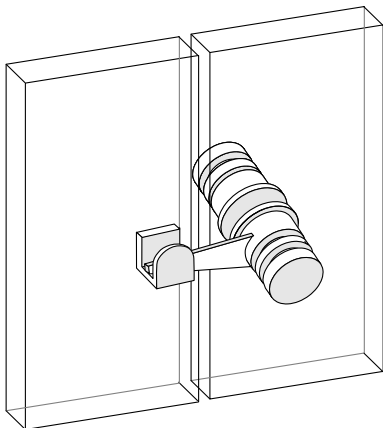

SHORIZON®

KNOB LATCH GLASS-TO-WALL INSTALLATION KL180

NOTE: DRAWINGS NOT TO SCALE.

REVISION DATE 08/15

ushorizon.com

28539 INDUSTRY DRIVE, VALENCIA, CA 91355

Toll Free Phone: (877) 728-3874 Toll Free Fax: (888) 440-9567

Phone: (661) 775-1675 Fax: (661) 775-1676

SHORIZON®

KNOB LATCH
GLASS-TO-GLASS INSTALLATION
NO. KL180

IMPORTANT:

Project measurements from the edge of the fixed glass panel.

NOTE: DRAWINGS NOT TO SCALE.

REVISION DATE 08/15