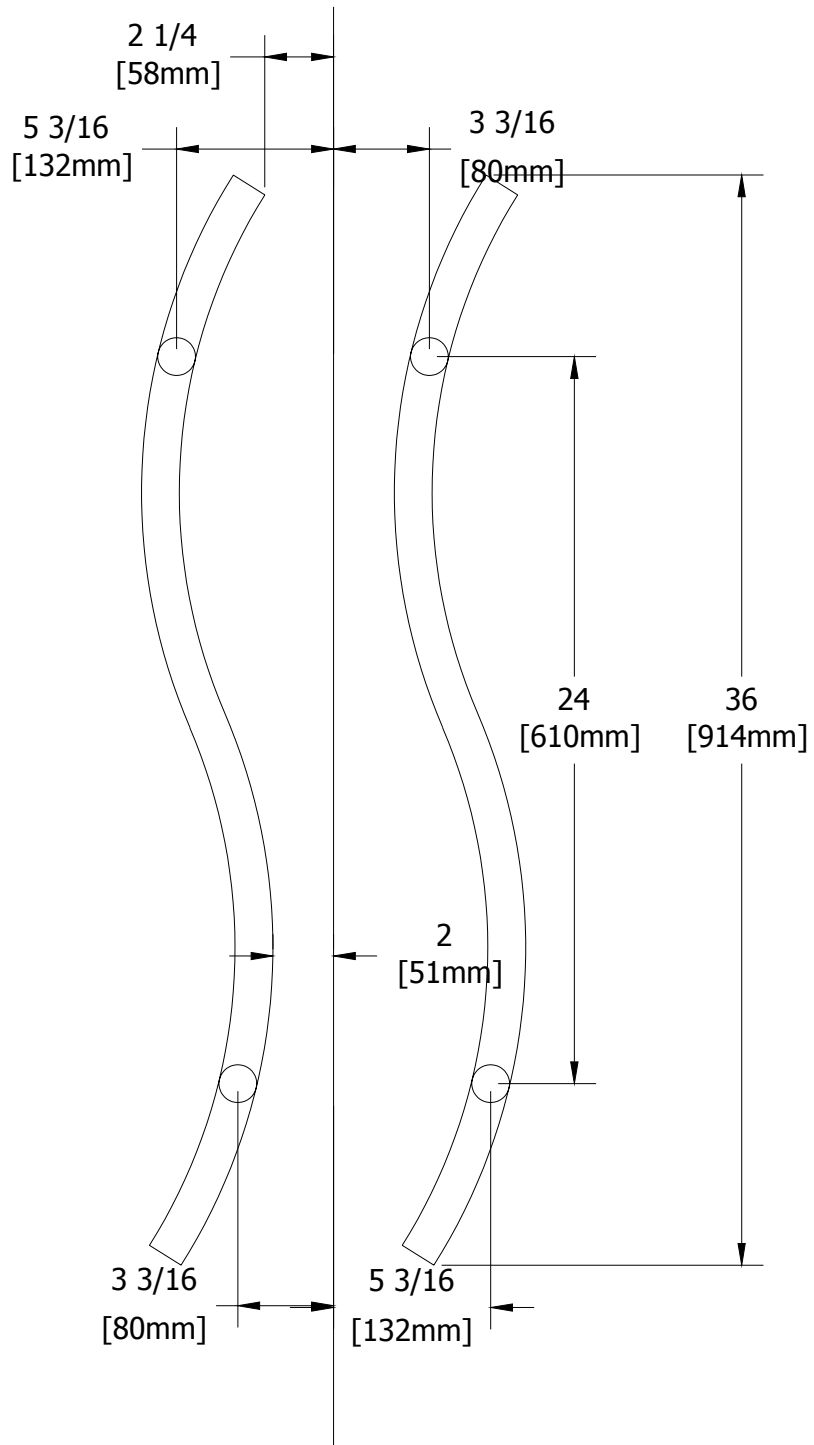

36SLPBS  
36SLPPS

Glass Fabrication:  
3/8"[10mm] and 1/2"[12mm]:  
Ø5/8"[16mm] holes

3/4"[19mm]:  
Ø3/4"[19mm] holes

36SLPBS  
36SLPPS

36SRPBS  
36SRPPS

Glass Fabrication:  
3/8"[10mm] and 1/2"[12mm]:  
Ø5/8"[16mm] holes

3/4"[19mm]:  
Ø3/4"[19mm] holes

36SRPBS  
36SRPPS

36SLPBS  
36SLPPS

Glass Fabrication:  
3/8"[10mm] and 1/2"[12mm]:  
Ø5/8"[16mm] holes

3/4"[19mm]:  
Ø3/4"[19mm] holes

36SLPBS  
36SLPPS

36SLPBS  
36SLPPS

Glass Fabrication:  
 $\frac{3}{8}$ " [10mm] and  $\frac{1}{2}$ " [12mm]:  
 $\varnothing \frac{5}{8}$ " [16mm] holes

$\frac{3}{4}$ " [19mm]:  
 $\varnothing \frac{3}{4}$ " [19mm] holes