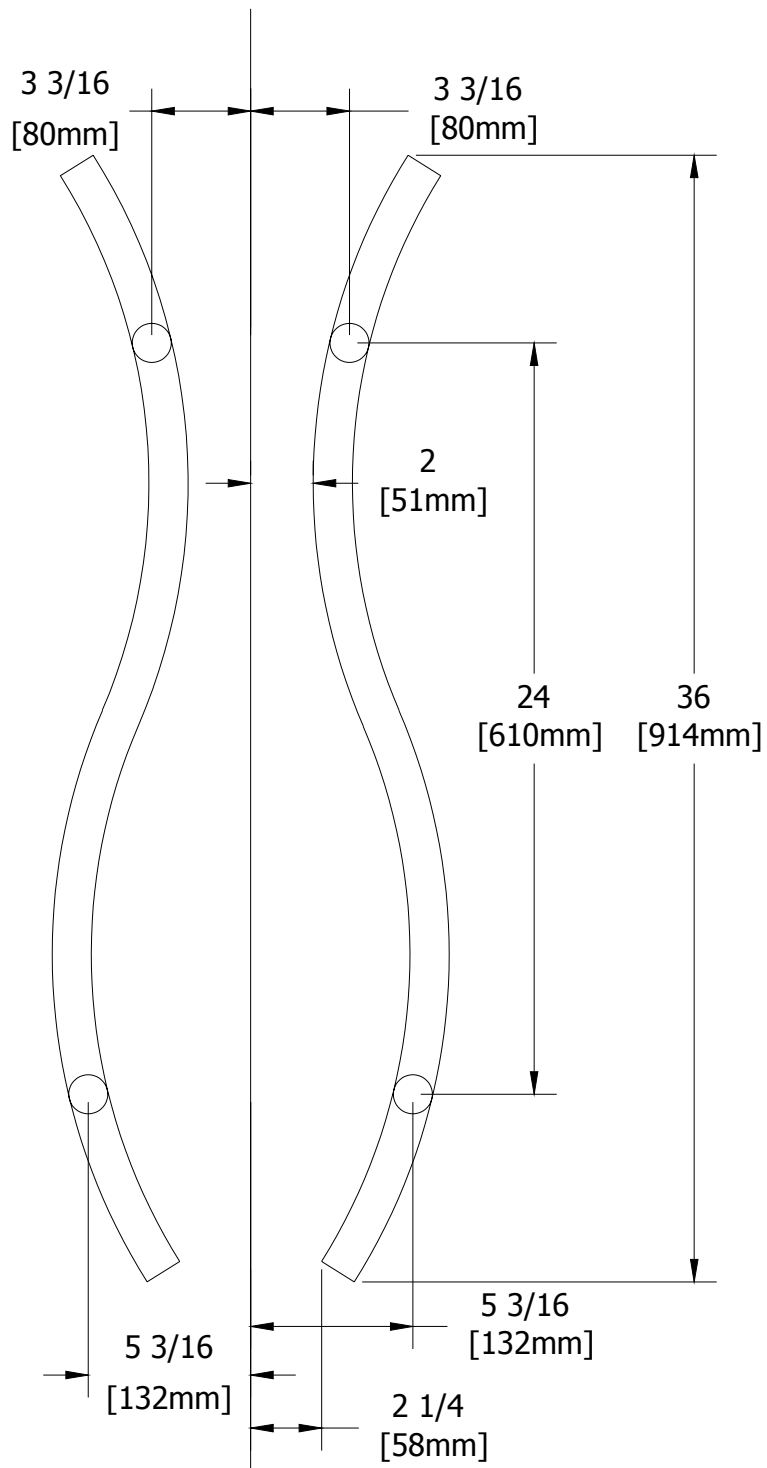

36SLPBS  
36SLPPS

Glass Fabrication:  
3/8"[10mm] and 1/2"[12mm]:  
Ø5/8"[16mm] holes

3/4"[19mm]:  
Ø3/4"[19mm] holes

36SLPBS  
36SLPPS

36SRPBS  
36SRPPS

Glass Fabrication:  
3/8"[10mm] and 1/2"[12mm]:  
Ø5/8"[16mm] holes

3/4"[19mm]:  
Ø3/4"[19mm] holes

36SRPBS  
36SRPPS

36SLPBS  
36SLPPS

Glass Fabrication:  
3/8"[10mm] and 1/2"[12mm]:  
Ø5/8"[16mm] holes

3/4"[19mm]:  
Ø3/4"[19mm] holes

36SLPBS  
36SLPPS

36SLPBS  
36SLPPS

Glass Fabrication:  
 $\frac{3}{8}$ " [10mm] and  $\frac{1}{2}$ " [12mm]:  
 $\varnothing \frac{5}{8}$ " [16mm] holes

$\frac{3}{4}$ " [19mm]:  
 $\varnothing \frac{3}{4}$ " [19mm] holes