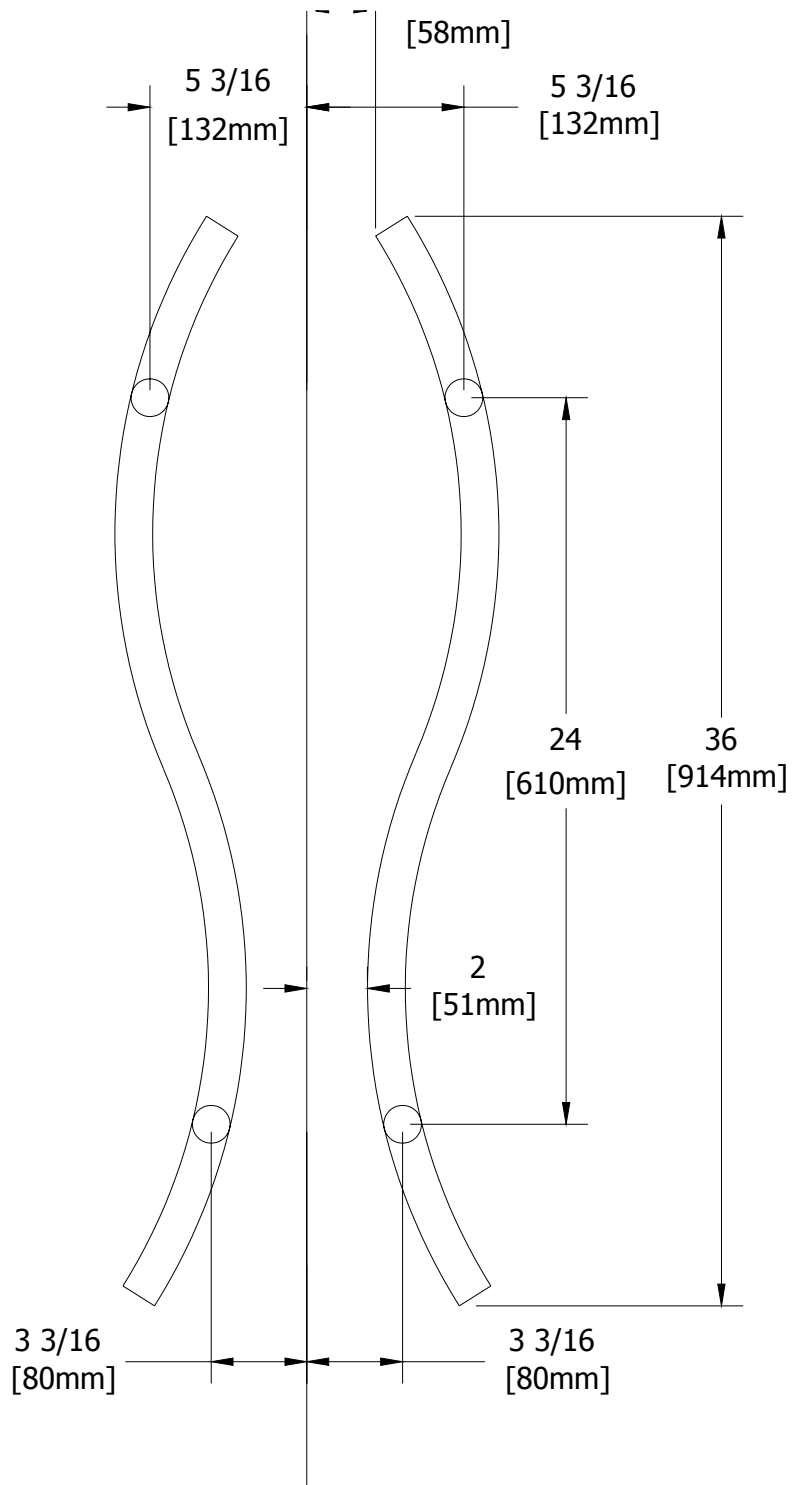

36SLPBS  
36SLPPS

Glass Fabrication:  
3/8"[10mm] and 1/2"[12mm]:  
Ø5/8"[16mm] holes

3/4"[19mm]:  
Ø3/4"[19mm] holes

36SLPBS  
36SLPPS

36SRPBS  
36SRPPS

Glass Fabrication:  
3/8"[10mm] and 1/2"[12mm]:  
Ø5/8"[16mm] holes

3/4"[19mm]:  
Ø3/4"[19mm] holes

36SRPBS  
36SRPPS

36SLPBS  
36SLPPS

Glass Fabrication:  
3/8"[10mm] and 1/2"[12mm]:  
Ø5/8"[16mm] holes

3/4"[19mm]:  
Ø3/4"[19mm] holes

36SLPBS  
36SLPPS

36SLPBS  
36SLPPS

Glass Fabrication:  
 $\frac{3}{8}$ " [10mm] and  $\frac{1}{2}$ " [12mm]:  
 $\varnothing \frac{5}{8}$ " [16mm] holes

$\frac{3}{4}$ " [19mm]:  
 $\varnothing \frac{3}{4}$ " [19mm] holes