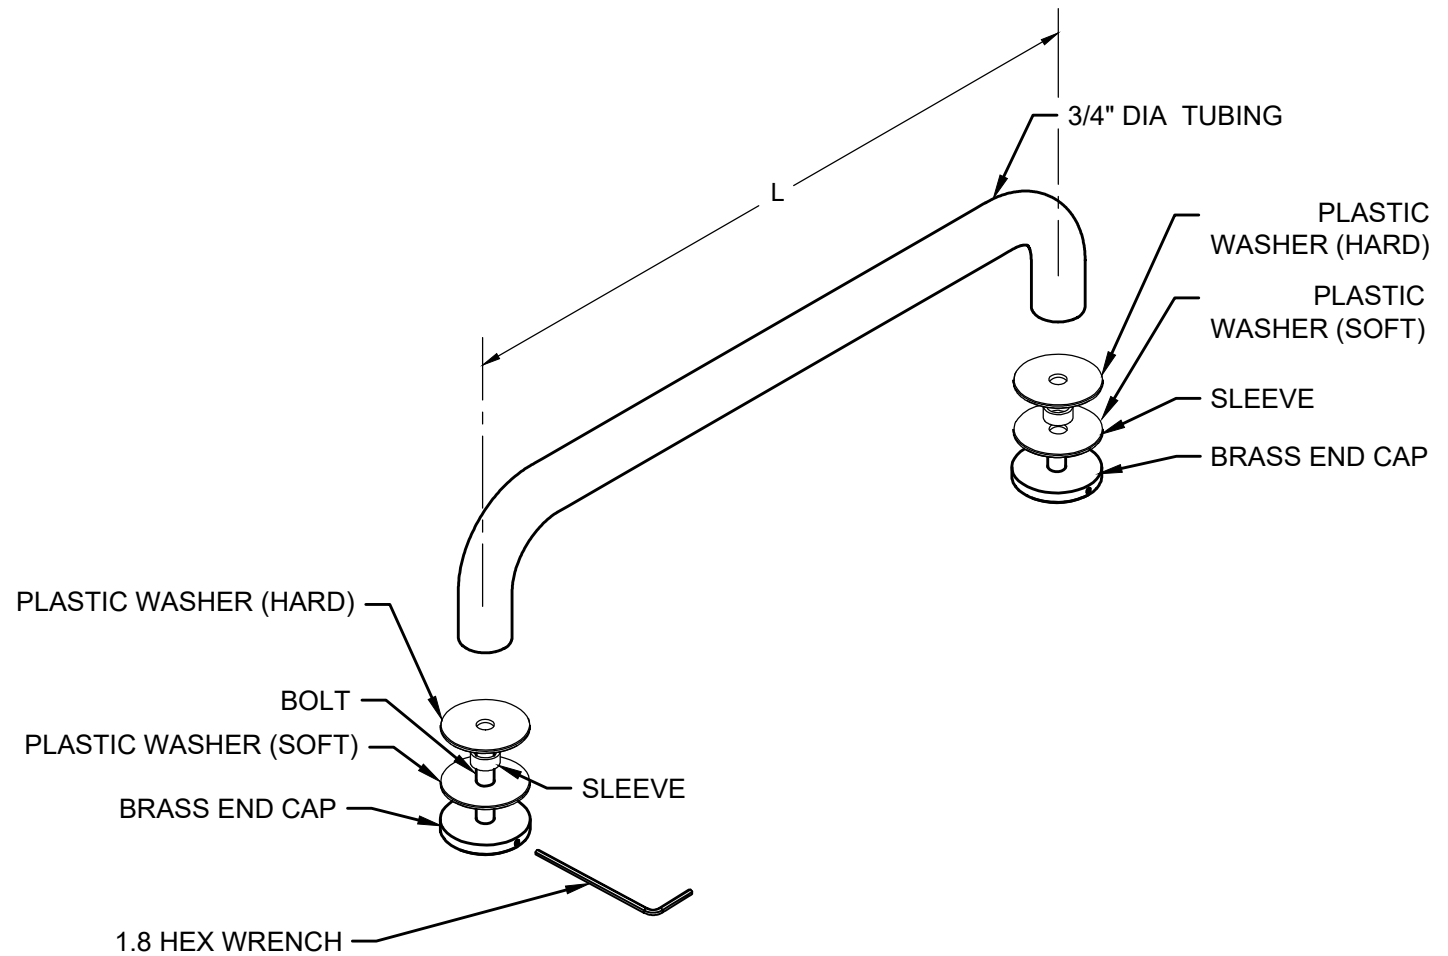

PART NUMBER	FINISH	L
BMNW26CH	CHROME	26"
BMNW26BR	POLISHED BRASS	26"
BMNW260RB	OIL RUBBED BRONZE	26"
BMNW26BN	BRUSHED NICKEL	26"
BMNW26BSC	BRUSHED SATIN CHROME	26"
BMNW26PN	POLISHED NICKEL	26"
BMNW26SB	SATIN BRASS	26"
BMNW26SC	SATIN CHROME	26"
BMNW26W	WHITE	26"

BMNW27CH	CHROME	27"
BMNW27BR	POLISHED BRASS	27"
BMNW270RB	OIL RUBBED BRONZE	27"
BMNW27BN	BRUSHED NICKEL	27"
BMNW27PN	POLISHED NICKEL	27"
BMNW27SB	SATIN BRASS	27"
BMNW27SC	SATIN CHROME	27"
BMNW27SN	SATIN NICKEL	27"
BMNW27W	WHITE	27"

BMNW28CH	CHROME	28"
BMNW28BR	POLISHED BRASS	28"
BMNW280RB	OIL RUBBED BRONZE	28"
BMNW28BN	BRUSHED NICKEL	28"
BMNW28BSC	BRUSHED SATIN CHROME	28"
BMNW28PN	POLISHED NICKEL	28"
BMNW28SB	SATIN BRASS	28"
BMNW28SC	SATIN CHROME	28"
BMNW28SN	SATIN NICKEL	28"
BMNW28W	WHITE	28"

BMNW30CH	CHROME	30"
BMNW30BR	POLISHED BRASS	30"
BMNW300RB	OIL RUBBED BRONZE	30"
BMNW30BN	BRUSHED NICKEL	30"
BMNW30BSC	BRUSHED SATIN CHROME	30"
BMNW30PN	POLISHED NICKEL	30"
BMNW30SB	SATIN BRASS	30"
BMNW30SC	SATIN CHROME	30"
BMNW30SN	SATIN NICKEL	30"
BMNW30W	WHITE	30"

Material: 3/4" dia. Brass Tubing .060" thk.
1-1/4" dia. metal washers
Glass Thickness Range: 1/4" to 1/2"
Hole Diameter Required: 1/2"

C.R. LAURENCE CO.
ARCHITECTURAL PRODUCTS
PH (800)-421-6144 FX: 800-587-7501
www.crlaurence.com

DESCRIPTION:

BMNW SINGLE SIDED TOWEL BAR

PART #:	SEE CHART	DATE:	10/30/18
FILE NAME:	BM S. TOWEL BAR	SCALE:	NTS
DRAWN BY:	BRIAN R.