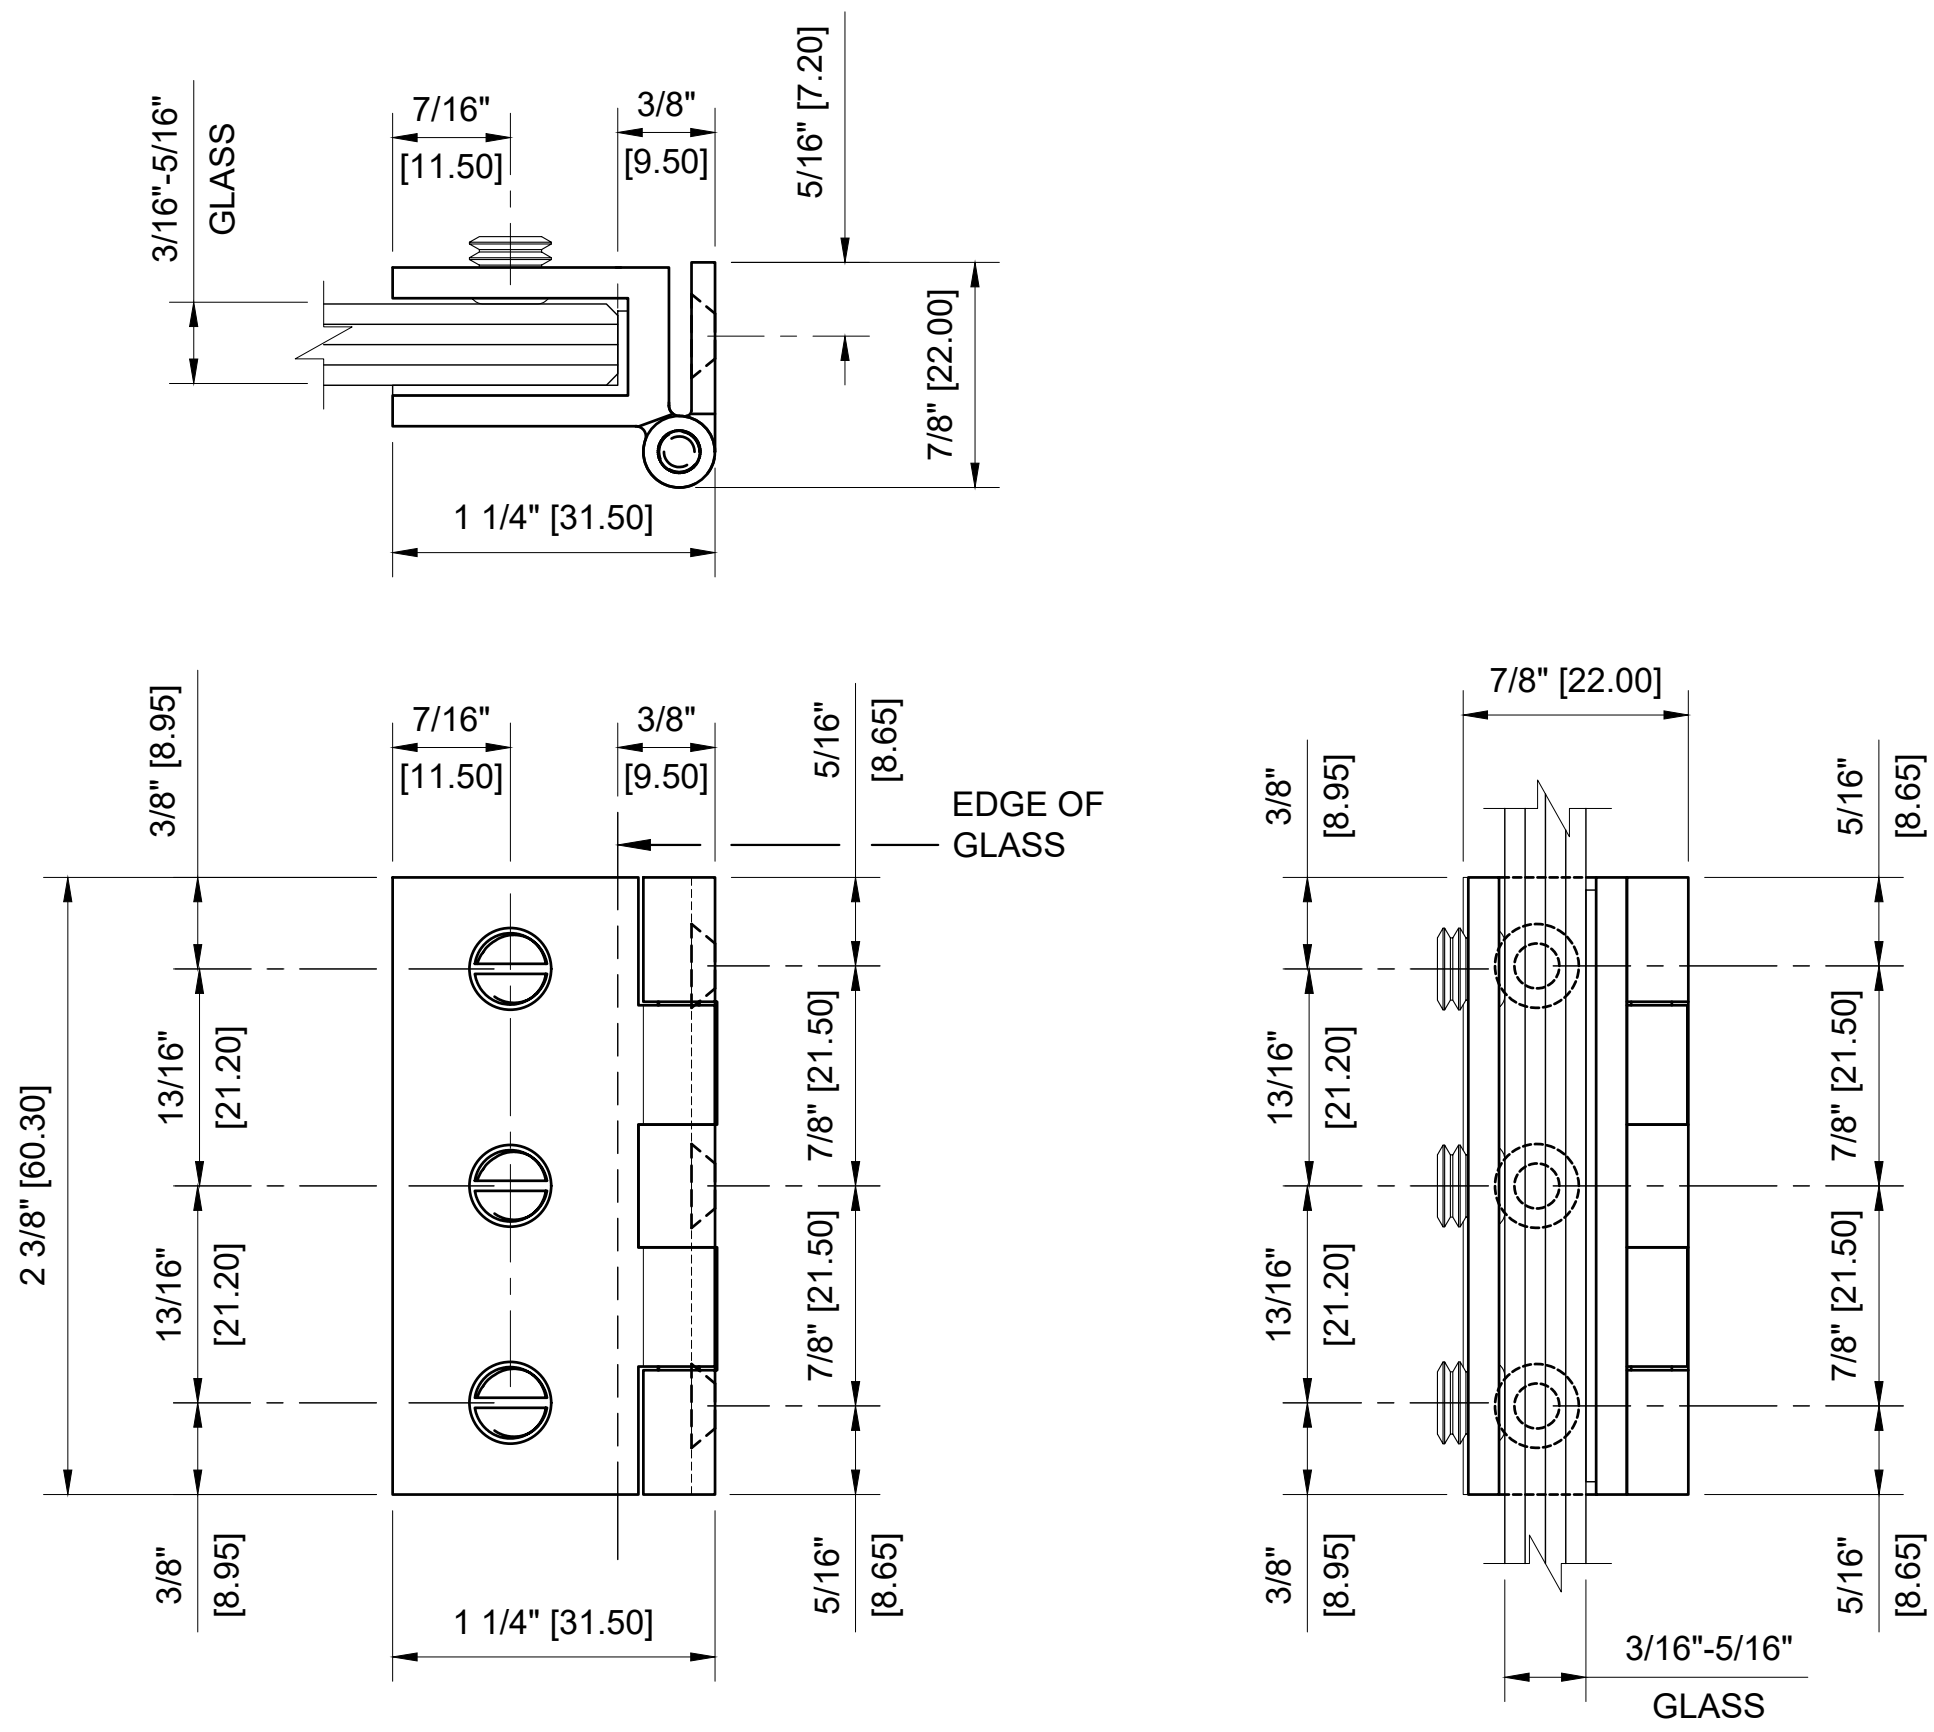

3/16" (5mm) GLASS:  
 5/16" (8mm) GLASS:

CRL - EH170 LARGE 2-3/8" WALL MOUNT HINGE FOR 3/16" - 5/16" GLASS

DATE: 7-17-2020  
 SCALE: 1'-0"=1'-0"  
 DRAWN BY: VM

DESCRIPTION: CRL - EH170 BRASS  
 LARGE WALL MOUNT SET SCREW HINGE