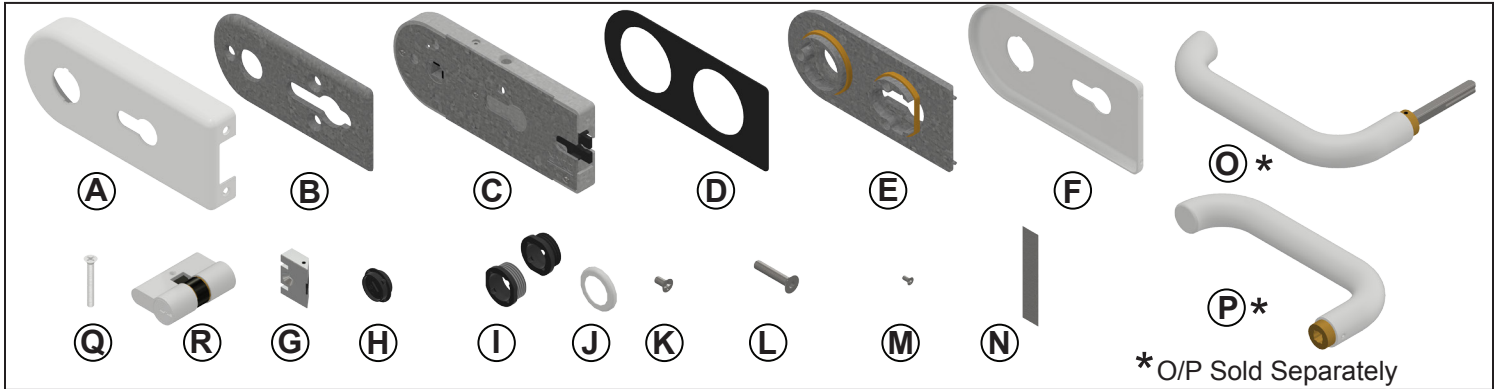

INSTALLATION INSTRUCTIONS

CRL FALLBROOK "FLKD" SERIES LATCH

PARTS

1

2

3